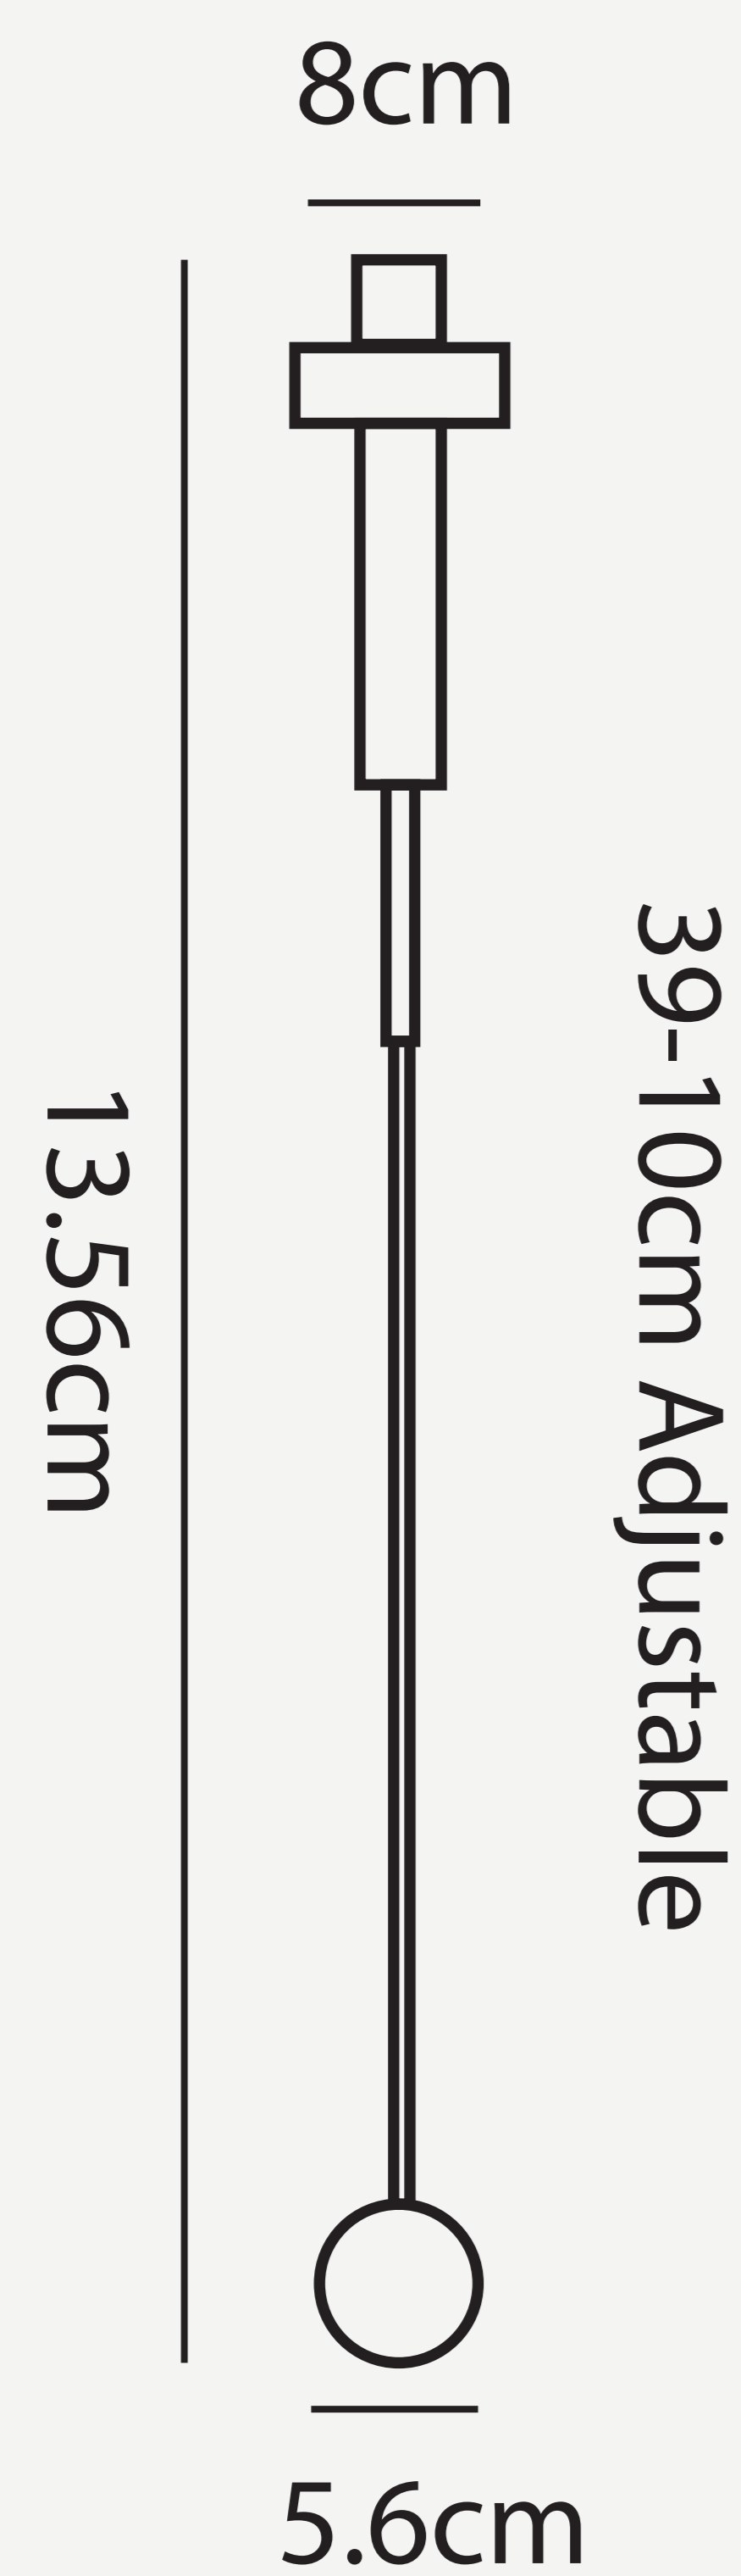

LED LINE WALL LAMP

L O D A M E R

LED LINE WALL LAMP

L O D A M E R

Power source :	AC
Material (s) :	Metal
Body Material :	Iron
Shadow direction :	Marker
Shade type :	Shadeless
Lampshade Style :	Wall Lamps
Lampshade Color :	Gold/Black/White
Number of light sources :	1
Light source :	LED bulbs
Lighting Area :	3-5square meters
Voltage :	90~260V
Is Dimmable :	No
Size :	D8cmxH135.6cm