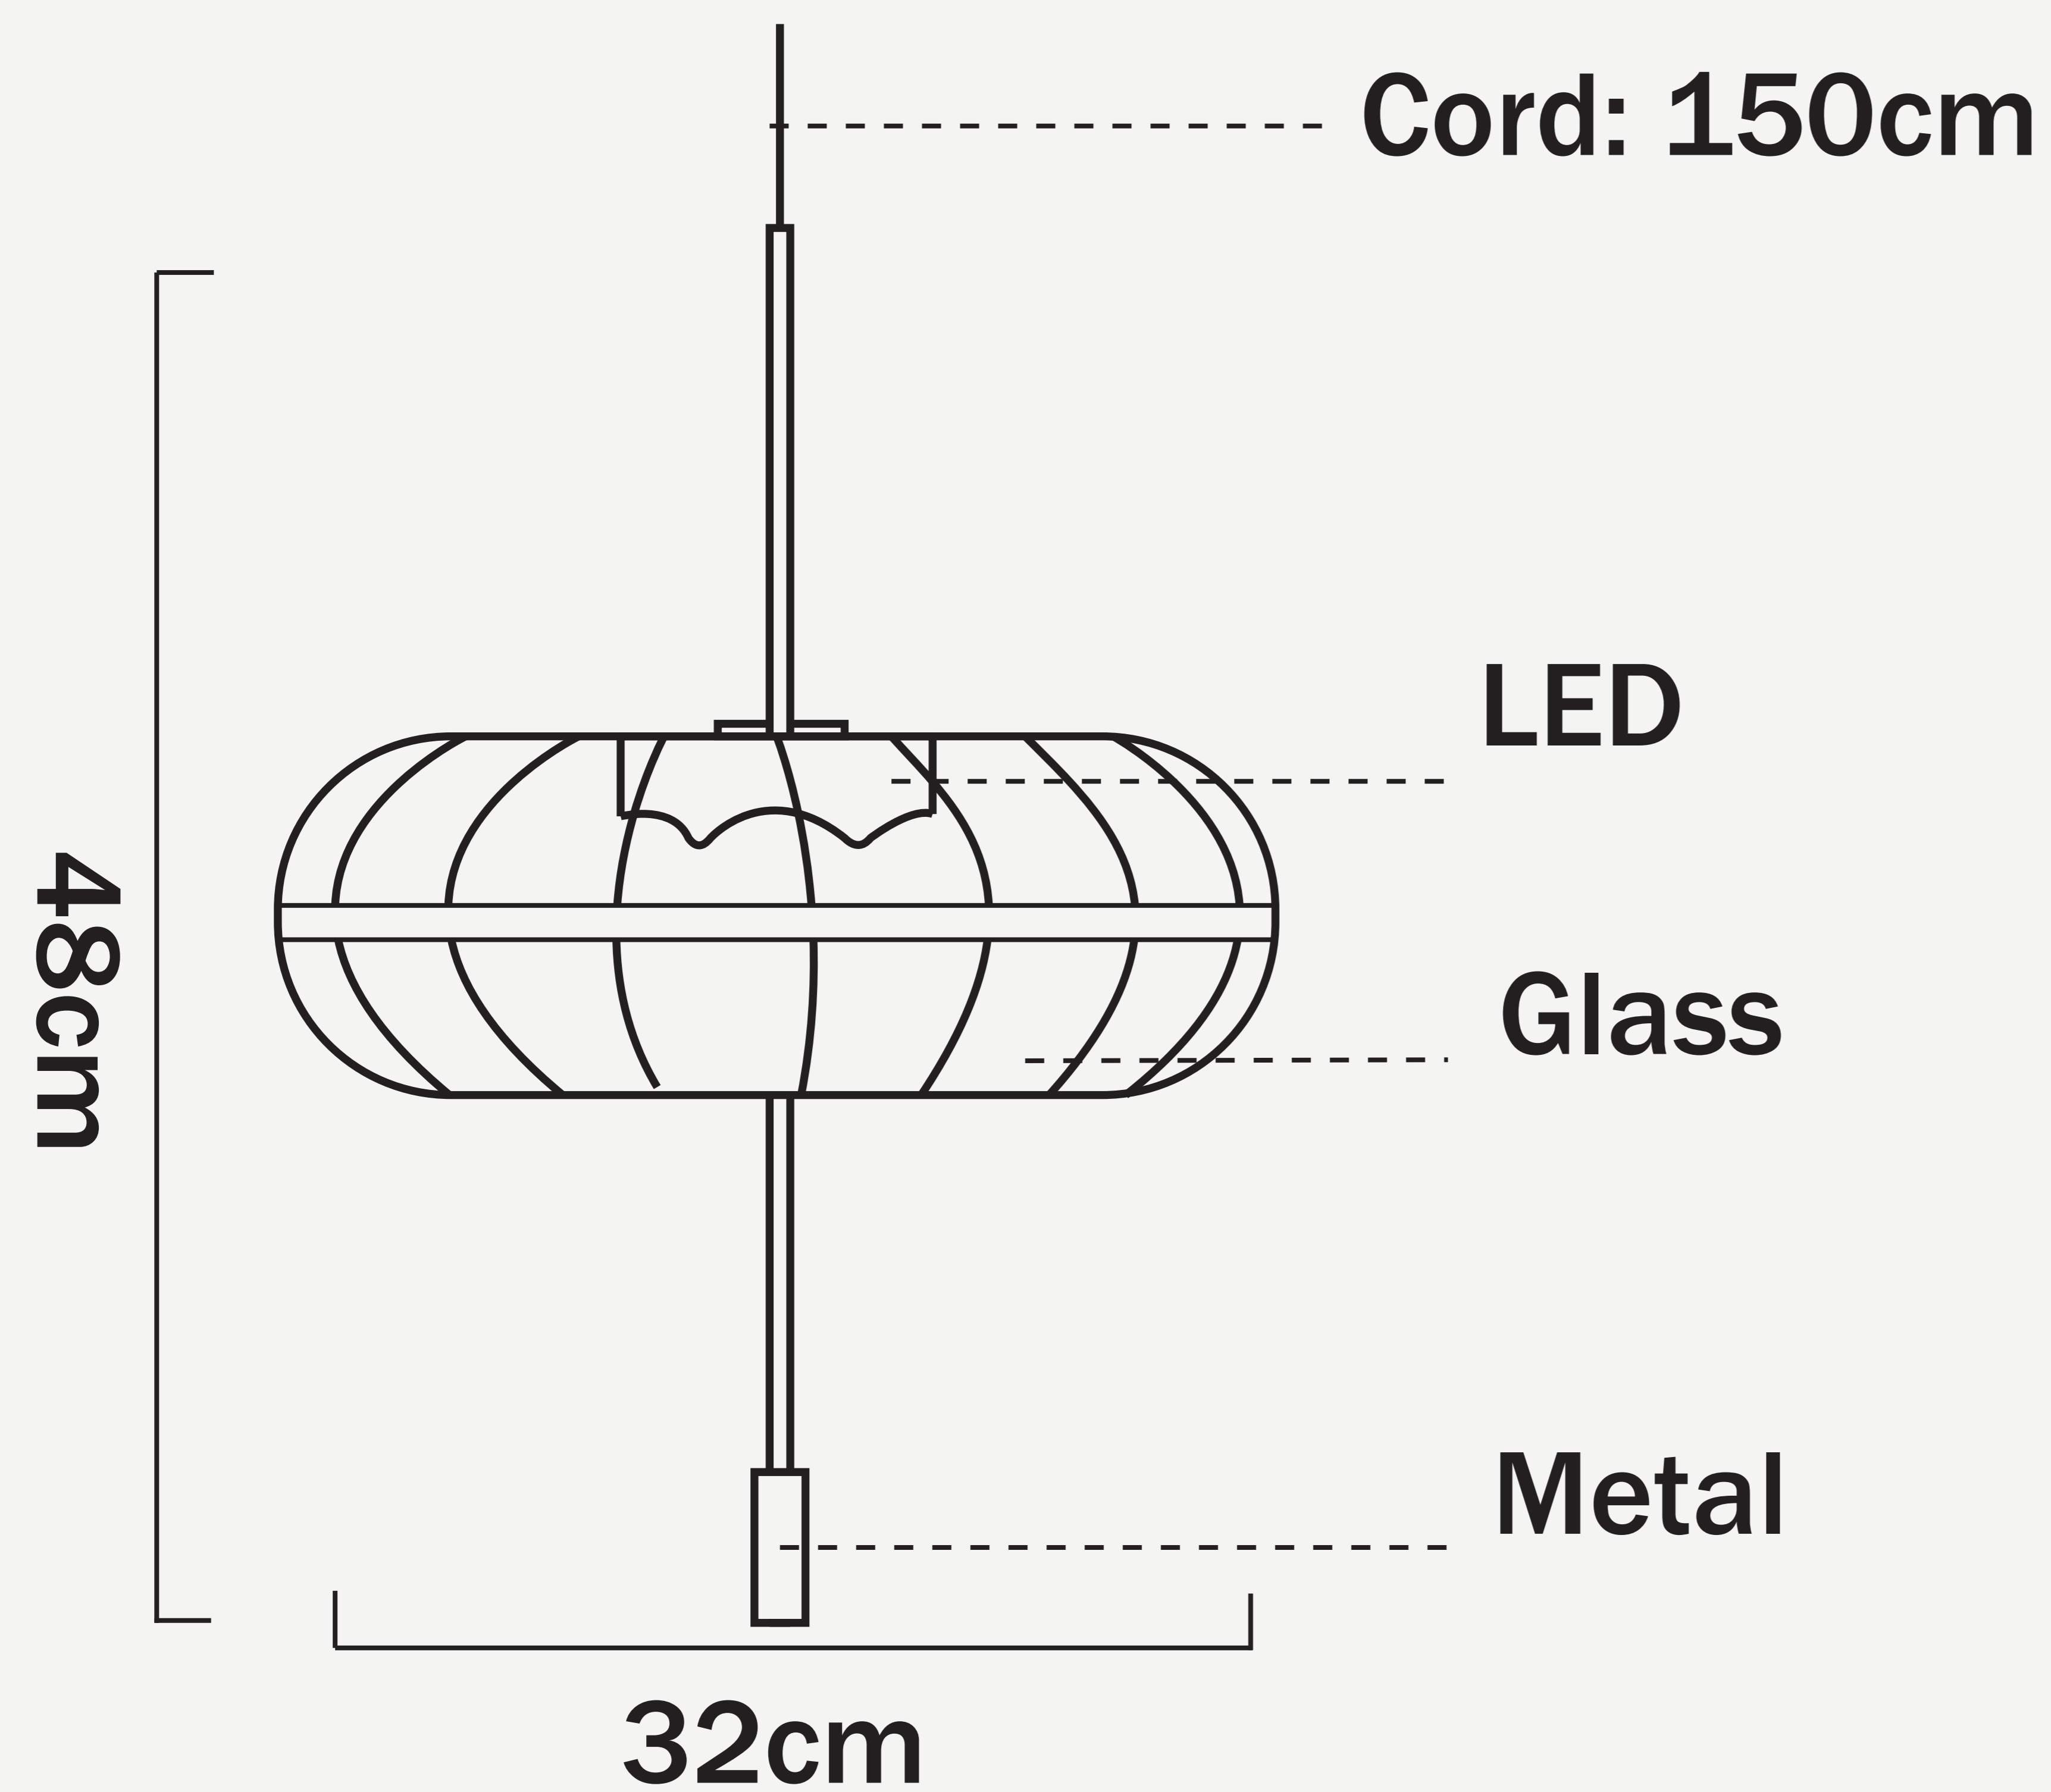

# **L O D A M E R**

Finish :	Iron
Power source :	AC
Material (s) :	Metal+Glass
Glass Color:	Clear
Light source :	LED bulbs
Number of light sources :	One
Voltage :	110V, 220V
Lighting zone :	3-5 m2
Is Dimmable:	No
Size:	D32xH48cm