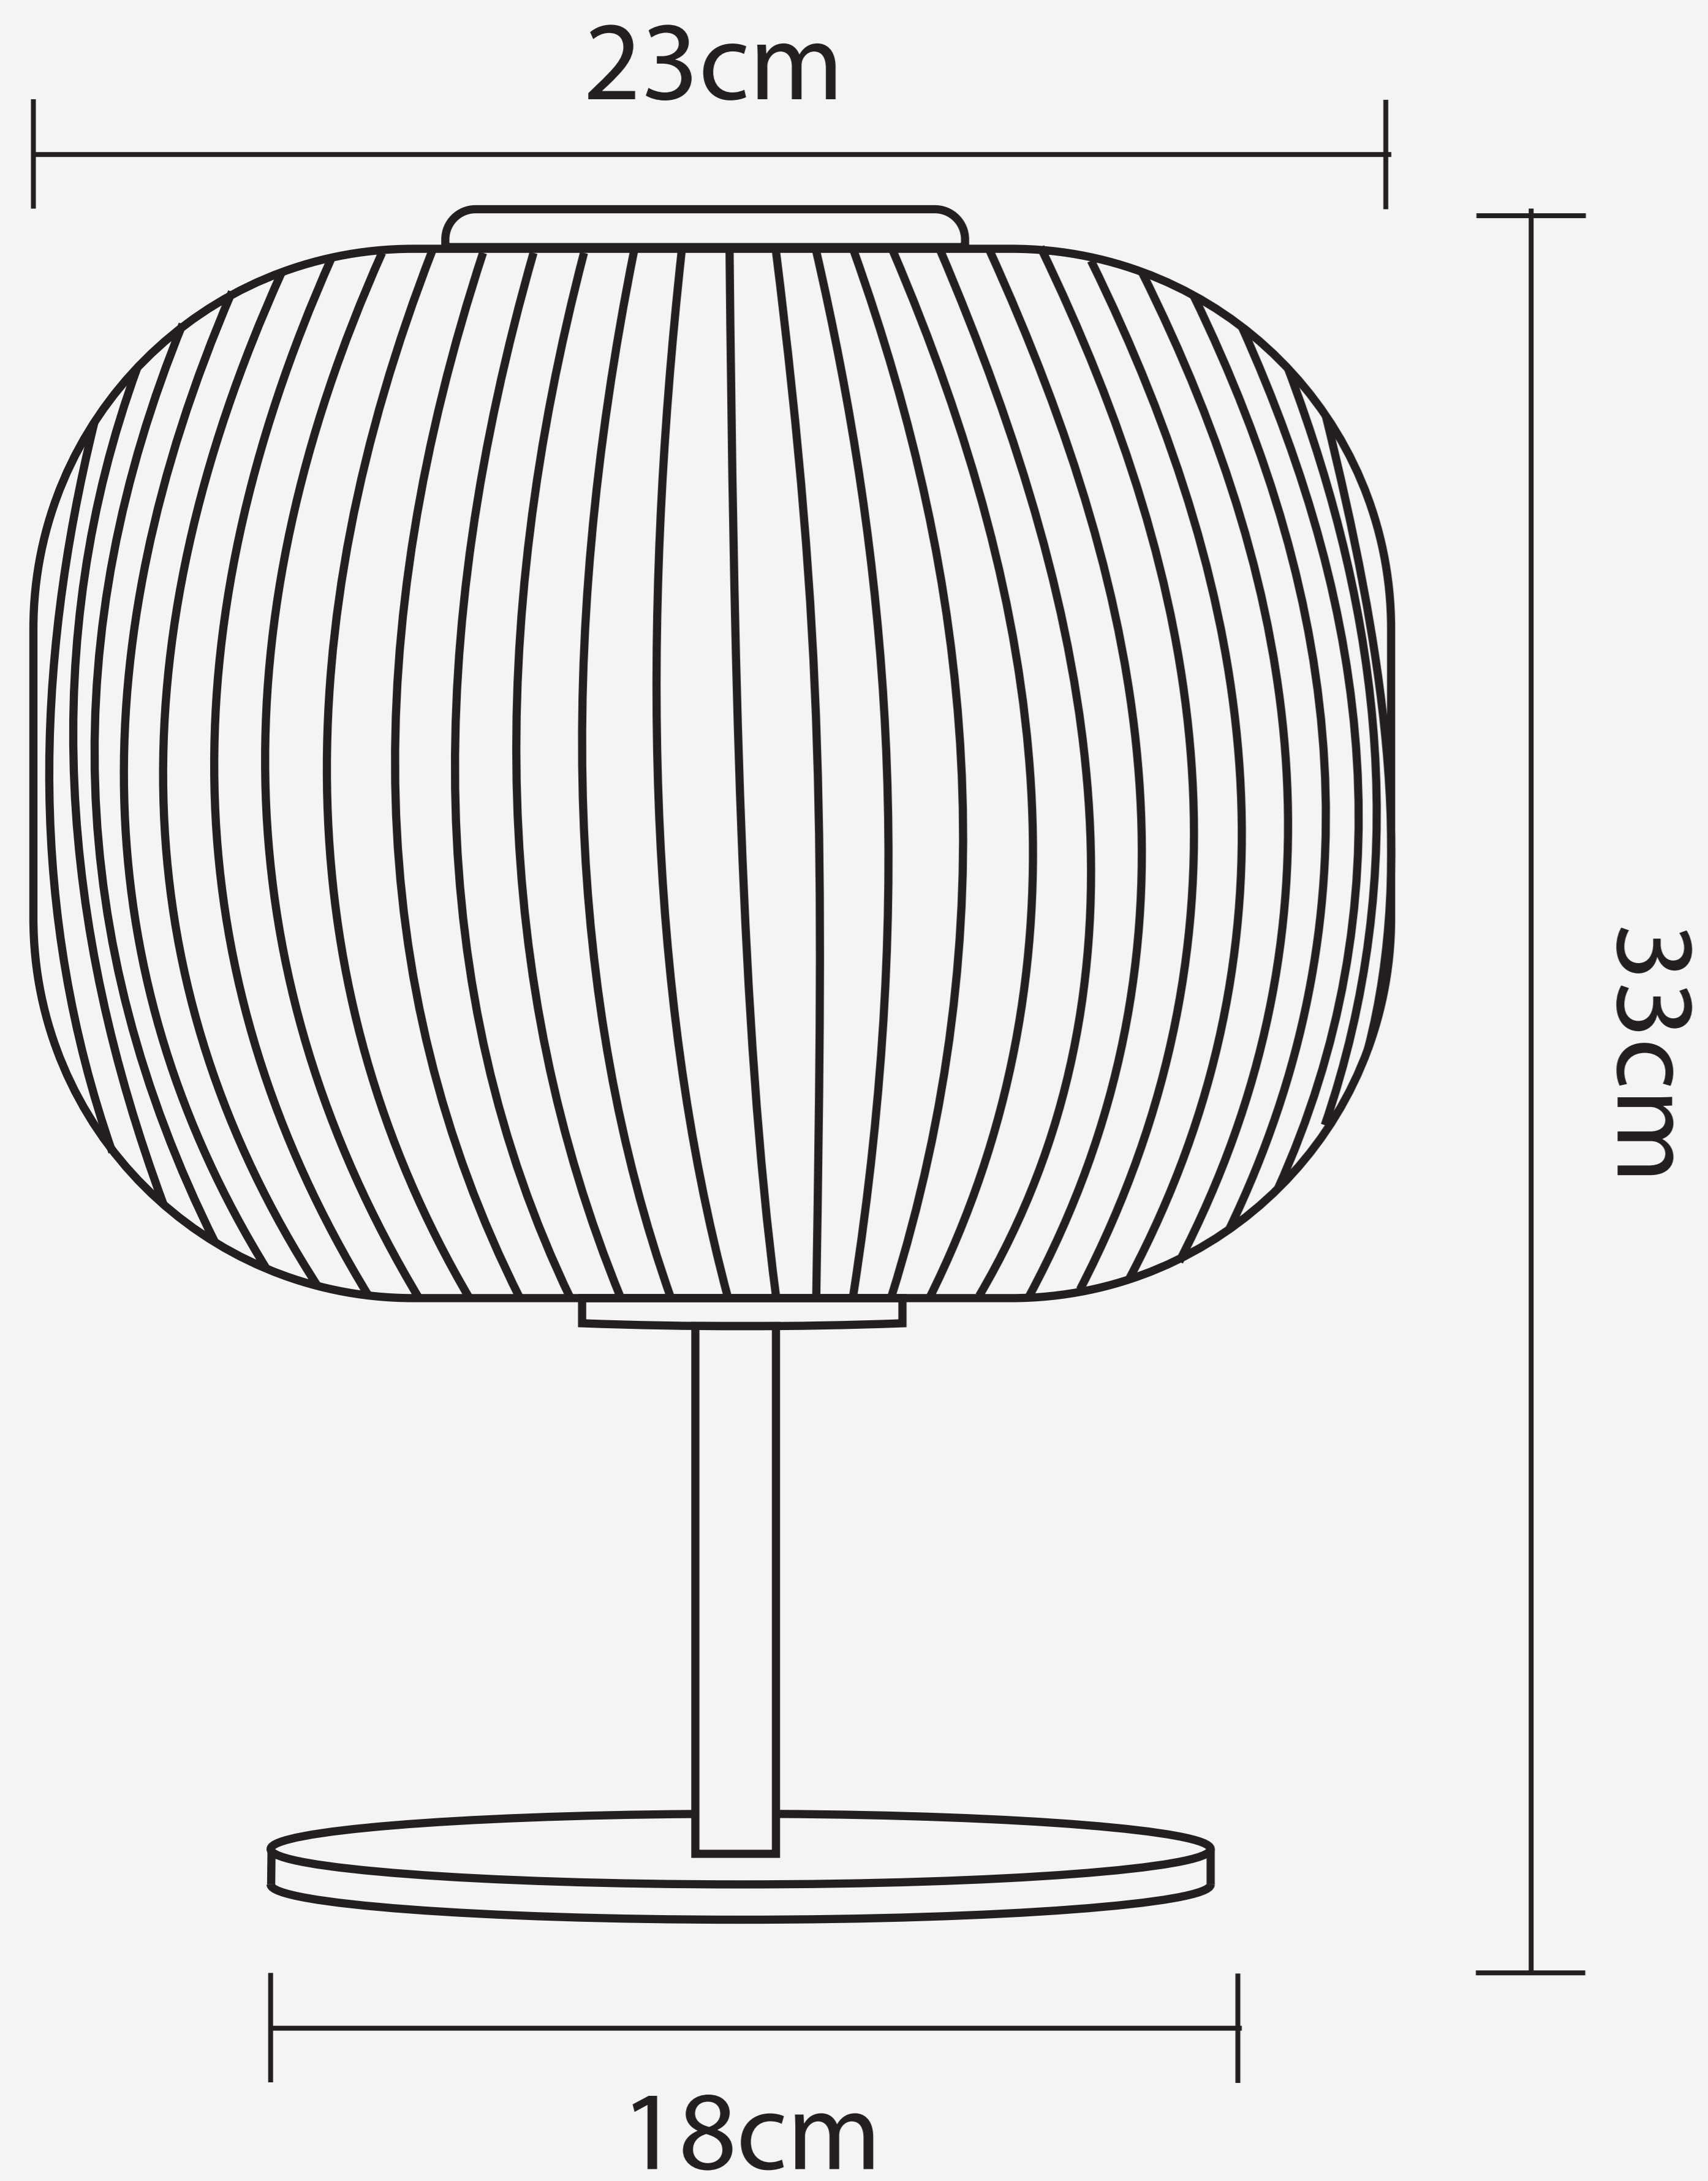

## L O D A M E R

Power source :	AC
Voltage :	90-260V
Body Material :	Iron+Glass
Shade type :	Frosted glass
Light source :	LED bulbs
Switch type :	Knob switch
Material (s) :	Glass stone
Finish :	Iron
Lampshade material :	Glass