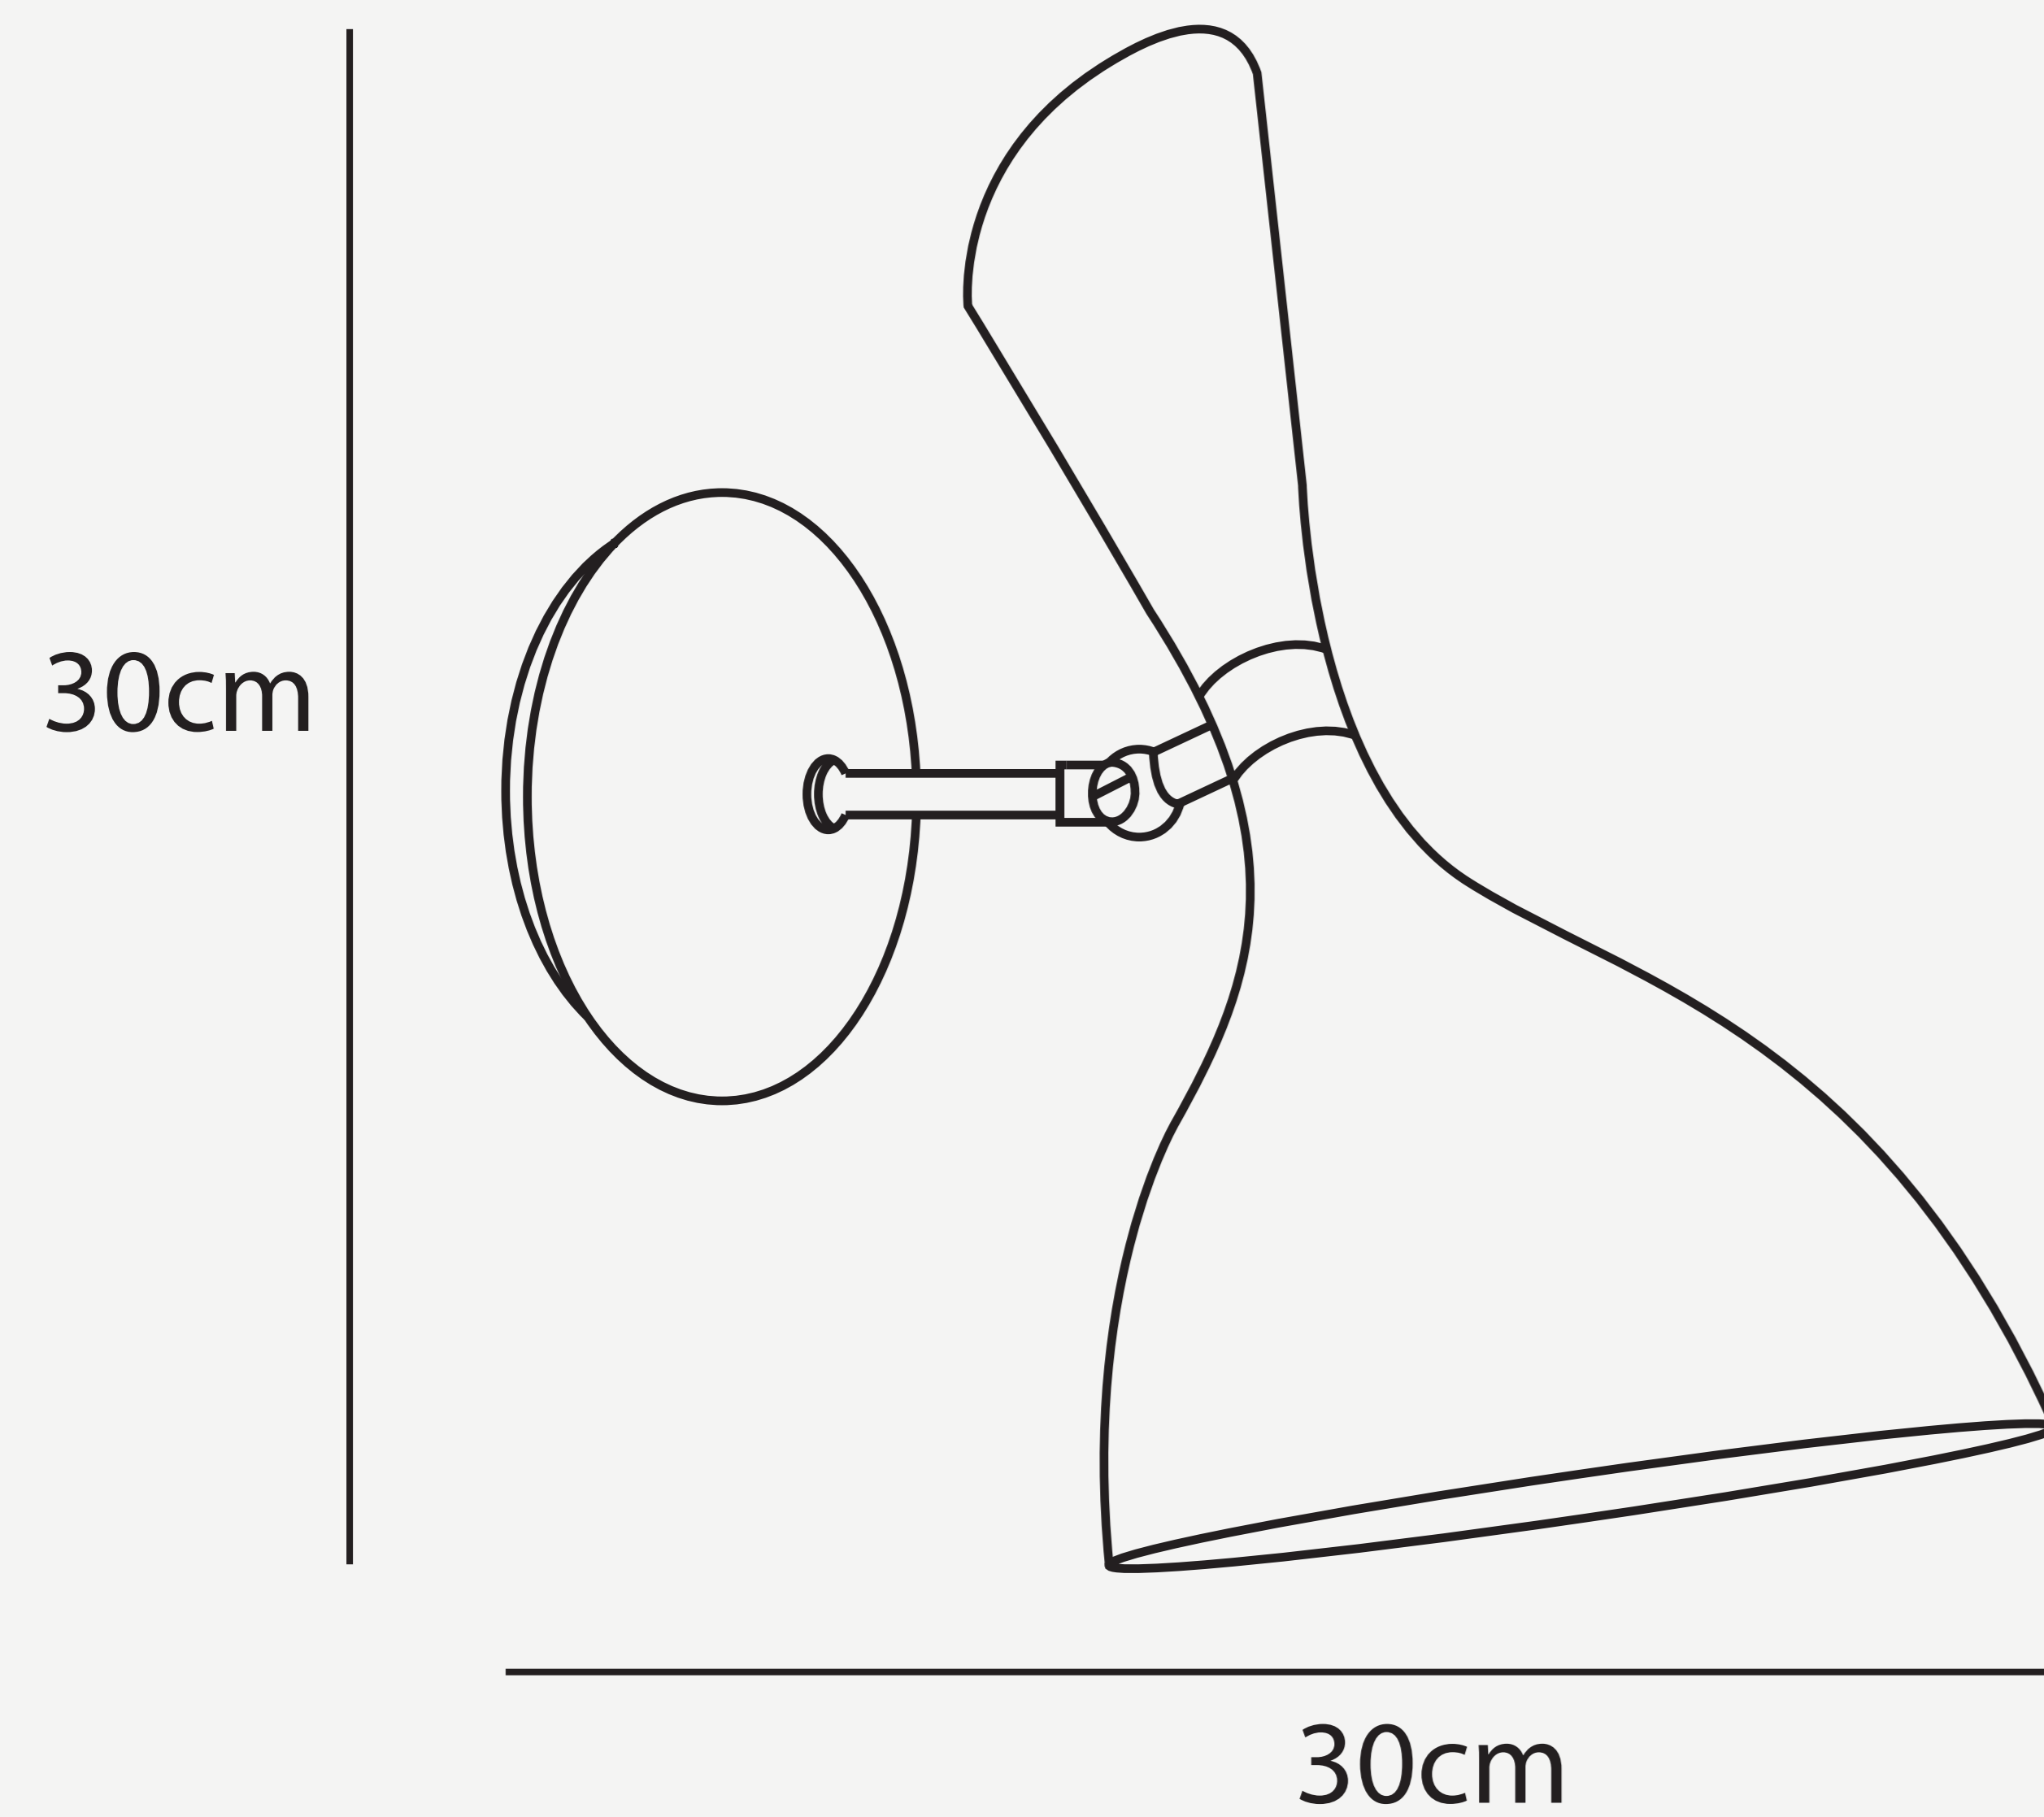

ITALIAN SCONCES STILNOVO
STYLE

L O D A M E R

ITALIAN SCONCES STILNOVO STYLE

L O D A M E R

Power source :	AC
Finish :	IRON
Material (s) :	Metal
Body Material :	Iron
Lampshade Color :	White /Black
Shade type :	Plastic
Number of light sources :	1
Light source :	LED bulbs
Lighting Area :	10-15square meters
Voltage :	90~260V
Is Dimmable :	No
size :	D30/H30