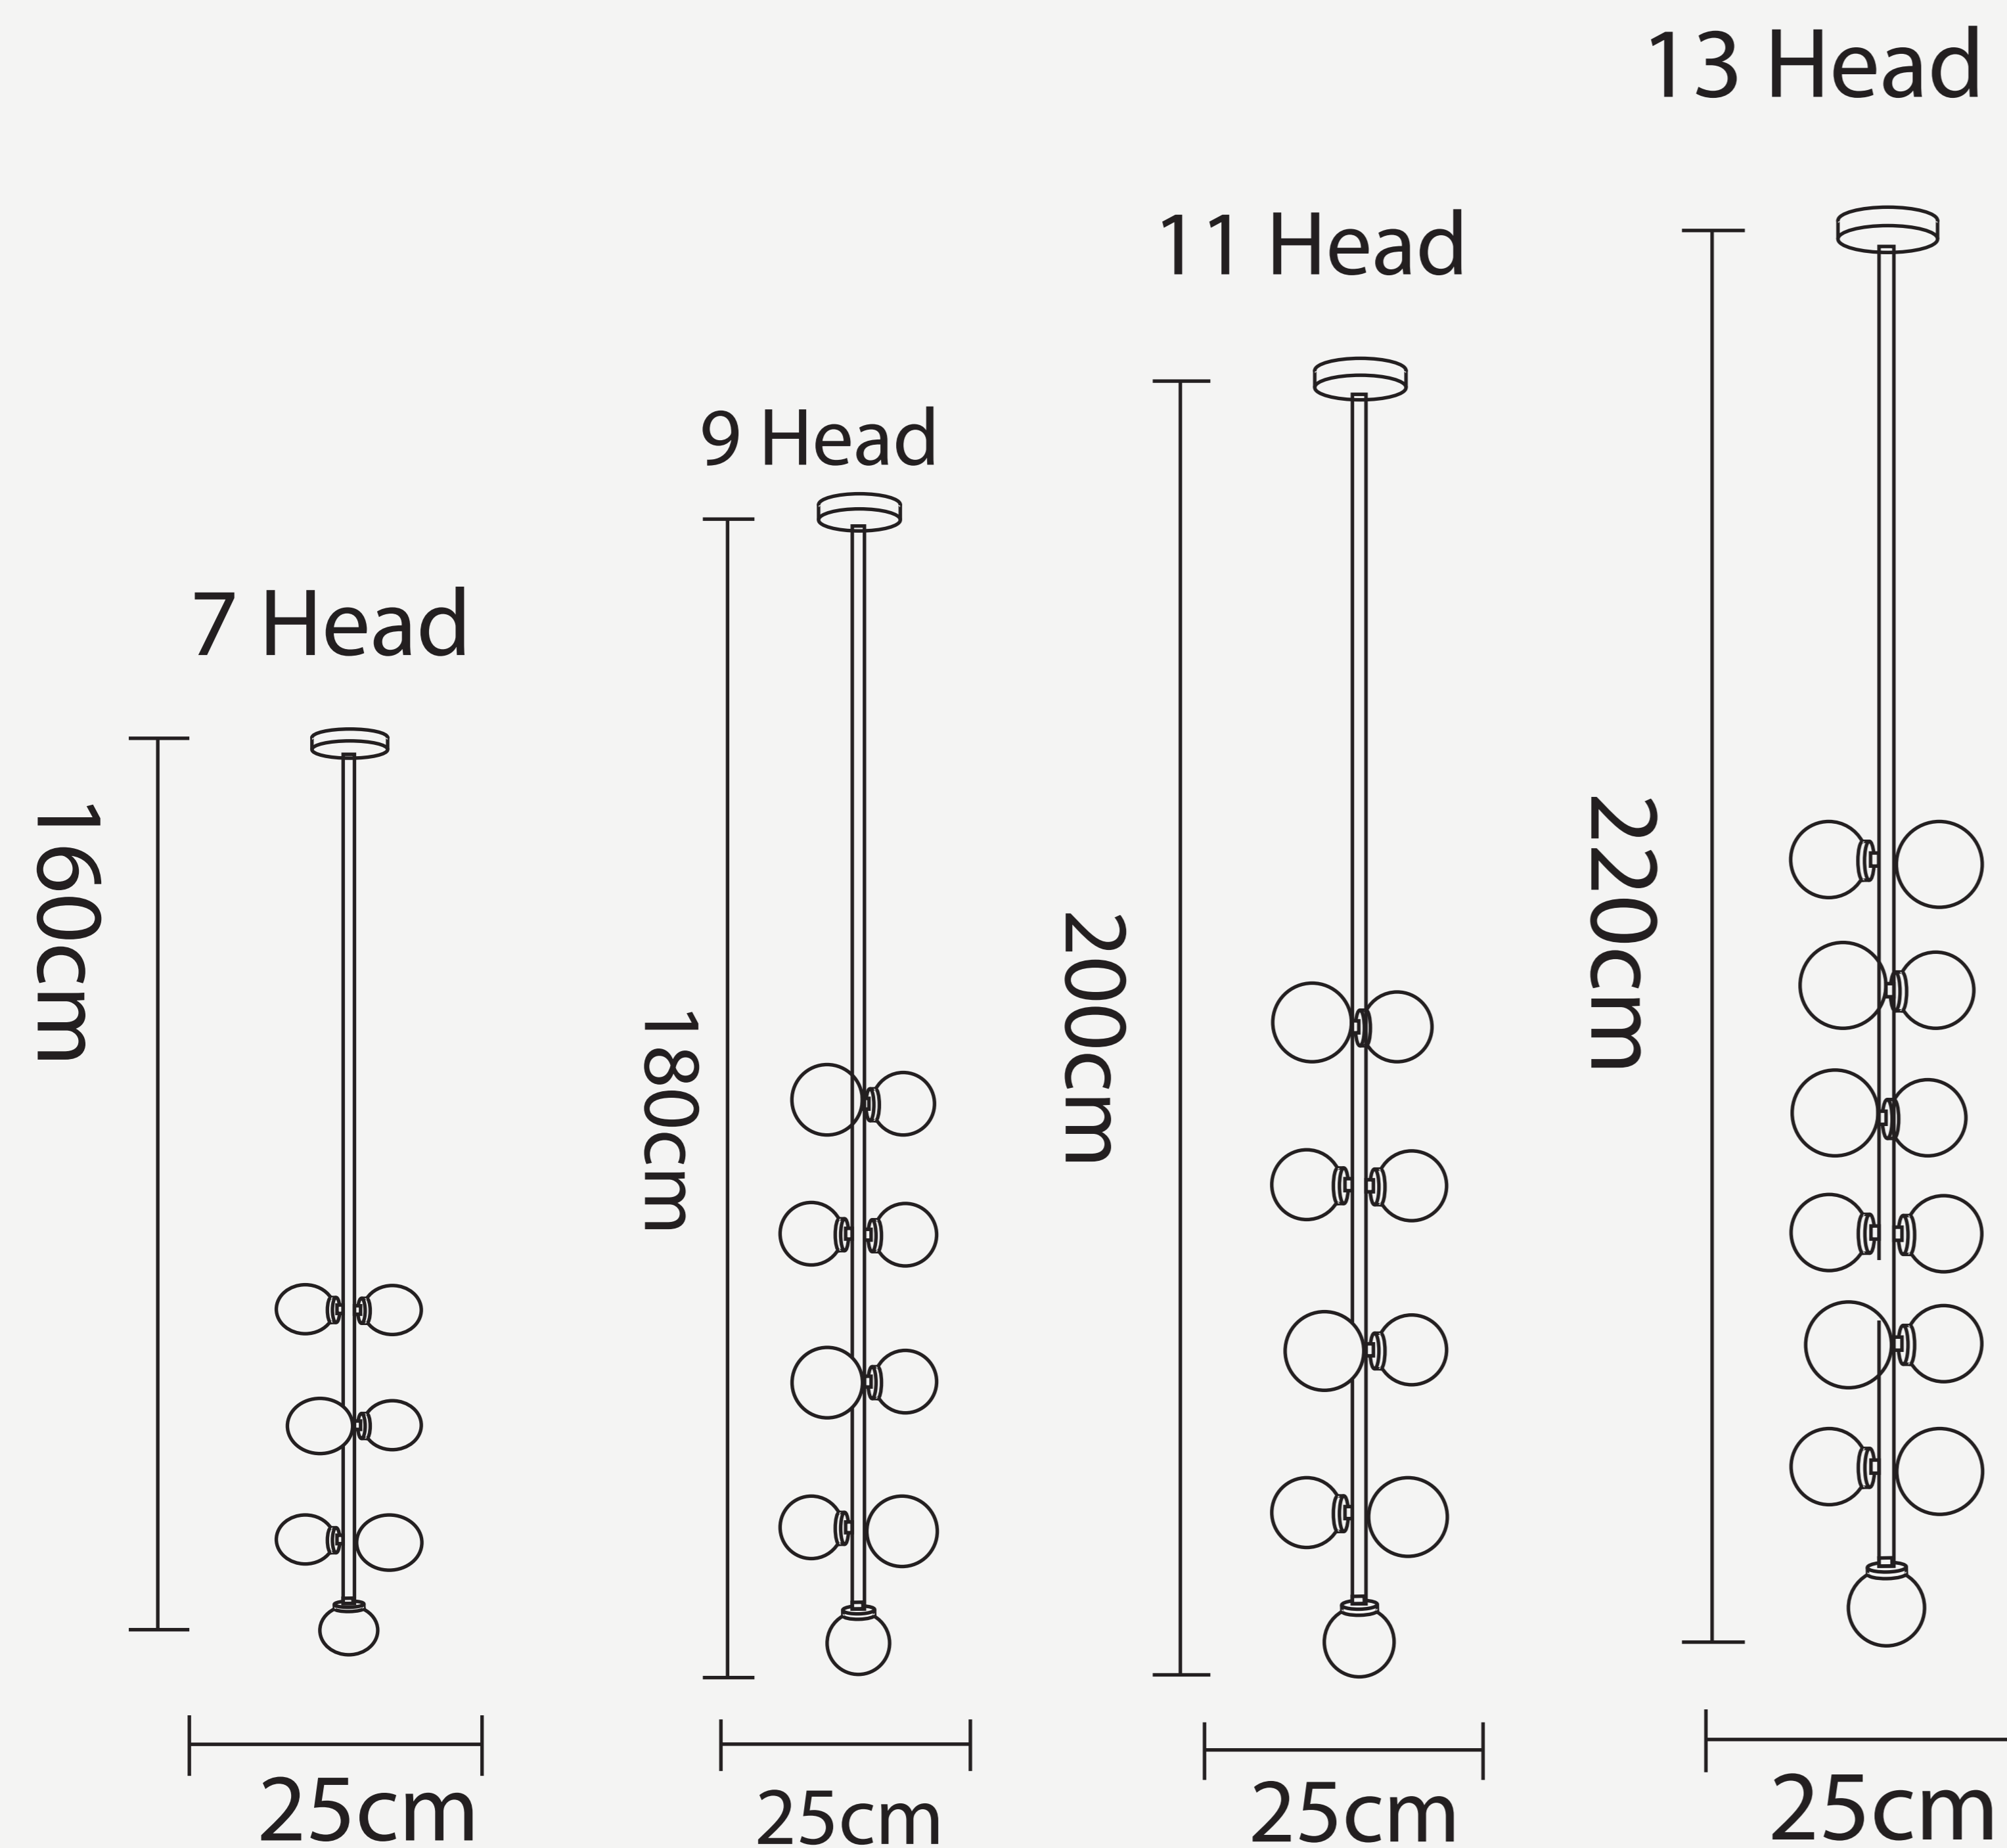

GRAPE VINE PENDANT LAMP

L O D A M E R

GRAPE VINE PENDANT LAMP

L O D A M E R

Power source :	AC
Finish :	Iron
Material (s) :	Metal+Glass
Glass Color:	White
Body Color:	Gold
Number of light sources :	6
Light source :	LED bulbs
Light source :	G4
Lighting Area :	5-10square meters
Voltage :	110~240 V
Style :	7 Head/9 Head/11 Head/13 Head
Is Dimmable :	No
Cord :	(Customable)
Size :	D25xH160 / D25x180 / D25xH200 / D25x220 cm