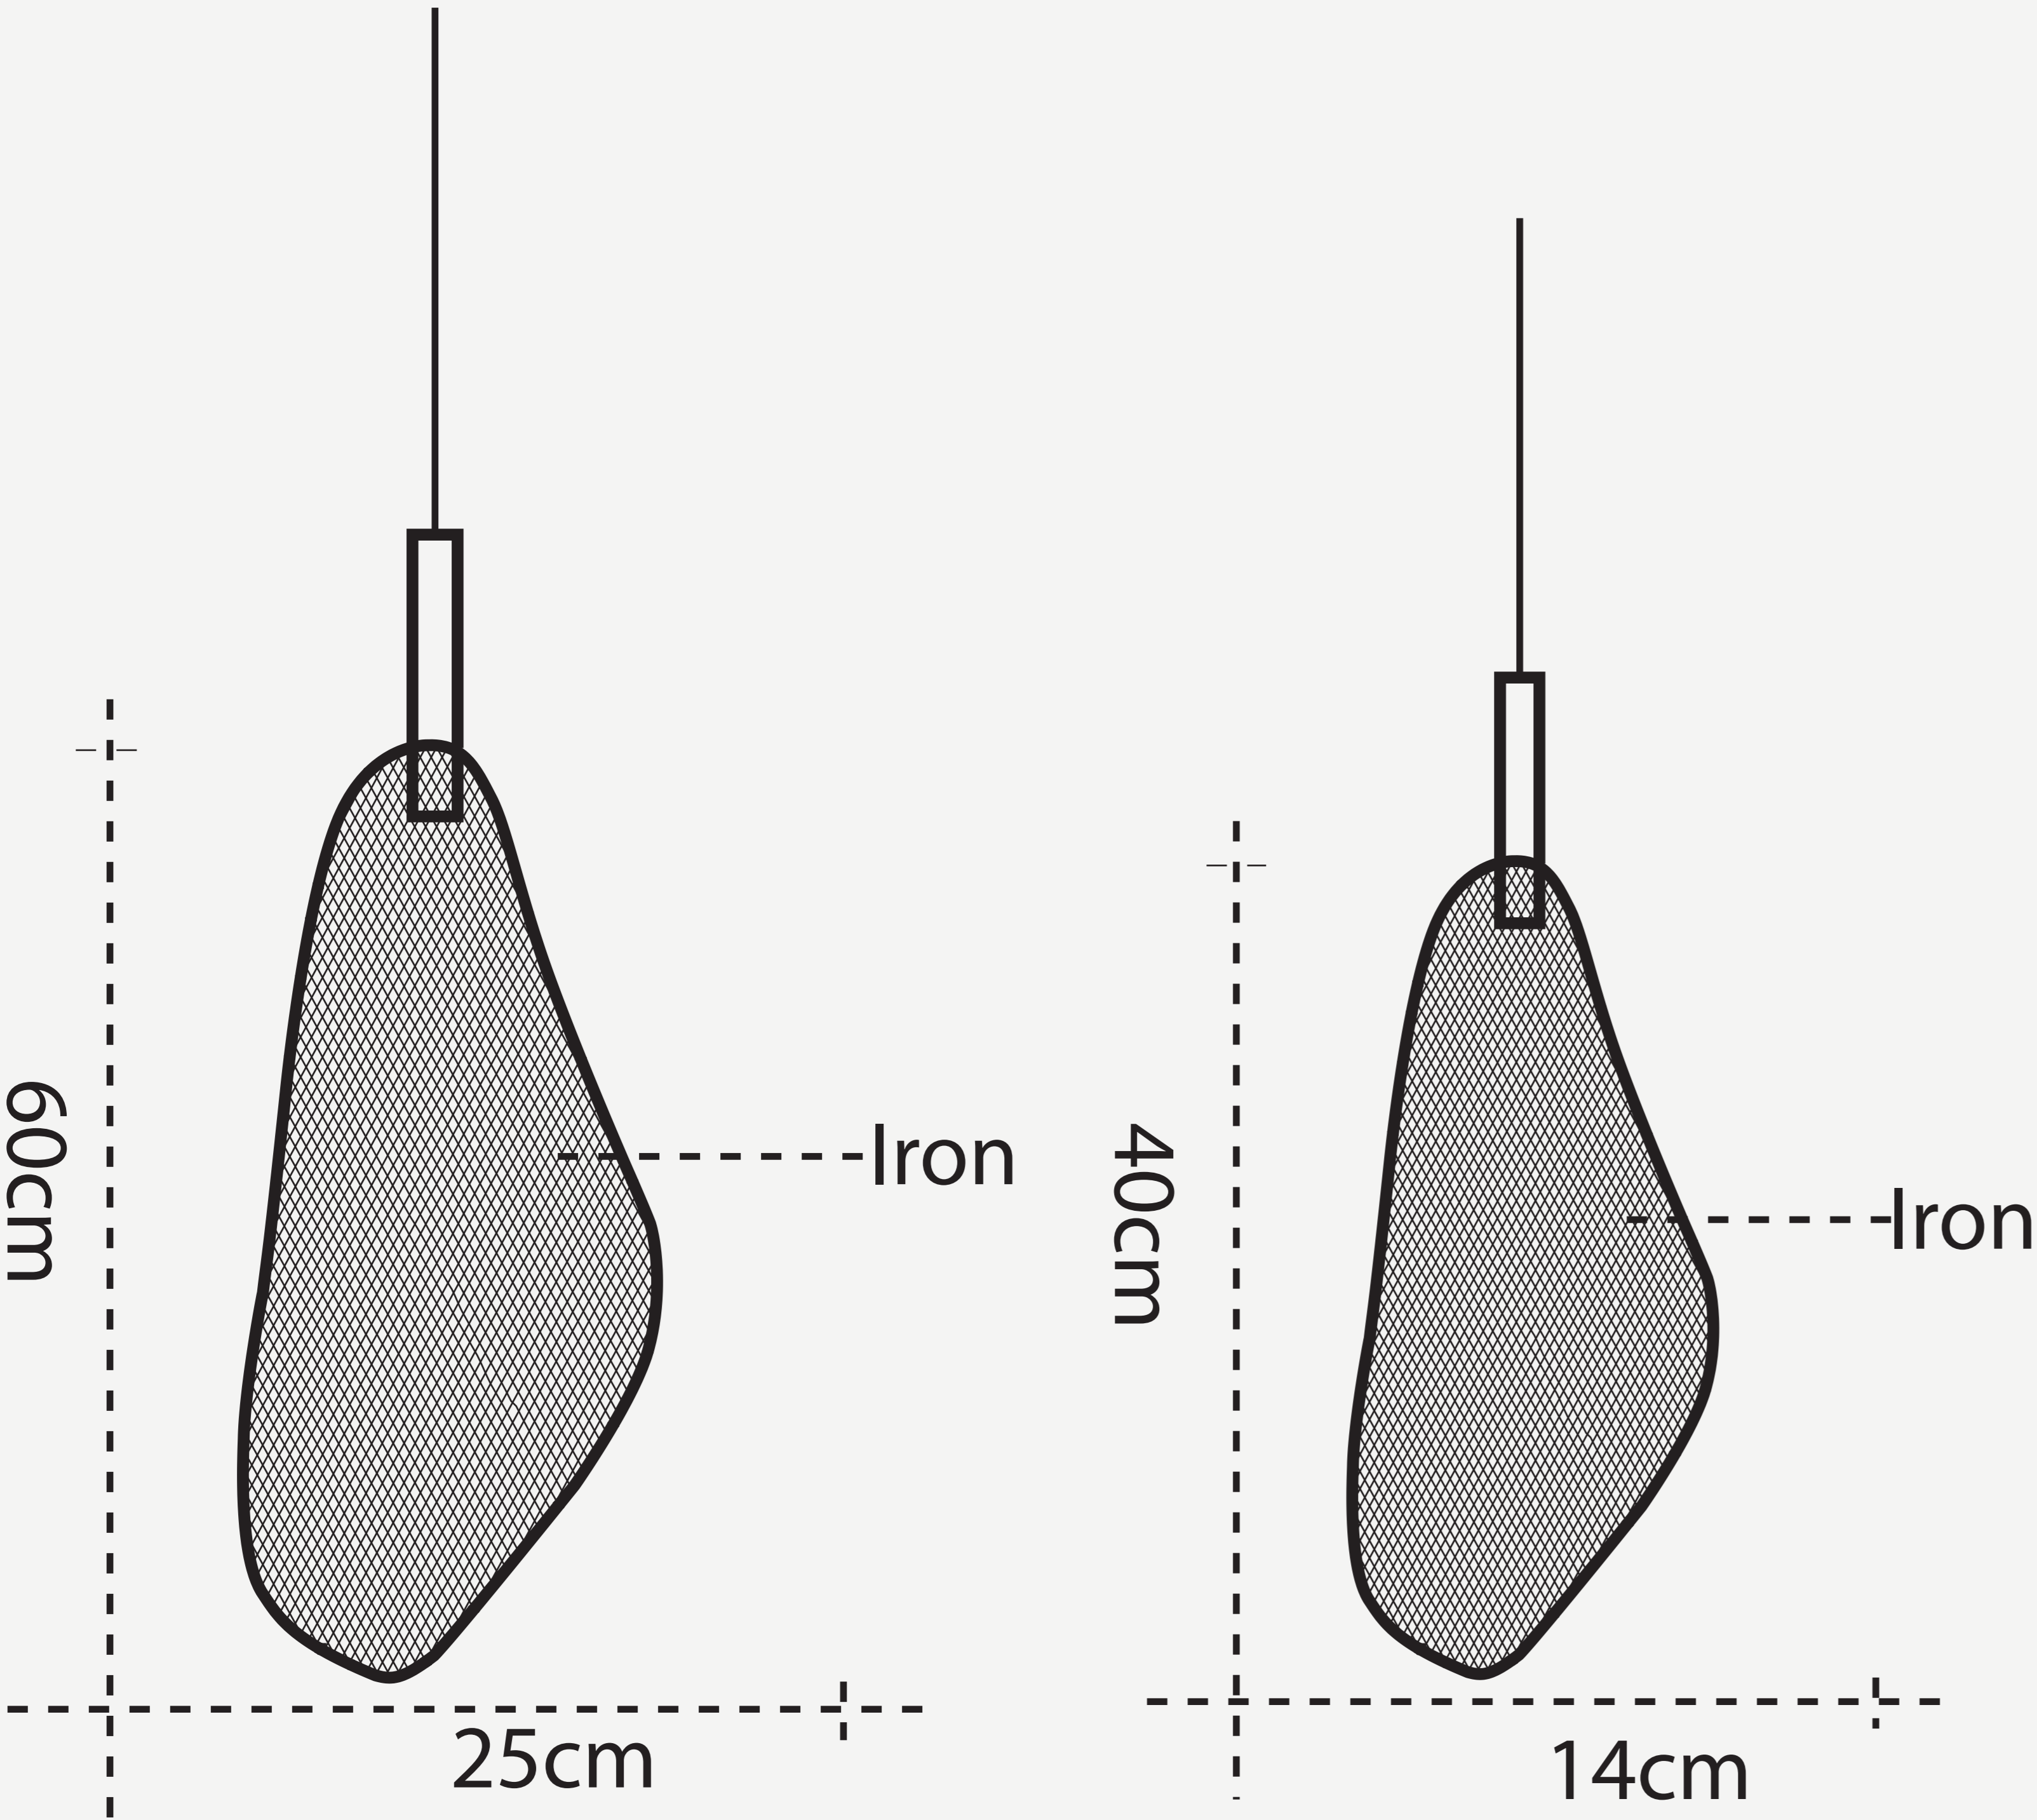

**GOLDEN WINGS PENDANT
LAMP**

L O D A M E R

GOLDEN WINGS PENDANT LAMP

L O D A M E R

Power source :	AC
Finish :	Iron
Material (s) :	Metal
Number of light sources :	1
Light source :	LED bulbs
Lighting Area :	3-5square meters
Voltage :	110~240 V
Body Color :	Gold
Is Dimmable :	No
Cord :	150cm (Customable)
Size :	W14xH40cm / W25xH60cm