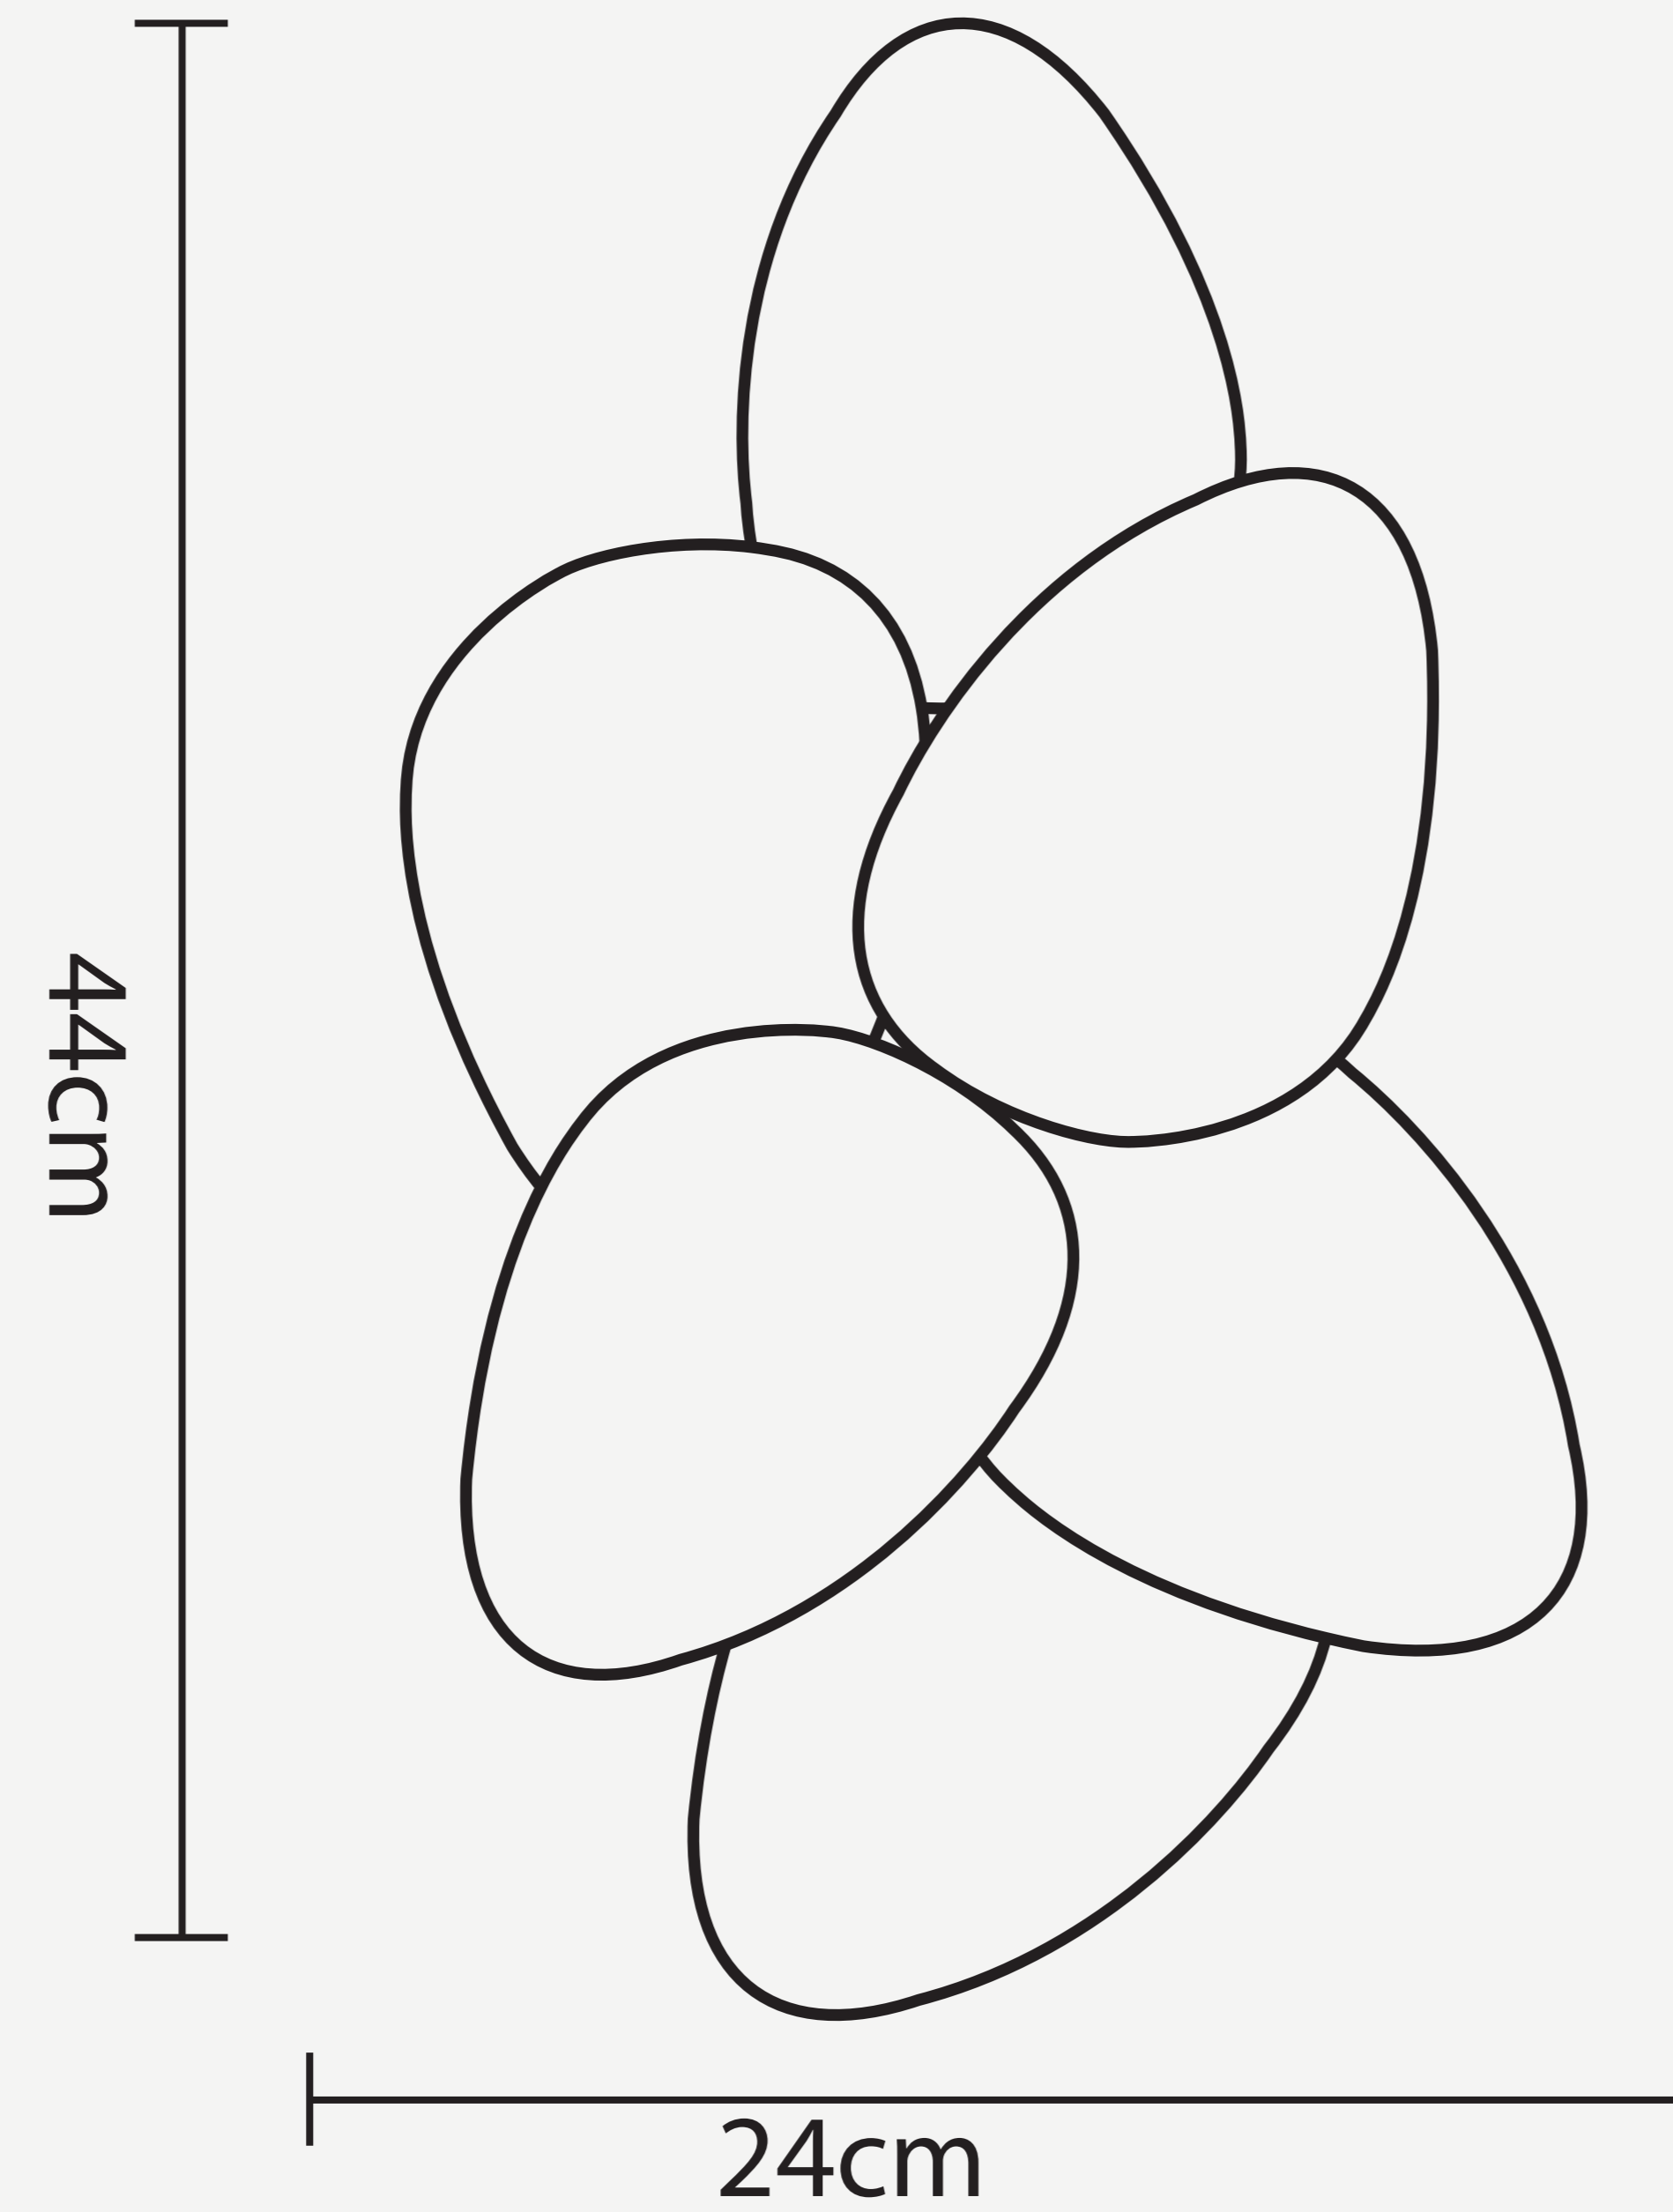

**GOLDEN EGGS WALL SCONCE**

**L O D A M E R**

# GOLDEN EGGS WALL SCONCE

# L O D A M E R

Power source :	AC
Material (s) :	Metal+Crystal
Body Material :	STAINLESS STEEL
Lampshade Color :	Gold
Shade type :	Shadeless
Number of light sources :	3
Light source :	LED bulbs
Light source :	G9
Lighting Area :	3-5square meters
Voltage :	90~220V
Is Dimmable :	No
Size :	D24xH44cm/D30xH65cm