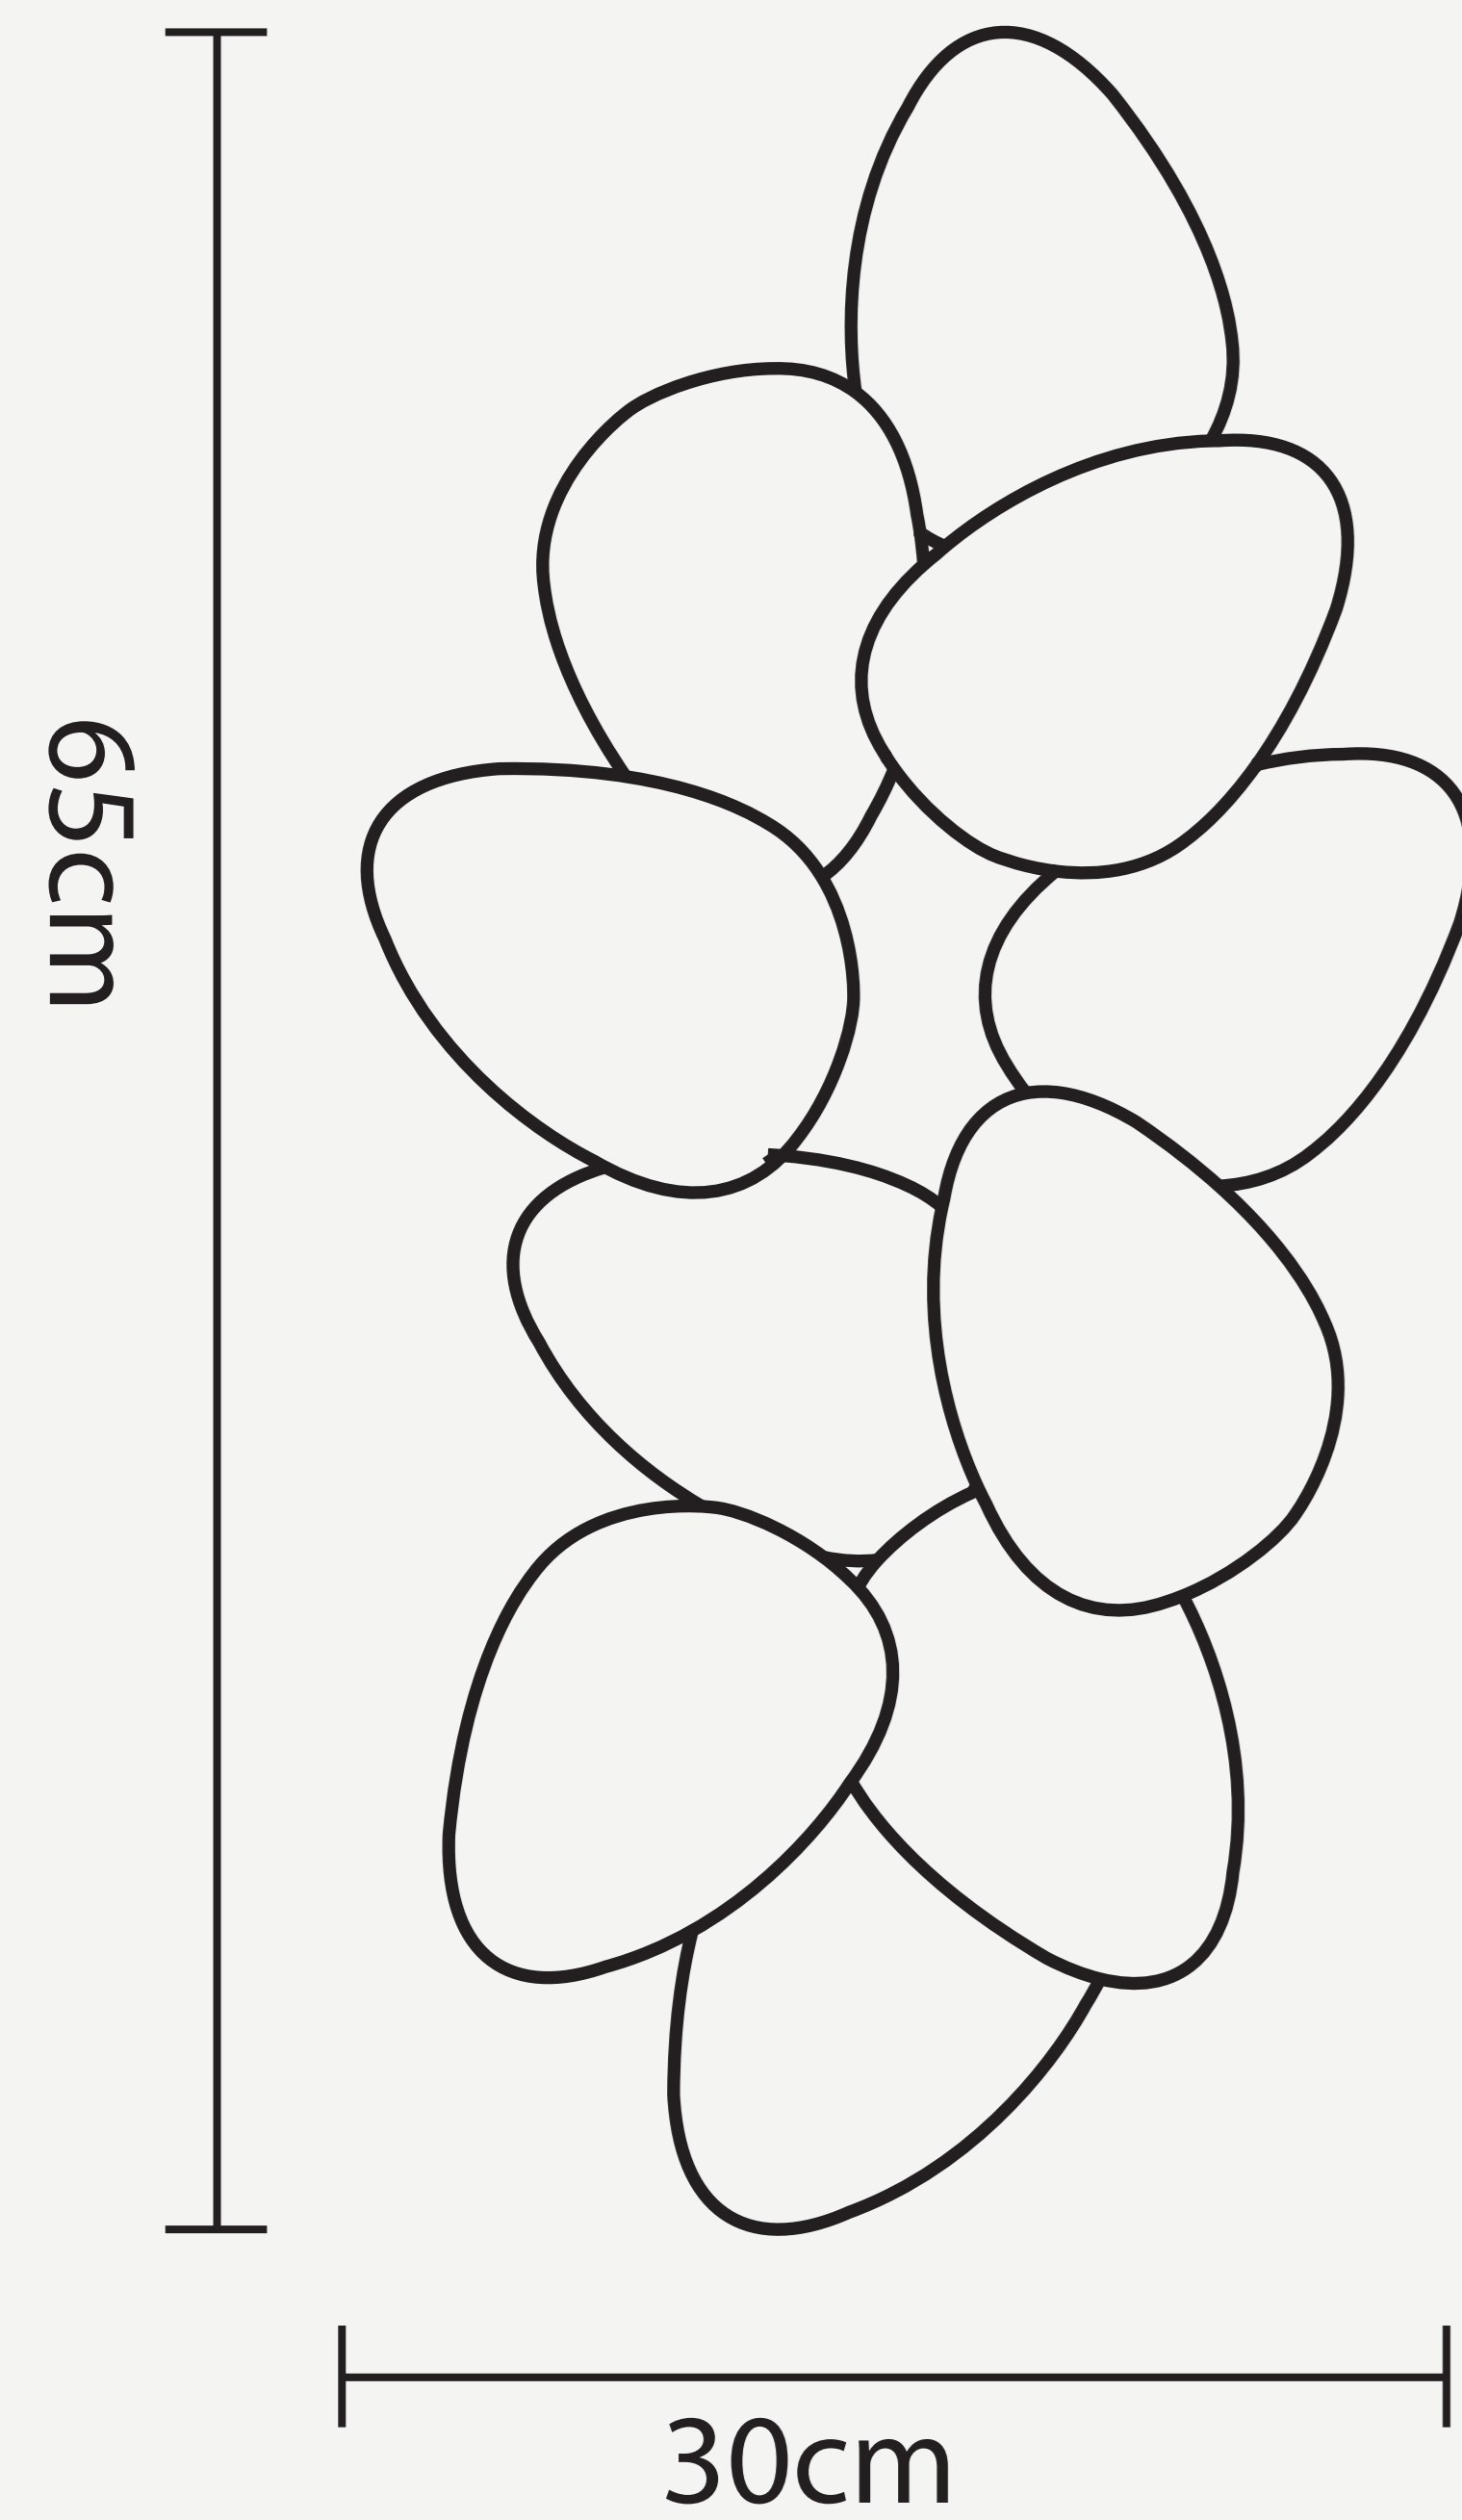

**GOLDEN EGGS WALL SCONCE**

**L O D A M E R**

# GOLDEN EGGS WALL SCONCE

# L O D A M E R

Power source :	AC
Material (s) :	Metal+Crystal
Body Material :	STAINLESS STEEL
Lampshade Color :	Gold
Shade type :	Shadeless
Number of light sources :	3
Light source :	LED bulbs
Light source :	G9
Lighting Area :	3-5square meters
Voltage :	90~220V
Is Dimmable :	No
Size :	D24xH44cm/D30xH65cm