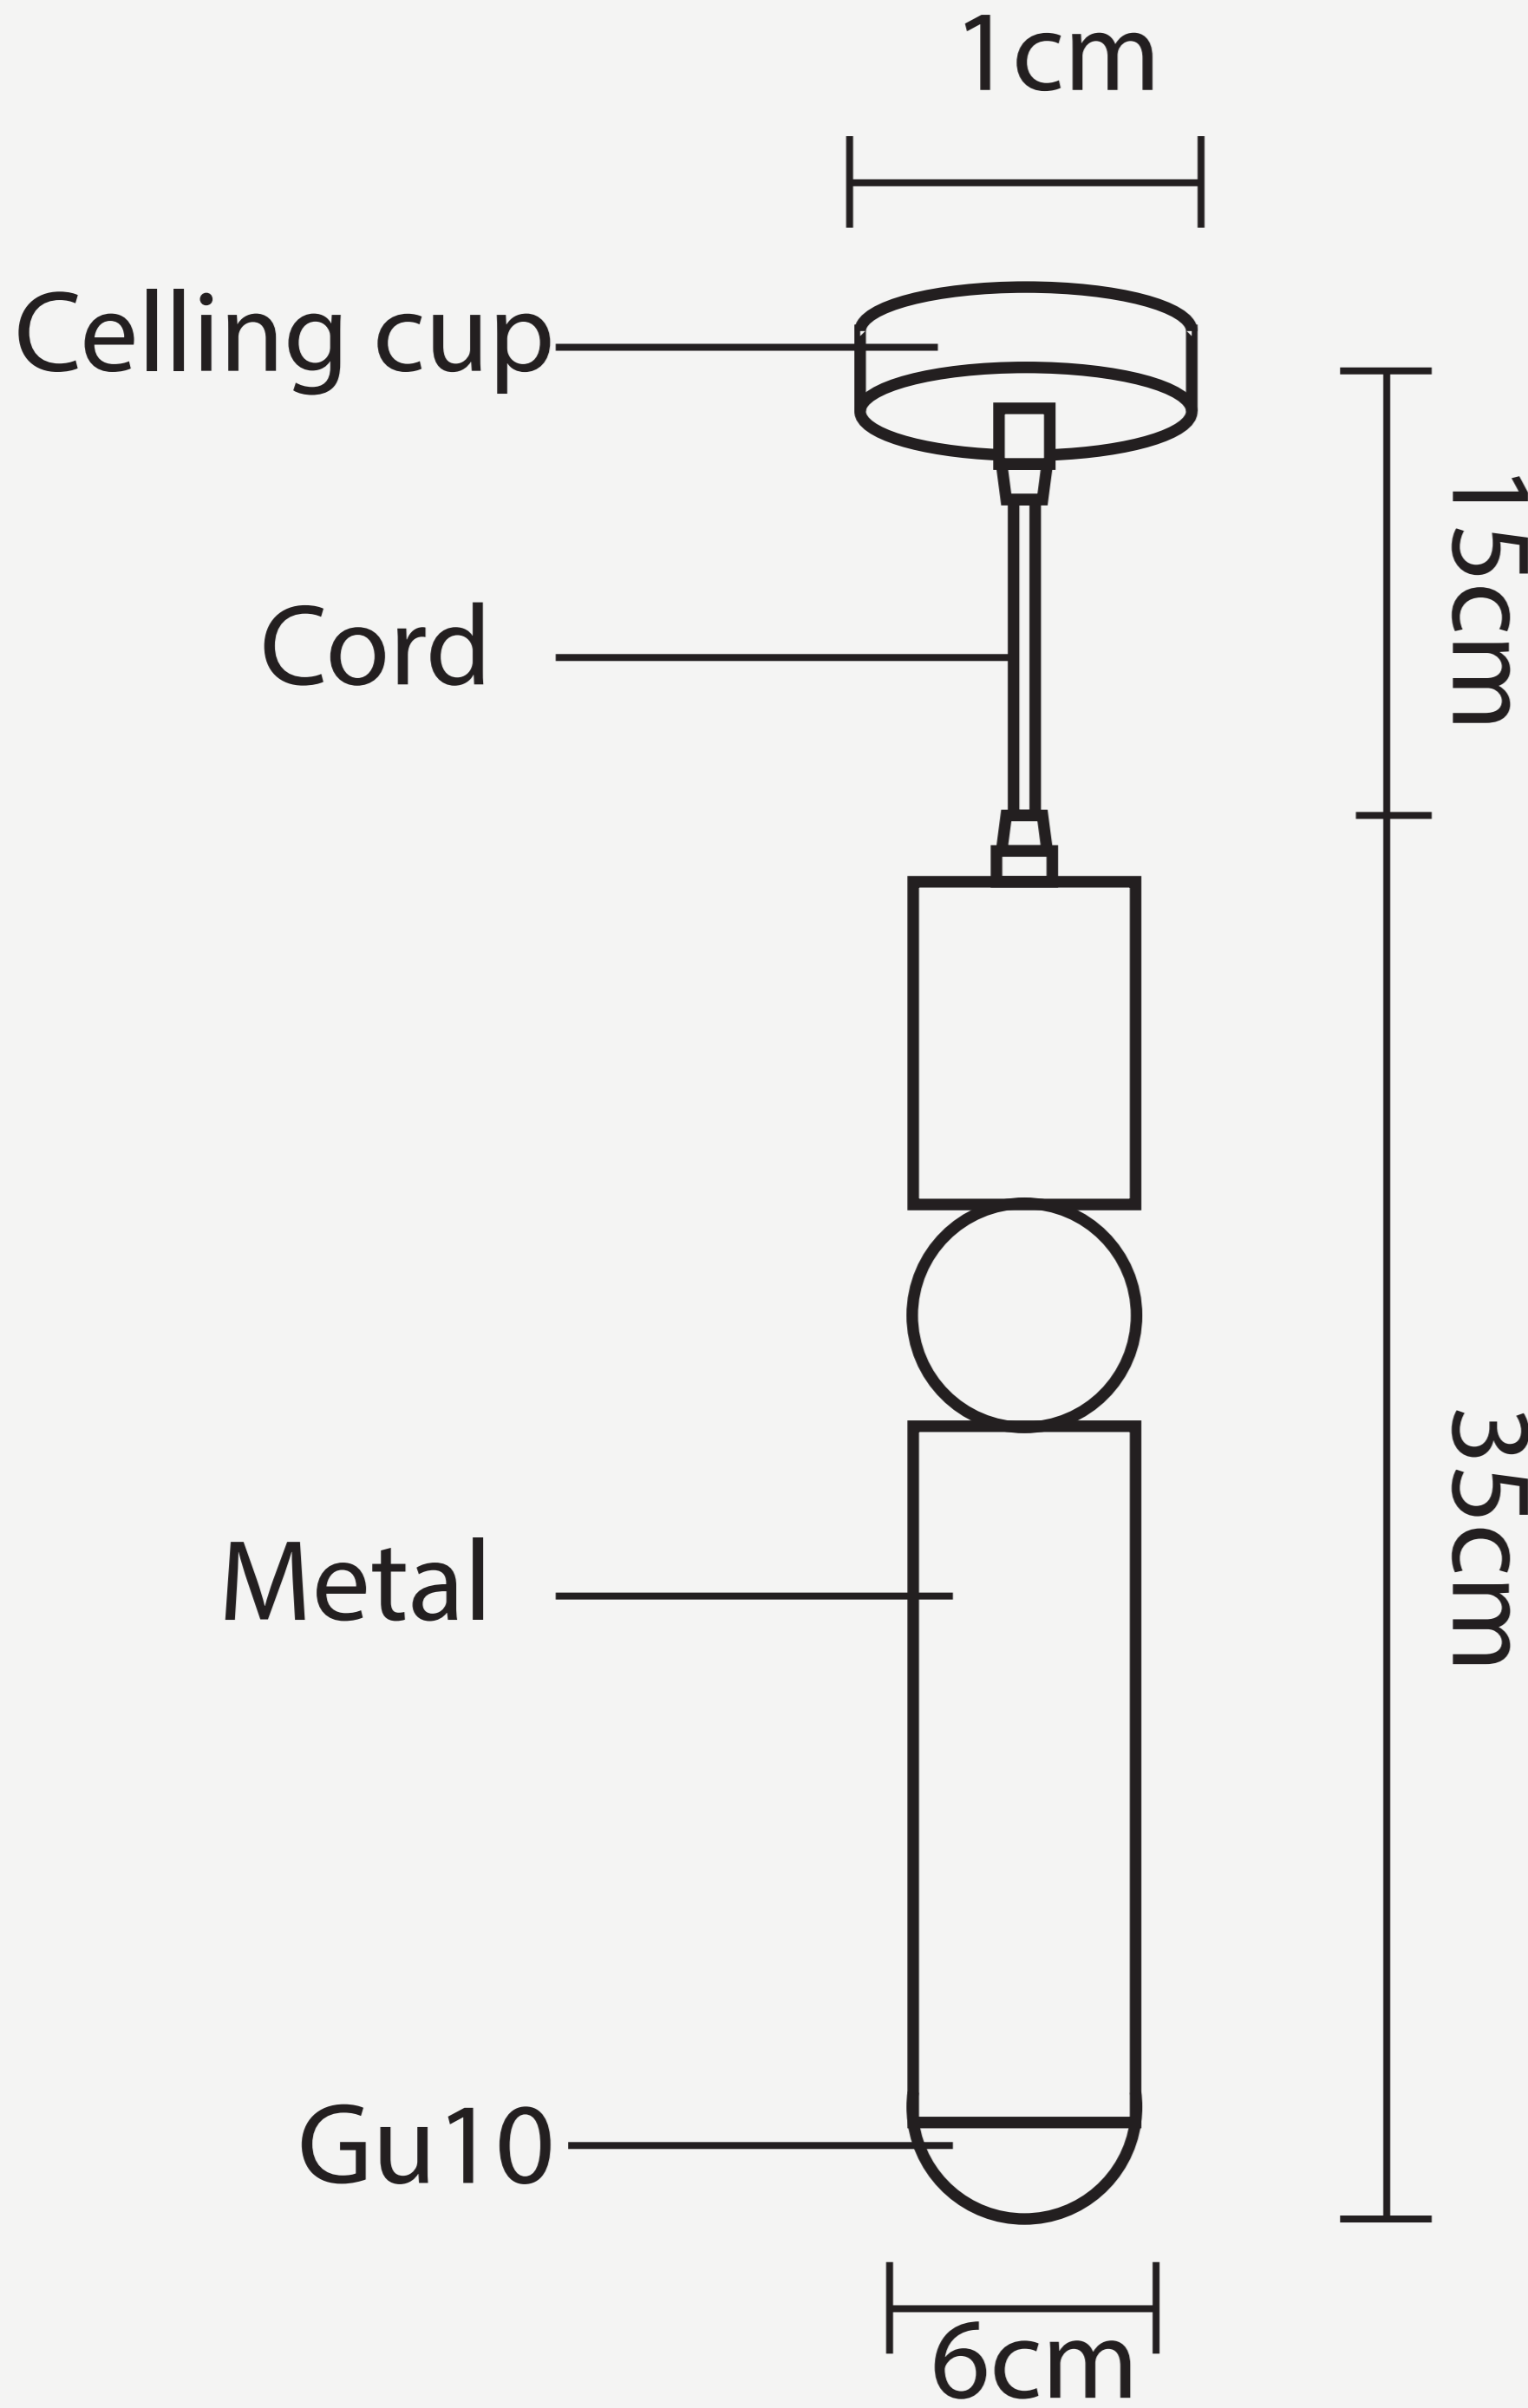

FULCRUM CHANDELIER

L O D A M E R

FULCRUM CHANDELIER

L O D A M E R

Power source :	AC
Finish :	Iron
Material (s) :	Aluminum
Body Style :	Pendent lamp
Body Color :	Gold
Number of light sources :	1
Light source :	LED bulbs
Light source :	GU10
Lighting Area :	5-10square meters
Voltage :	110~220V
Is Dimmable :	No
Cord :	(Customable)
Size :	D6cmxH35cm