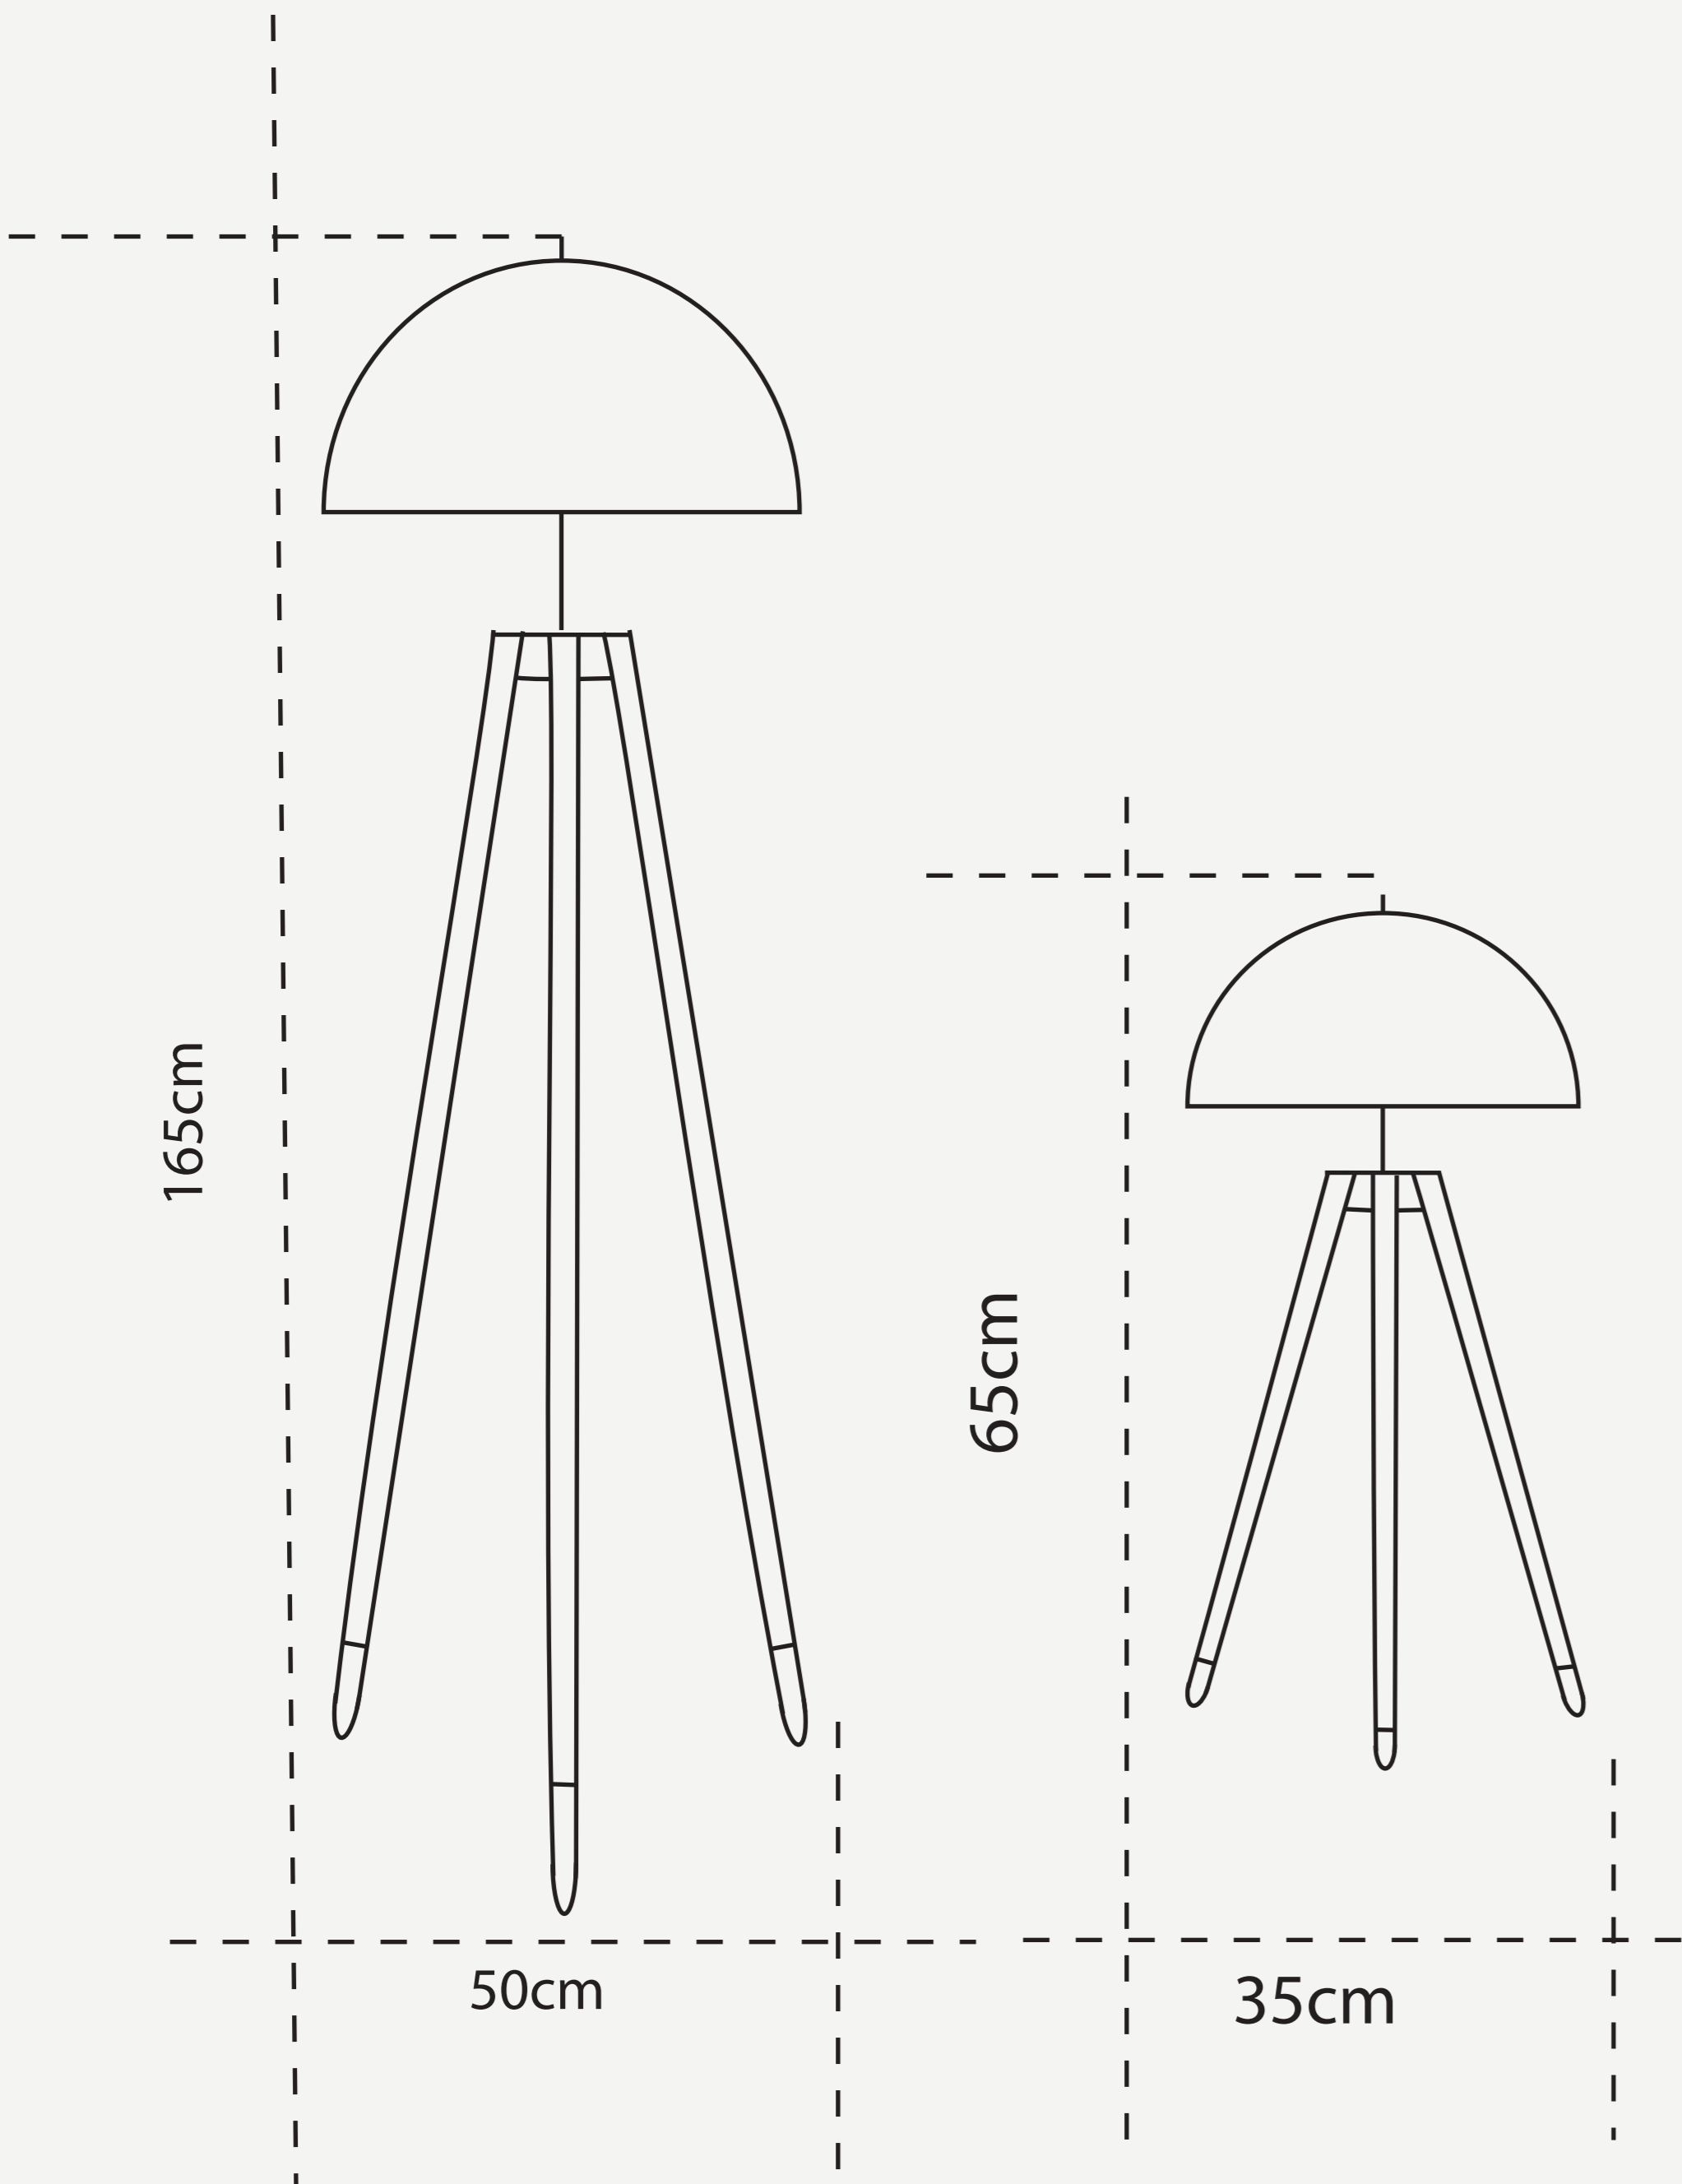

**FIFE TRIPOD LAMP**

**L O D A M E R**

# FIFE TRIPOD LAMP

# L O D A M E R

**Power Source :** AC  
**Voltage :** 90V~260V  
**Body Material :** Iron  
**Is Dimmable :** NO  
**Shade Type :** Iron

**Base Type :** e27  
**Is Bulbs Included :** NO  
**Switch Type :** Knob Switch  
**Material :** Metal  
**Finish Iron :** Iron