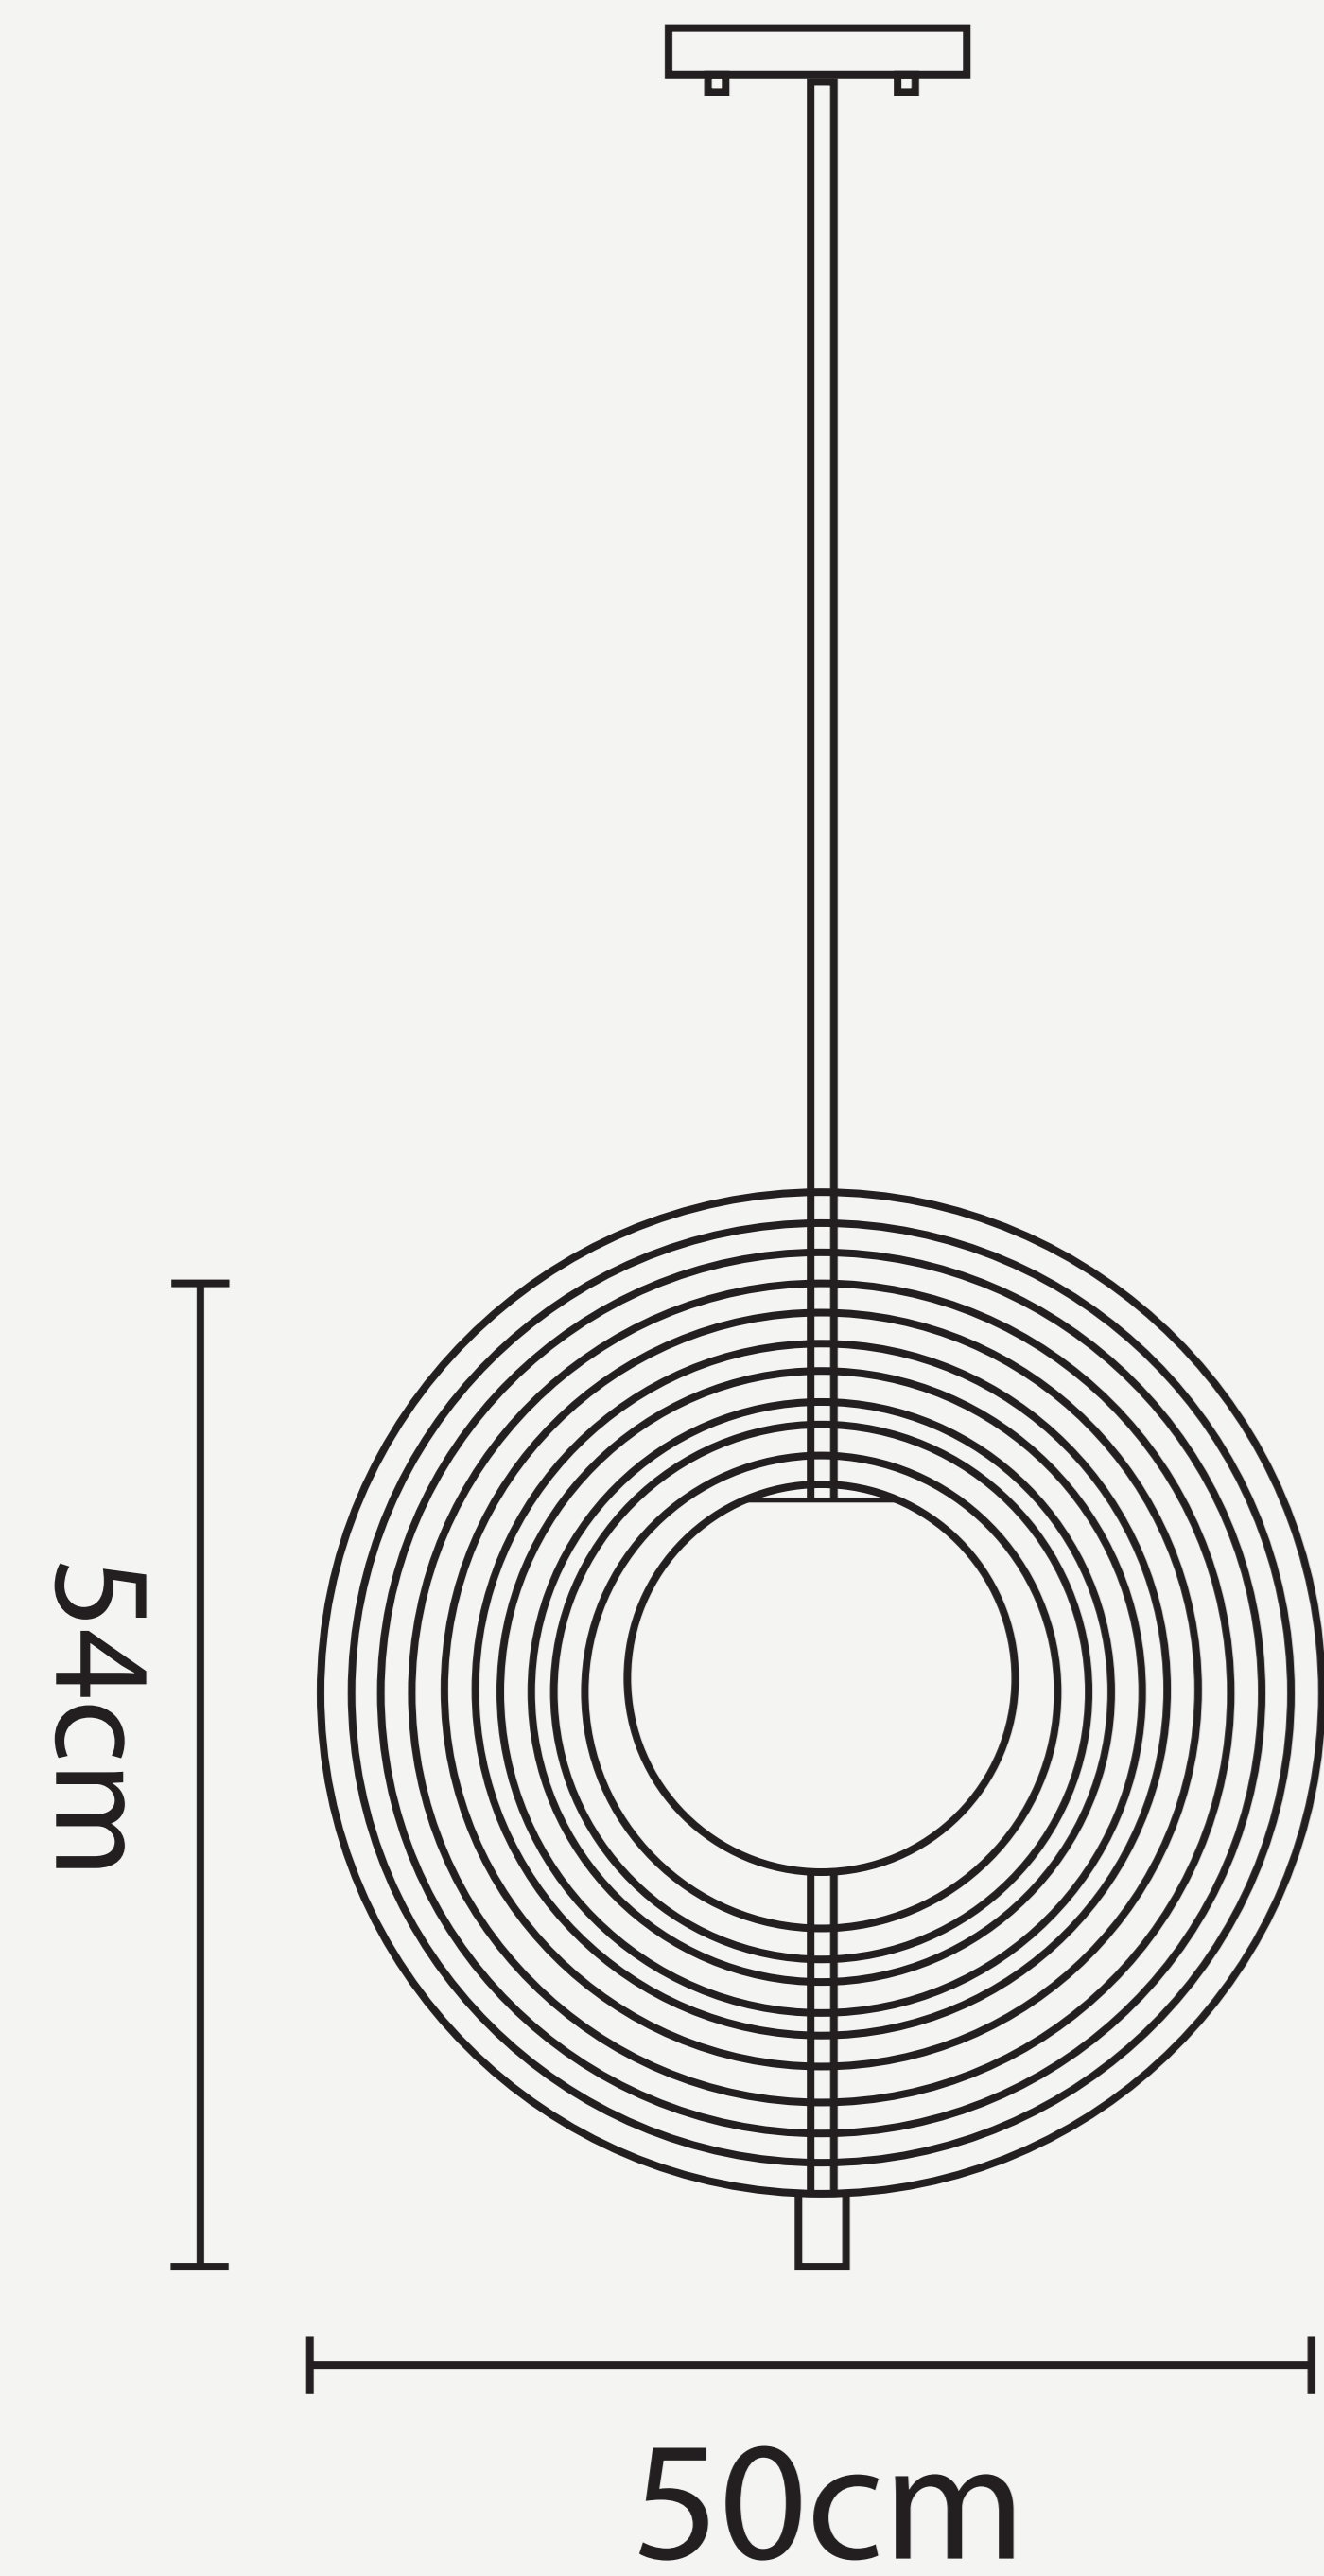

**ELECTRUM PENDANT LAMP  
BY JONATHAN ADLER**

**L O D A M E R**

**ELECTRUM PENDANT LAMP  
BY JONATHAN ADLER**

**L O D A M E R**

Power source : AC  
Finish : Iron  
Material (s) : Metal+Glass  
Number of light sources : 1  
Light source : LED bulbs  
Light source : G9  
Lighting Area : 5-10square meters  
Voltage : 110~240 V  
Glass Color: White  
Is Dimmable : No  
Cord : (Customable)  
Size : H41xD37cm /H54xD50cm