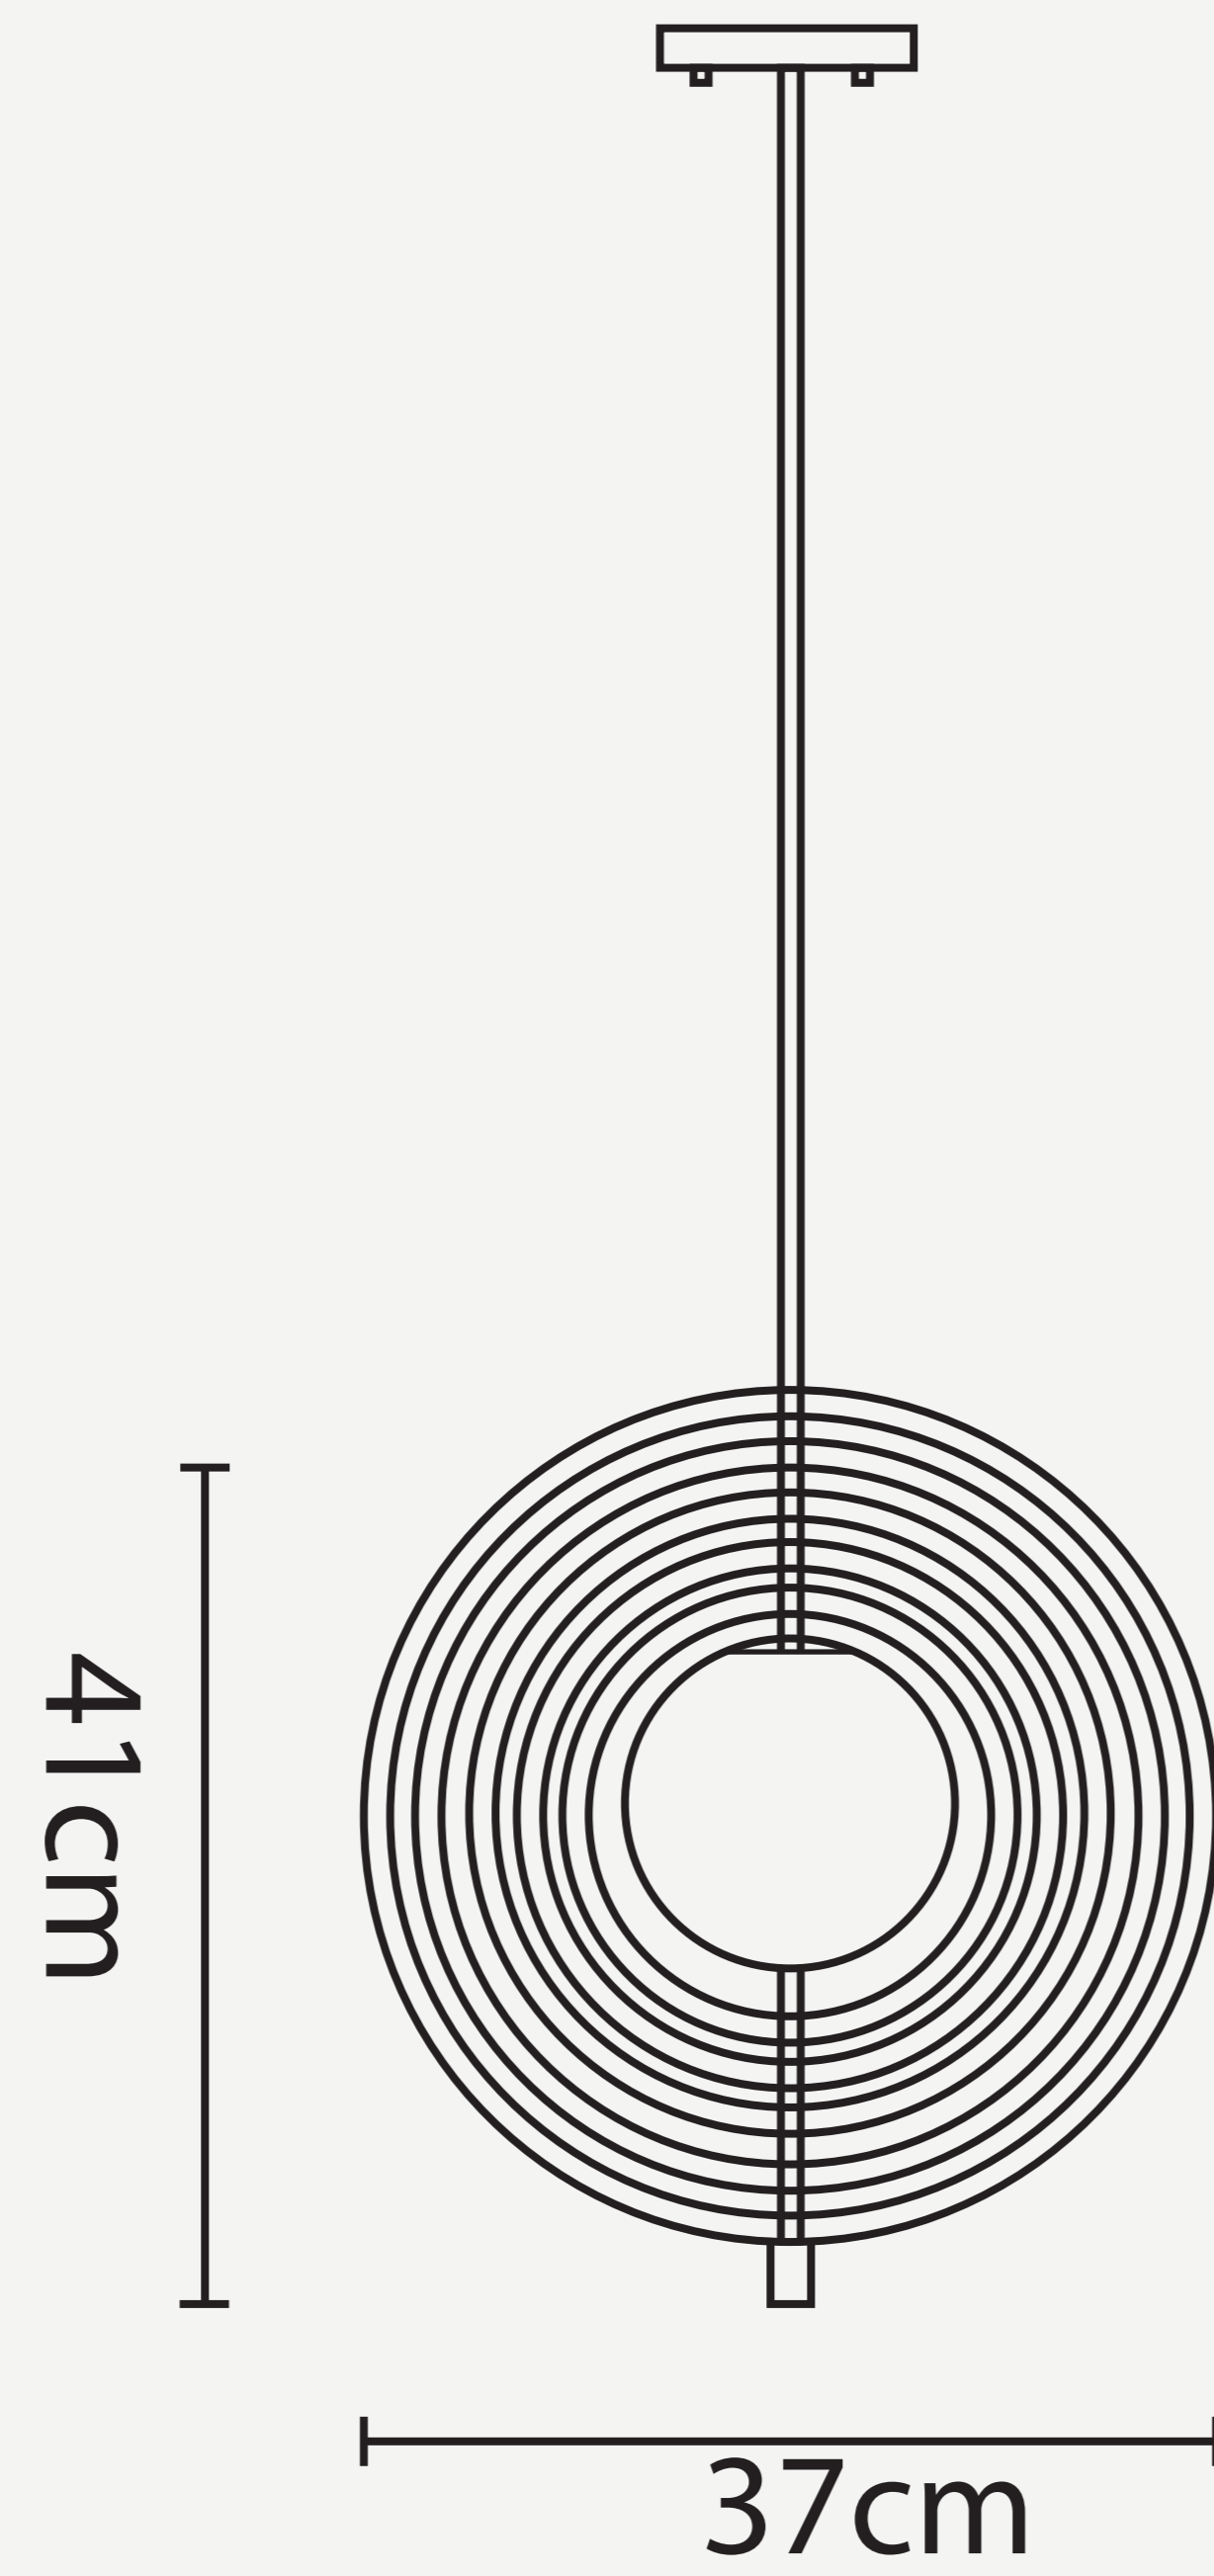

**ELECTRUM PENDANT LAMP  
BY JONATHAN ADLER**

**L O D A M E R**

**ELECTRUM PENDANT LAMP  
BY JONATHAN ADLER**

**L O D A M E R**

Power source : AC  
Finish : Iron  
Material (s) : Metal+Glass  
Number of light sources : 1  
Light source : LED bulbs  
Light source : G9  
Lighting Area : 5-10square meters  
Voltage : 110~240 V  
Glass Color: White  
Is Dimmable : No  
Cord : (Customable)  
Size : H41xD37cm /H54xD50cm