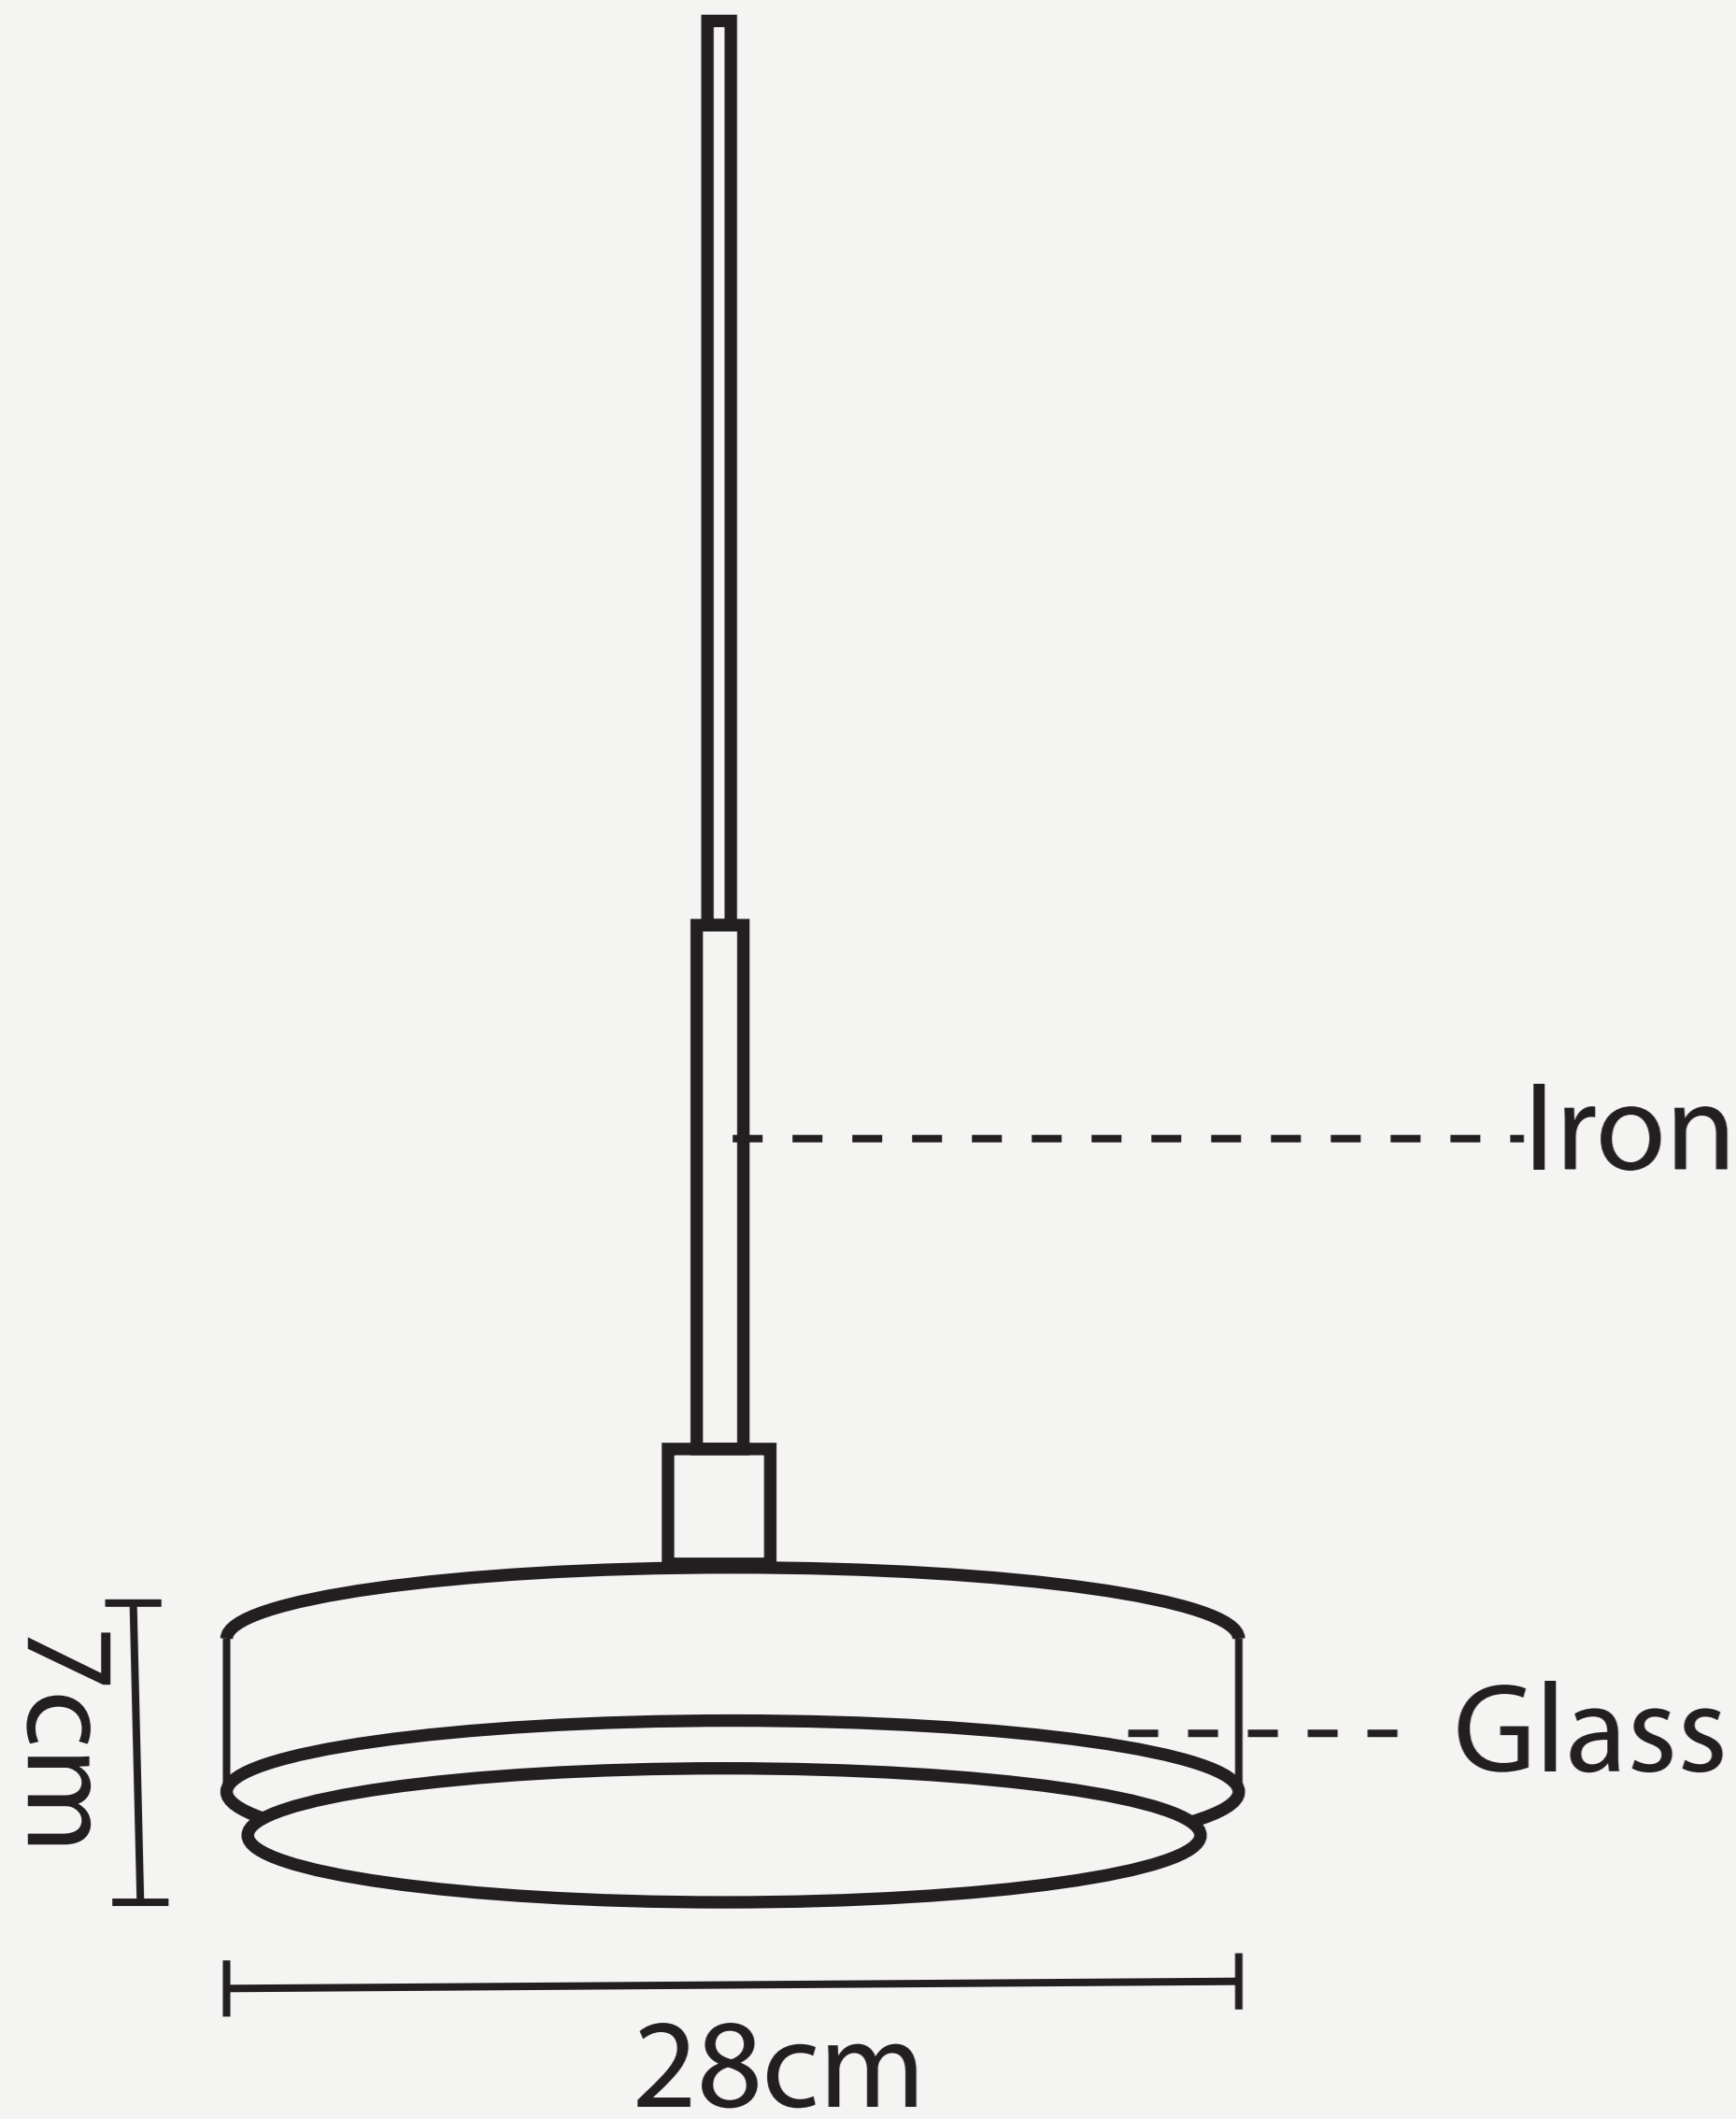

**DEEP BLUE CRYSTAL  
PENDANT LAMP**

**L O D A M E R**

# DEEP BLUE CRYSTAL PENDANT LAMP

# L O D A M E R

Power source :	AC
Finish :	Iron
Material (s) :	Iron+Glass
Number of light sources :	1
Light source :	LED bulbs
Light source :	E27
Lighting Area :	5-10square meters
Voltage :	110~240 V
Glass Color :	Blue
Emitting Color :	Cold white / Warm white
Is Dimmable :	No
Cord :	150cm (Customable)
Size :	Style A D28xH7cm Style B D7xH28cm