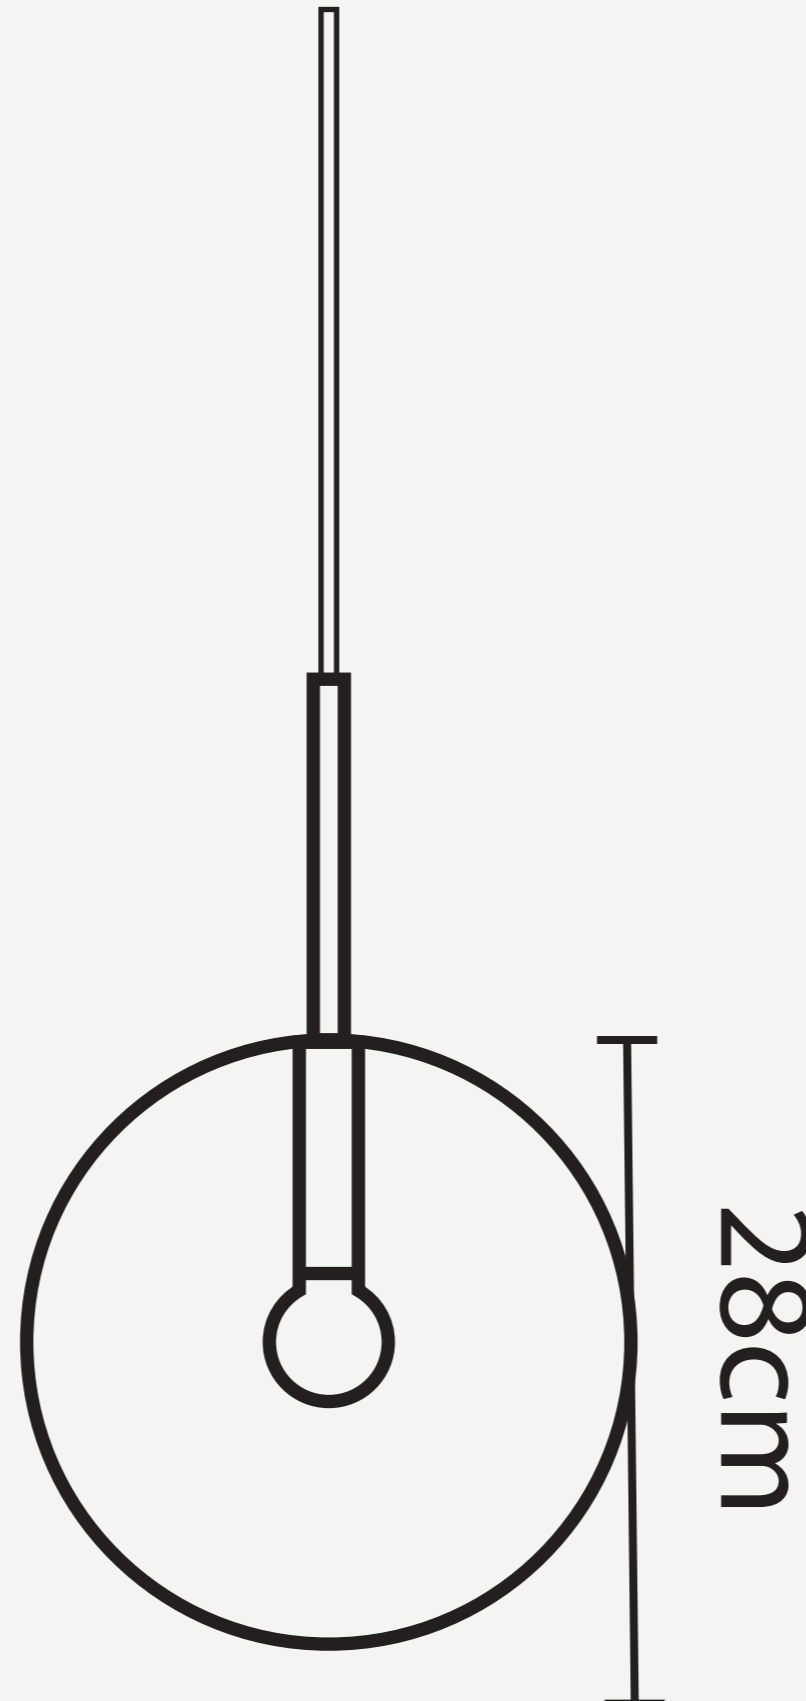

**DEEP BLUE CRYSTAL  
PENDANT LAMP**

**L O D A M E R**

# DEEP BLUE CRYSTAL PENDANT LAMP

# L O D A M E R

Power source :	AC
Finish :	Iron
Material (s) :	Iron+Glass
Number of light sources :	1
Light source :	LED bulbs
Light source :	E27
Lighting Area :	5-10square meters
Voltage :	110~240 V
Glass Color :	Blue
Emitting Color :	Cold white / Warm white
Is Dimmable :	No
Cord :	150cm (Customable)
Size :	Style A D28xH7cm Style B D7xH28cm