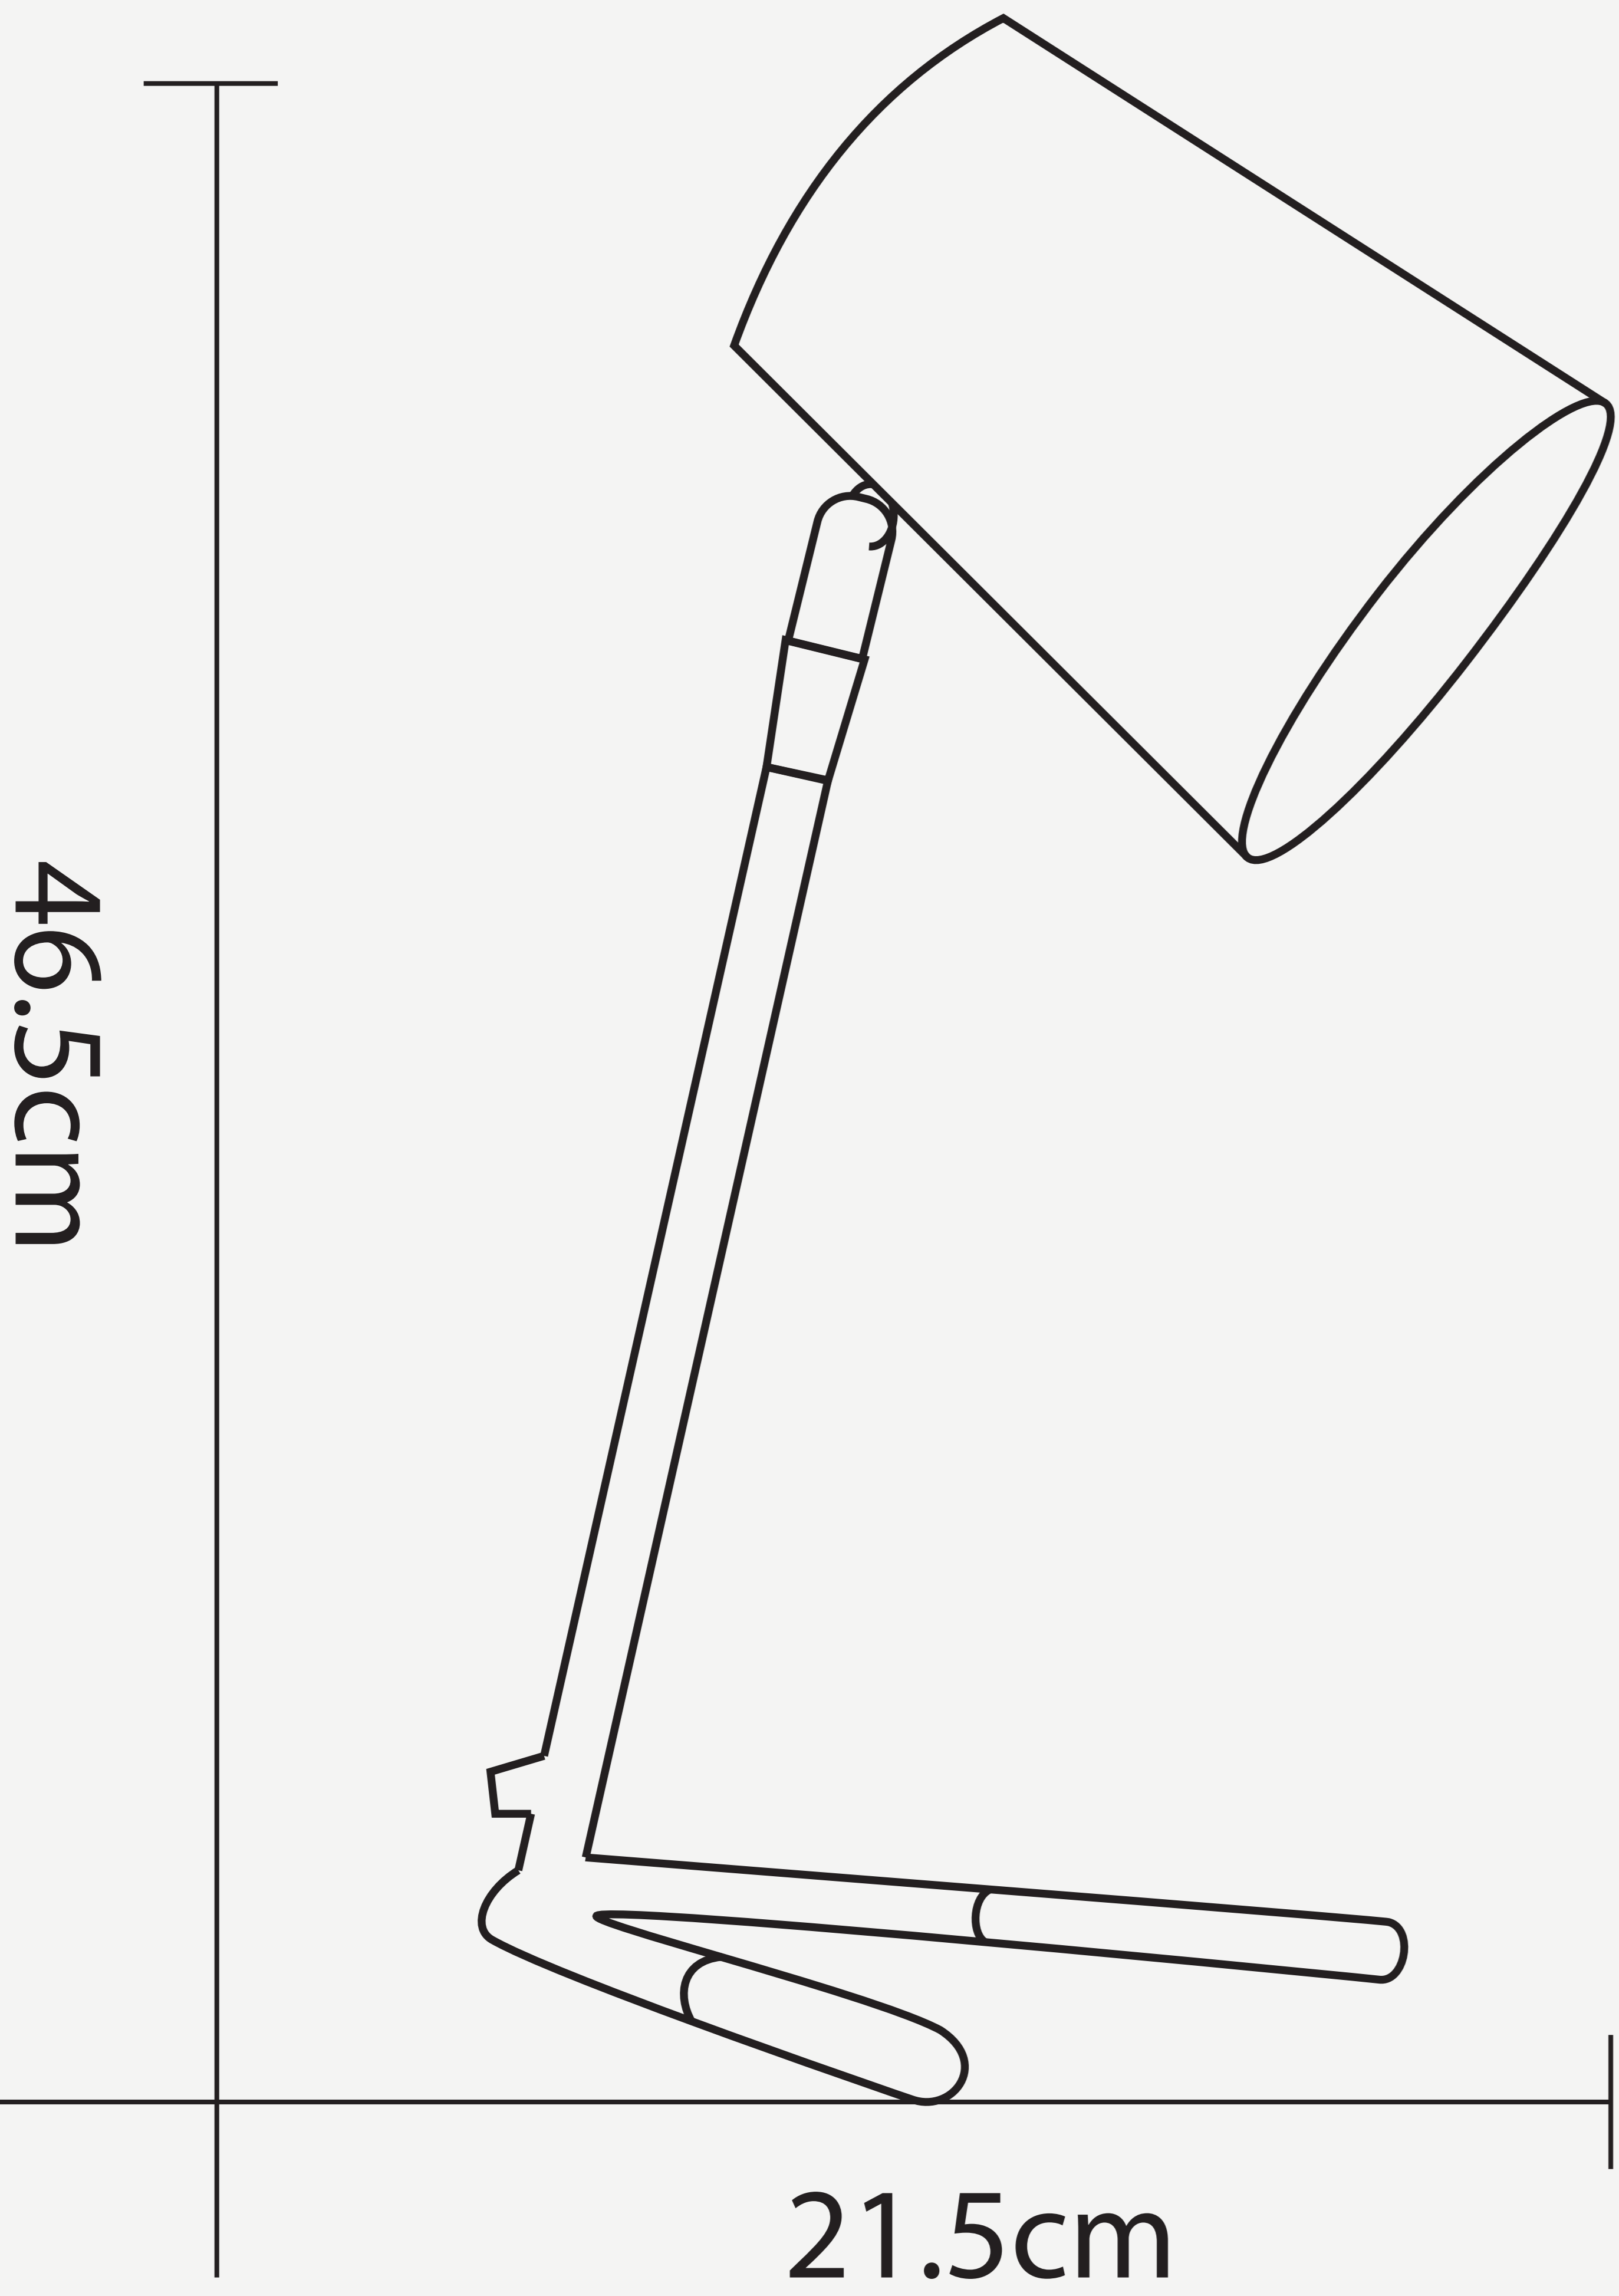

COPENHAGEN TABLE LAMP

L O D A M E R

COPENHAGEN TABLE LAMP

L O D A M E R

Power source : AC
Voltage : 90-260V
Body Material : Iron
Light source : LED bulbs
Switch type : Knob switch
Material (s) : Metal
Body Color : White, Black, Green & Pink