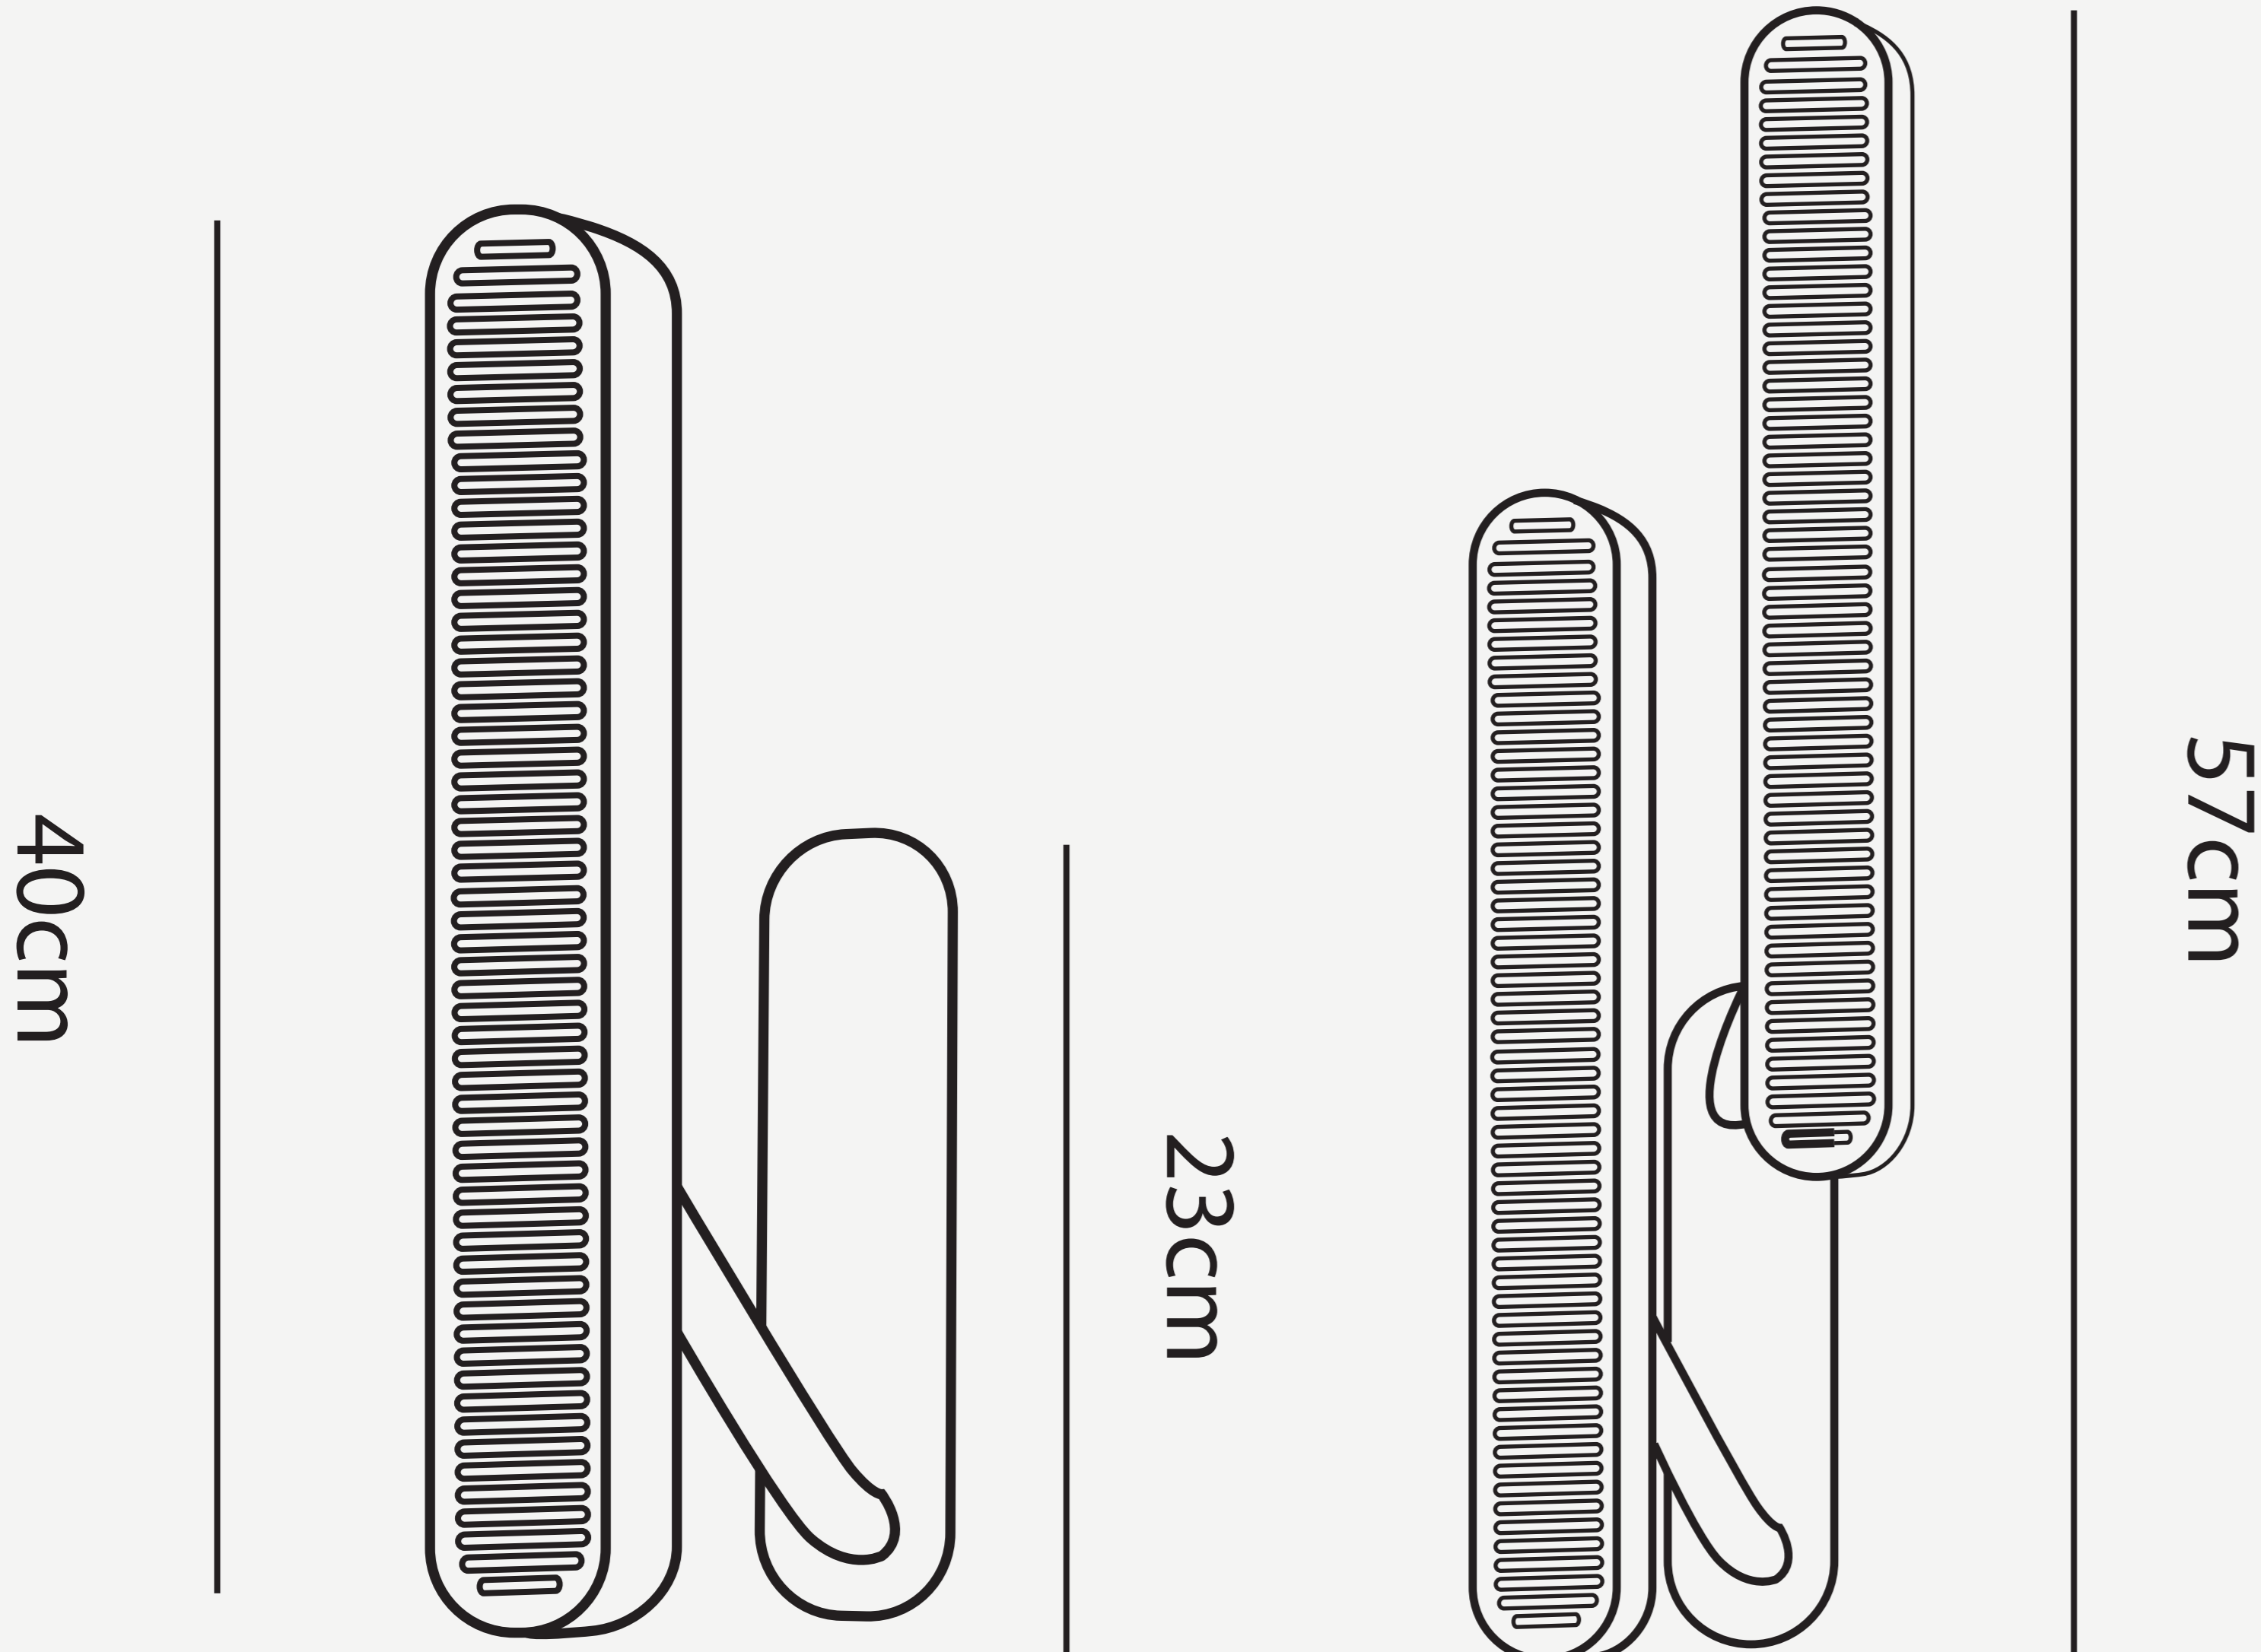

**COLT WALL LIGHT BY BERT
FRANK**

L O D A M E R

**COLT WALL LIGHT BY BERT
FRANK**

L O D A M E R

Power source :	AC
Material (s) :	Copper
Lampshade Color :	1 Head / 2 Head
Shade type :	IRON
Body Color :	Gold
Number of light sources :	1
Light source :	LED bulbs
Lighting Area :	3-5square meters
Voltage :	90~260V
Is Dimmable :	No
Size :	H40cm/H57cm