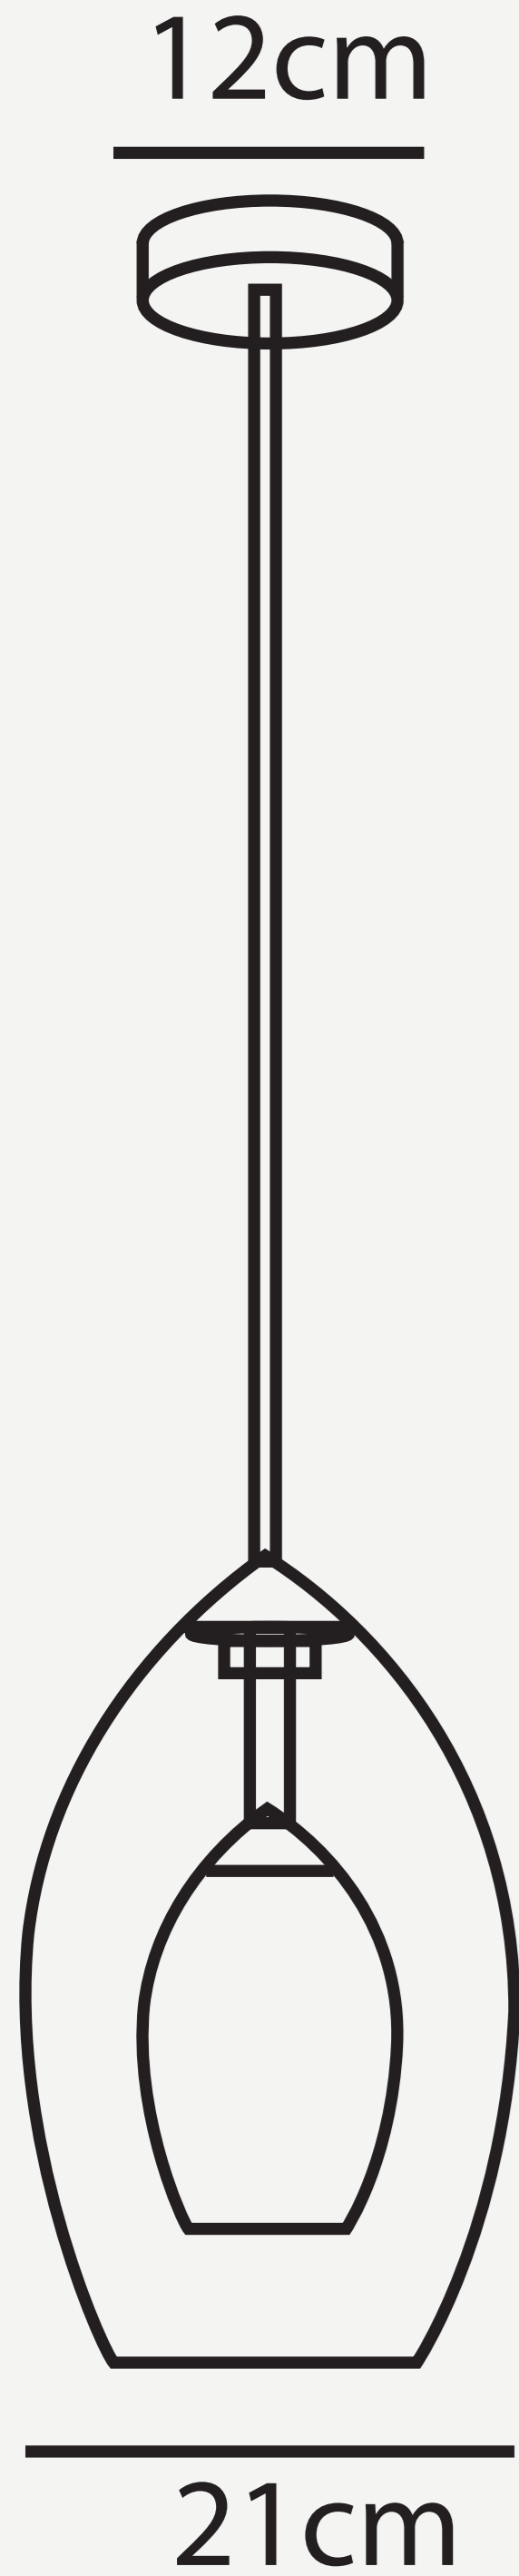

**BLUE DIAMOND PENDANT
LAMP**

L O D A M E R

BLUE DIAMOND PENDANT LAMP

L O D A M E R

Power source :	AC
Finish :	Iron
Material (s) :	Metal+Glass
Number of light sources :	1
Light source :	LED bulbs
Light source :	G9
Lighting Area :	5-10square meters
Voltage :	110~240 V
Glass Color:	Clear
Is Dimmable :	No
Cord :	(Customable)
Size :	Style A :D21xH34cm / D50xH34cm / D98xH34cm Style B :D29xH27cm / D65xH27cm / D106xH27cm