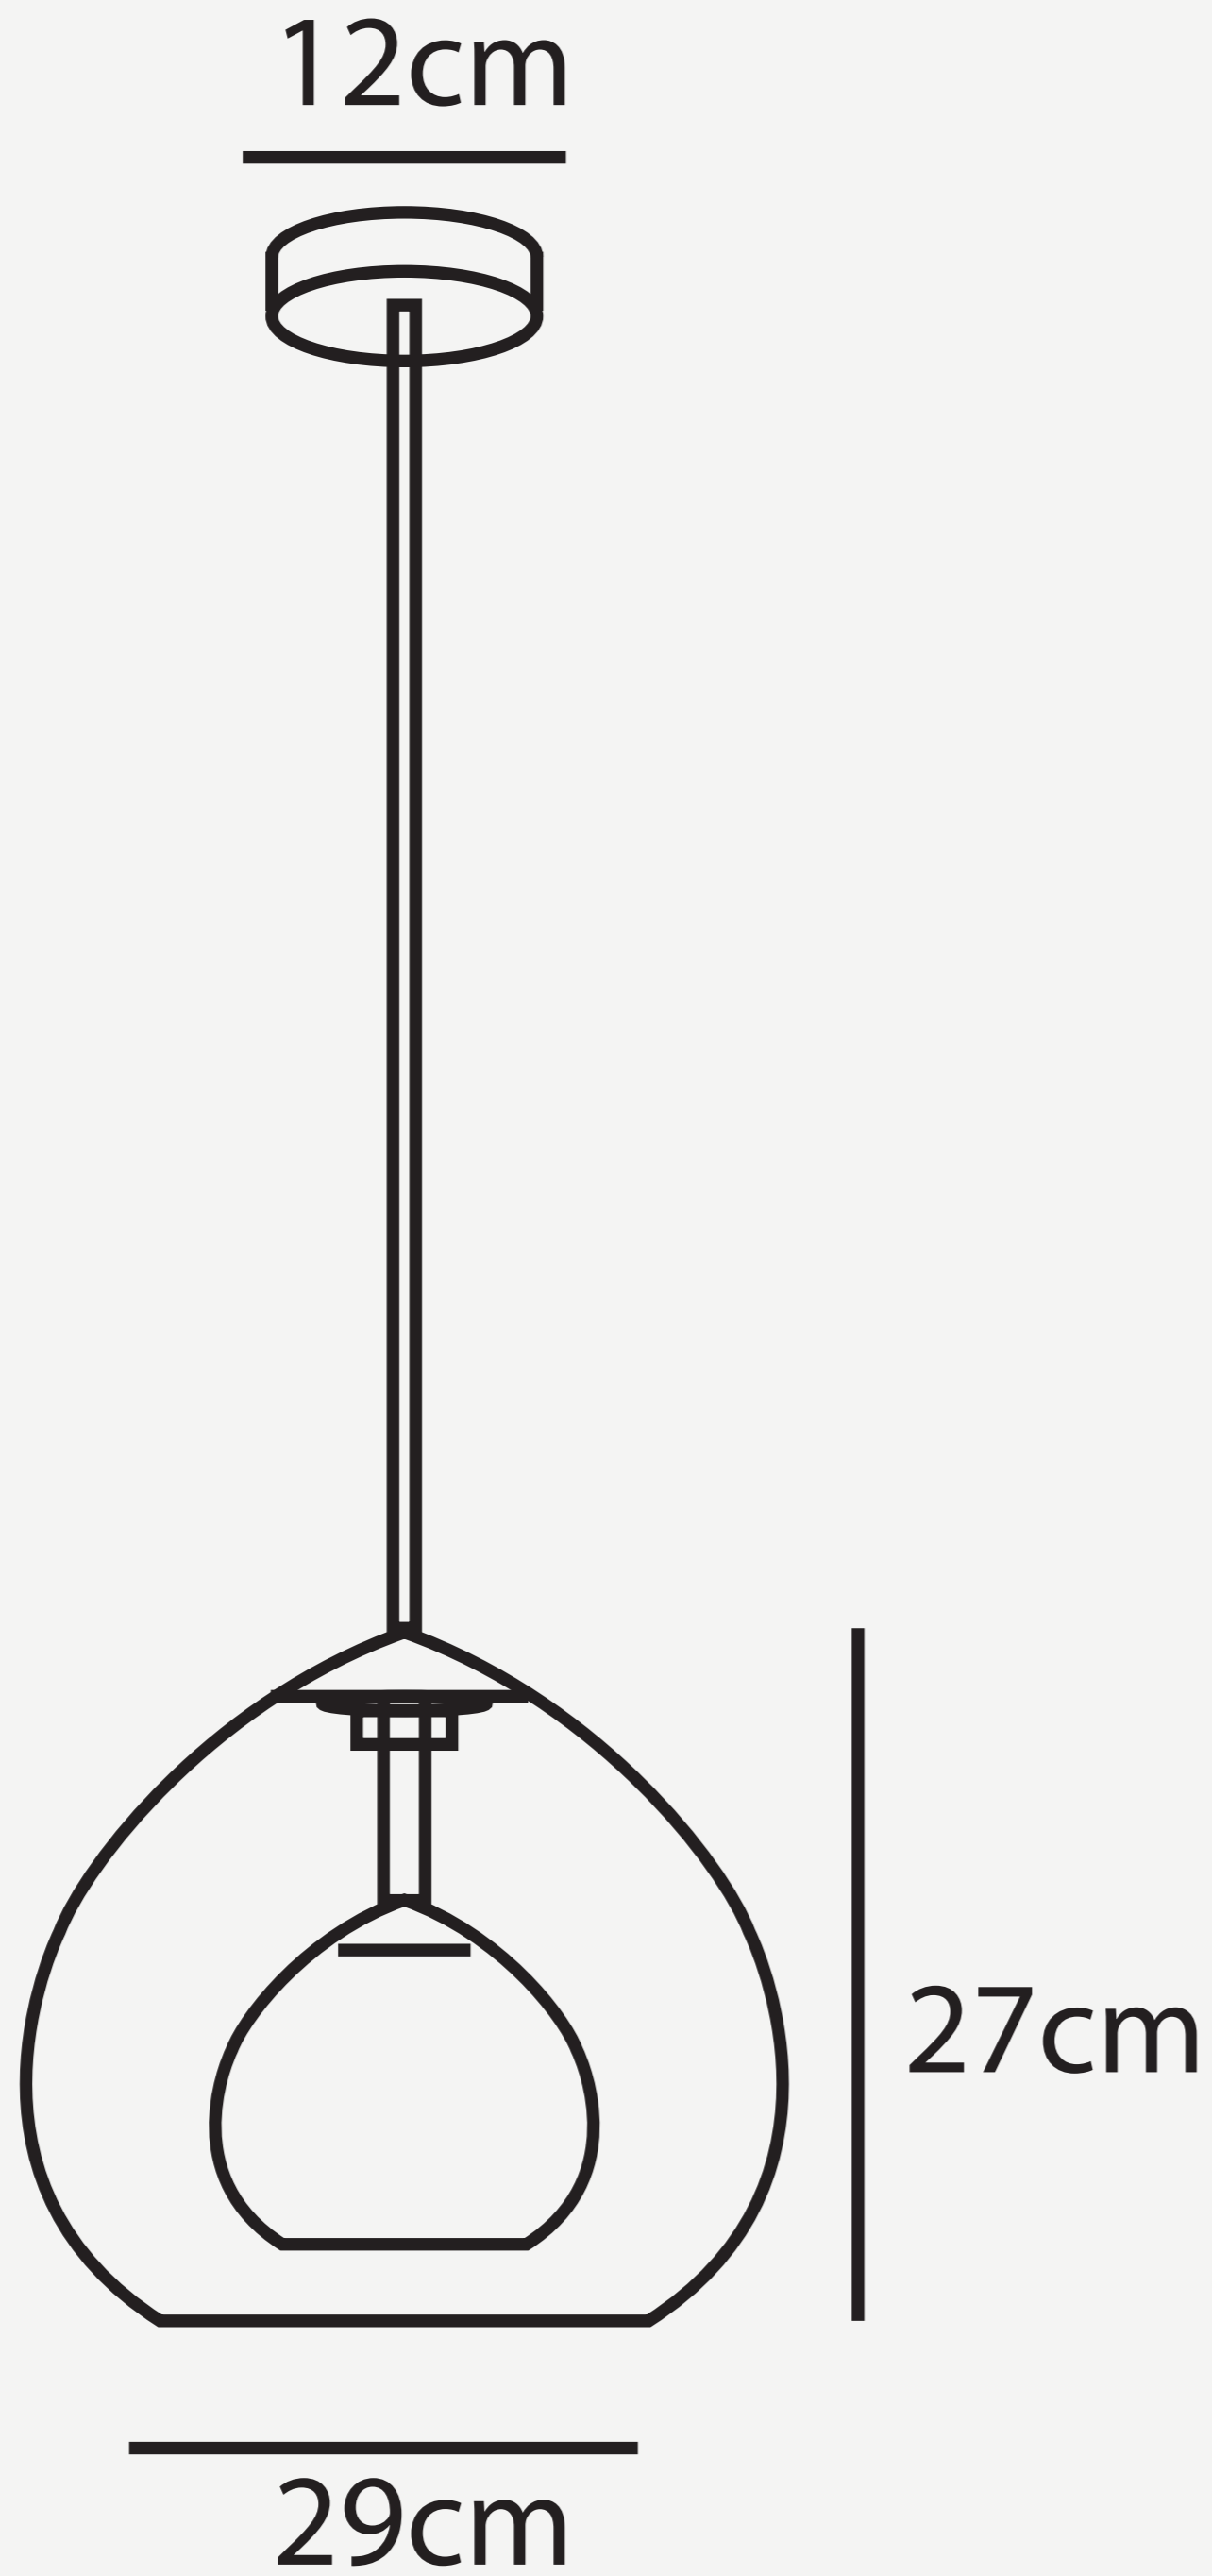

**BLUE DIAMOND PENDANT
LAMP**

L O D A M E R

BLUE DIAMOND PENDANT LAMP

L O D A M E R

Power source :	AC
Finish :	Iron
Material (s) :	Metal+Glass
Number of light sources :	1
Light source :	LED bulbs
Light source :	G9
Lighting Area :	5-10square meters
Voltage :	110~240 V
Glass Color:	Clear
Is Dimmable :	No
Cord :	(Customable)
Size :	Style A :D21xH34cm / D50xH34cm / D98xH34cm Style B :D29xH27cm / D65xH27cm / D106xH27cm