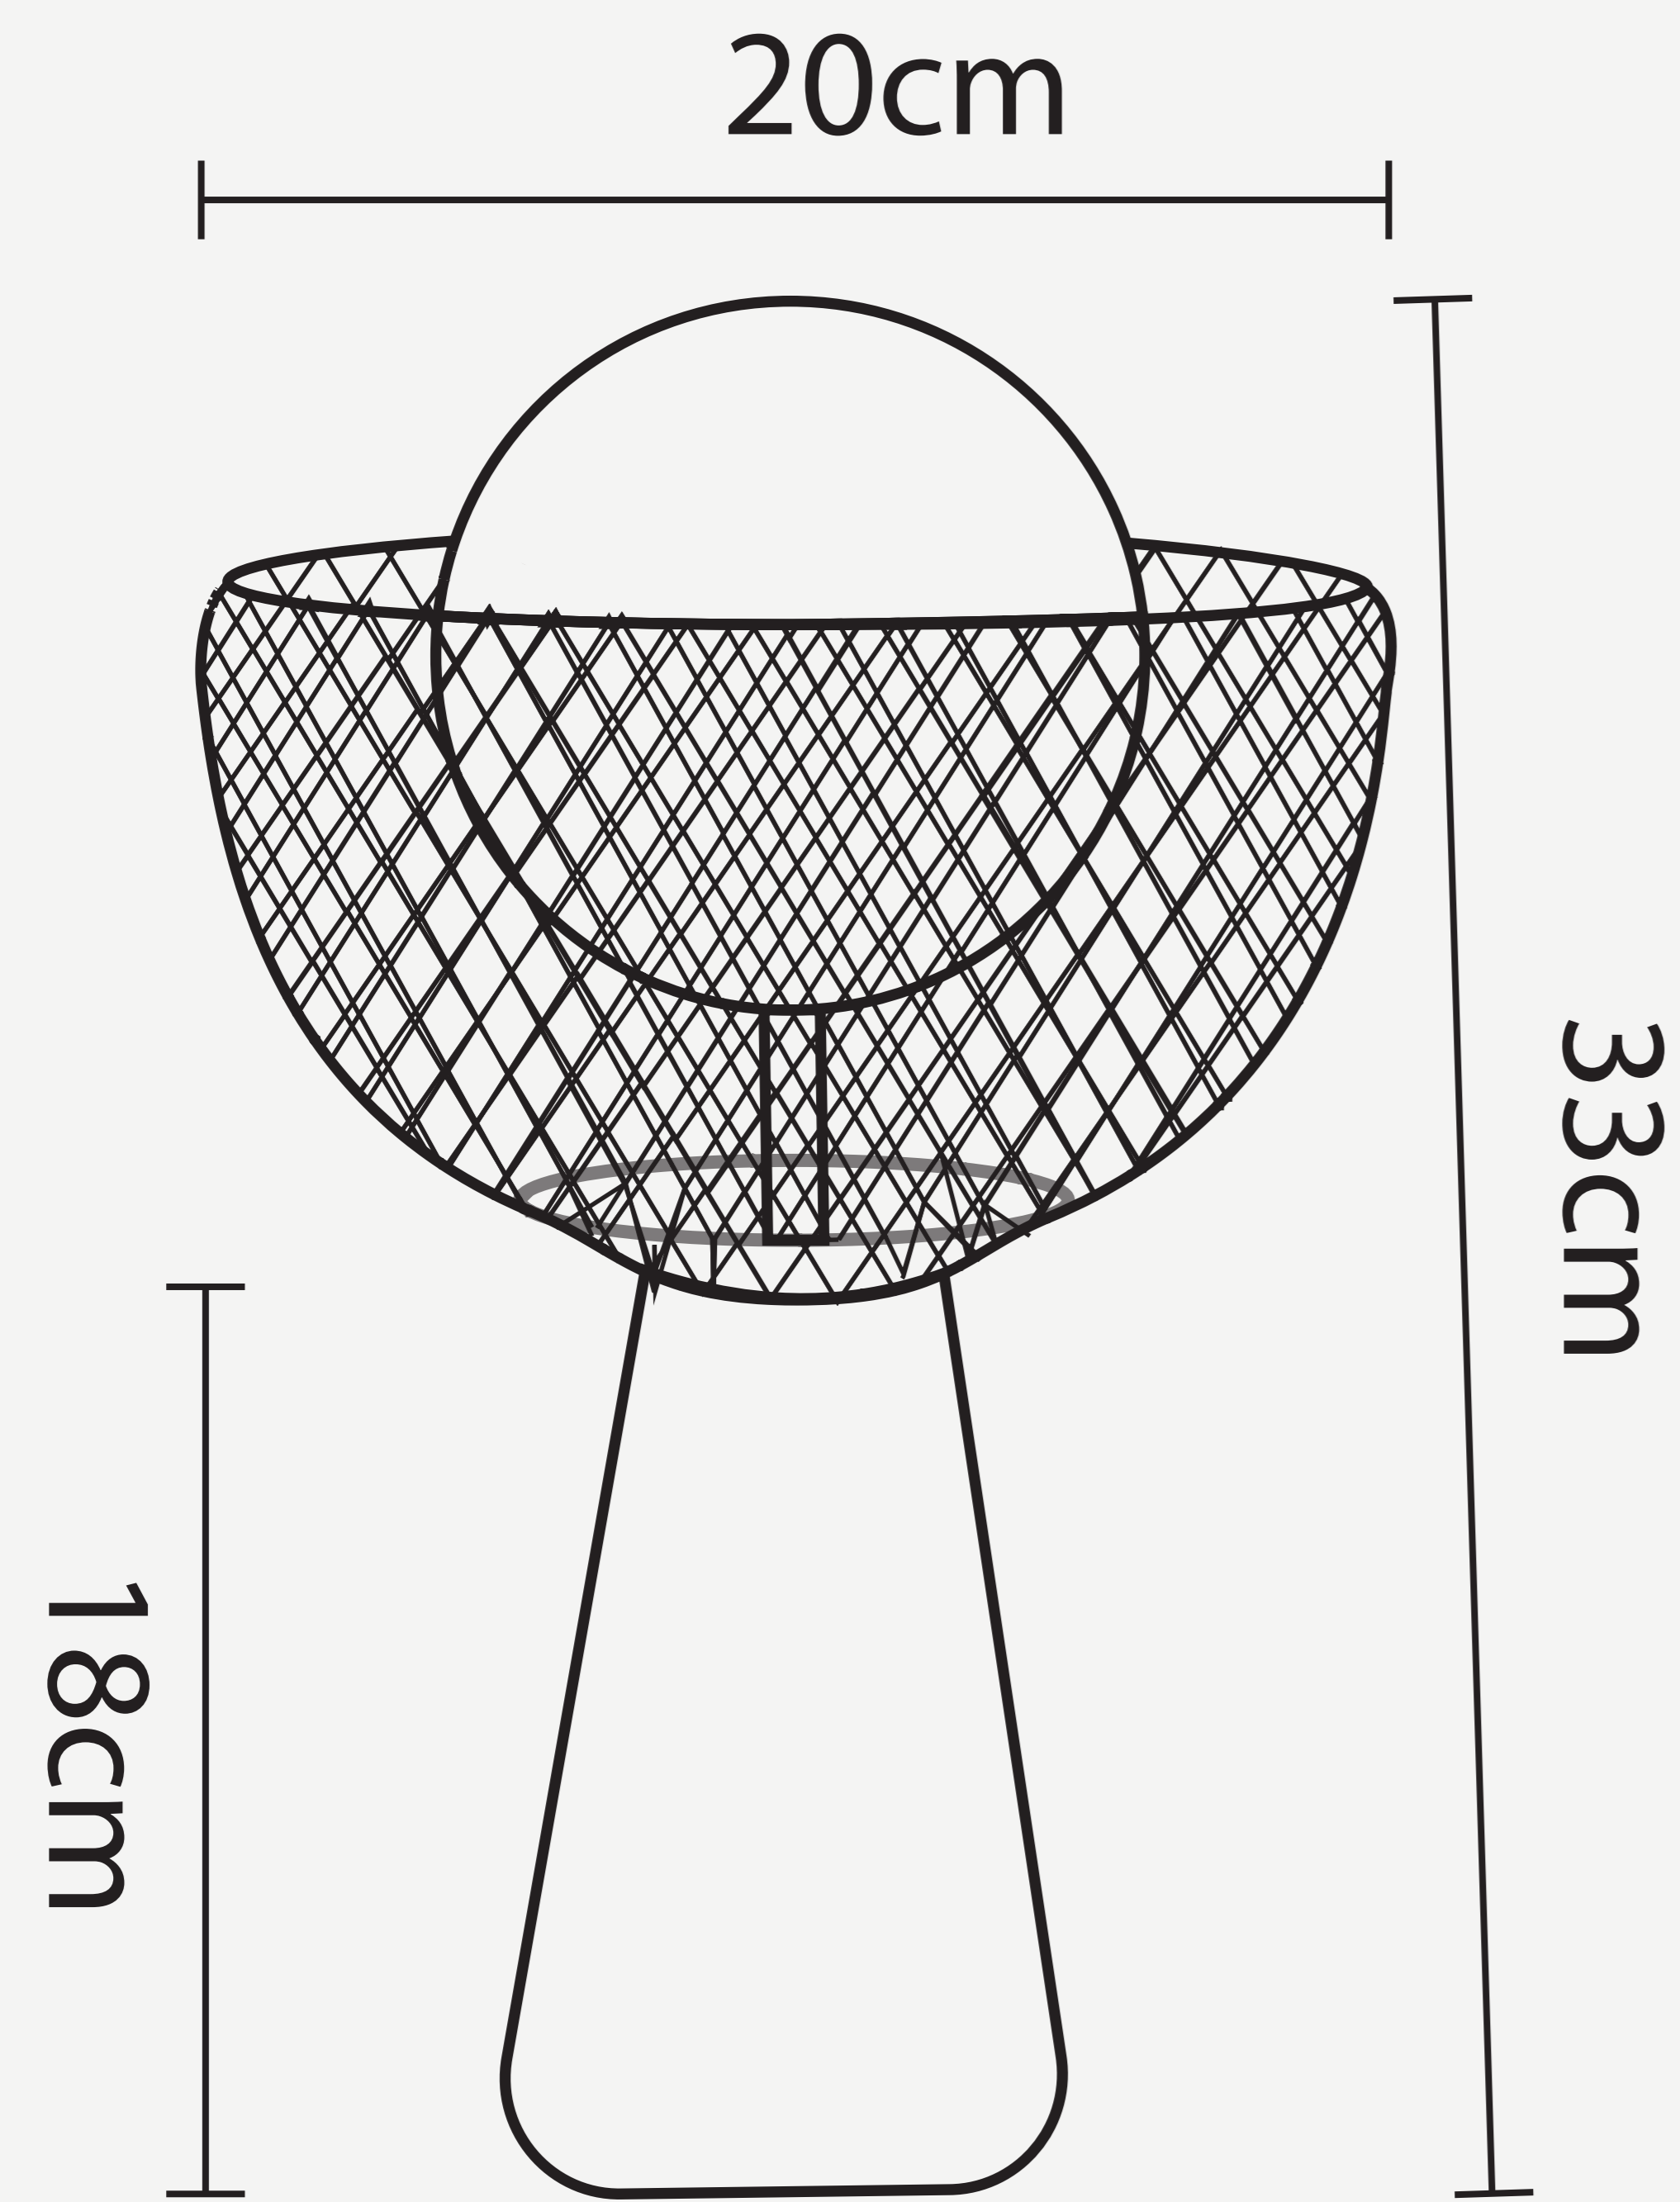

BIRD'S NEST TABLE LAMP

L O D A M E R

BIRD'S NEST TABLE LAMP

L O D A M E R

Body Material : Iron
Body Material : Wood
Voltage : 90-260V
Light source : LED bulbs
Finish : Iron
Power source : AC
Power : 21-30 W
Material (s) : Metal