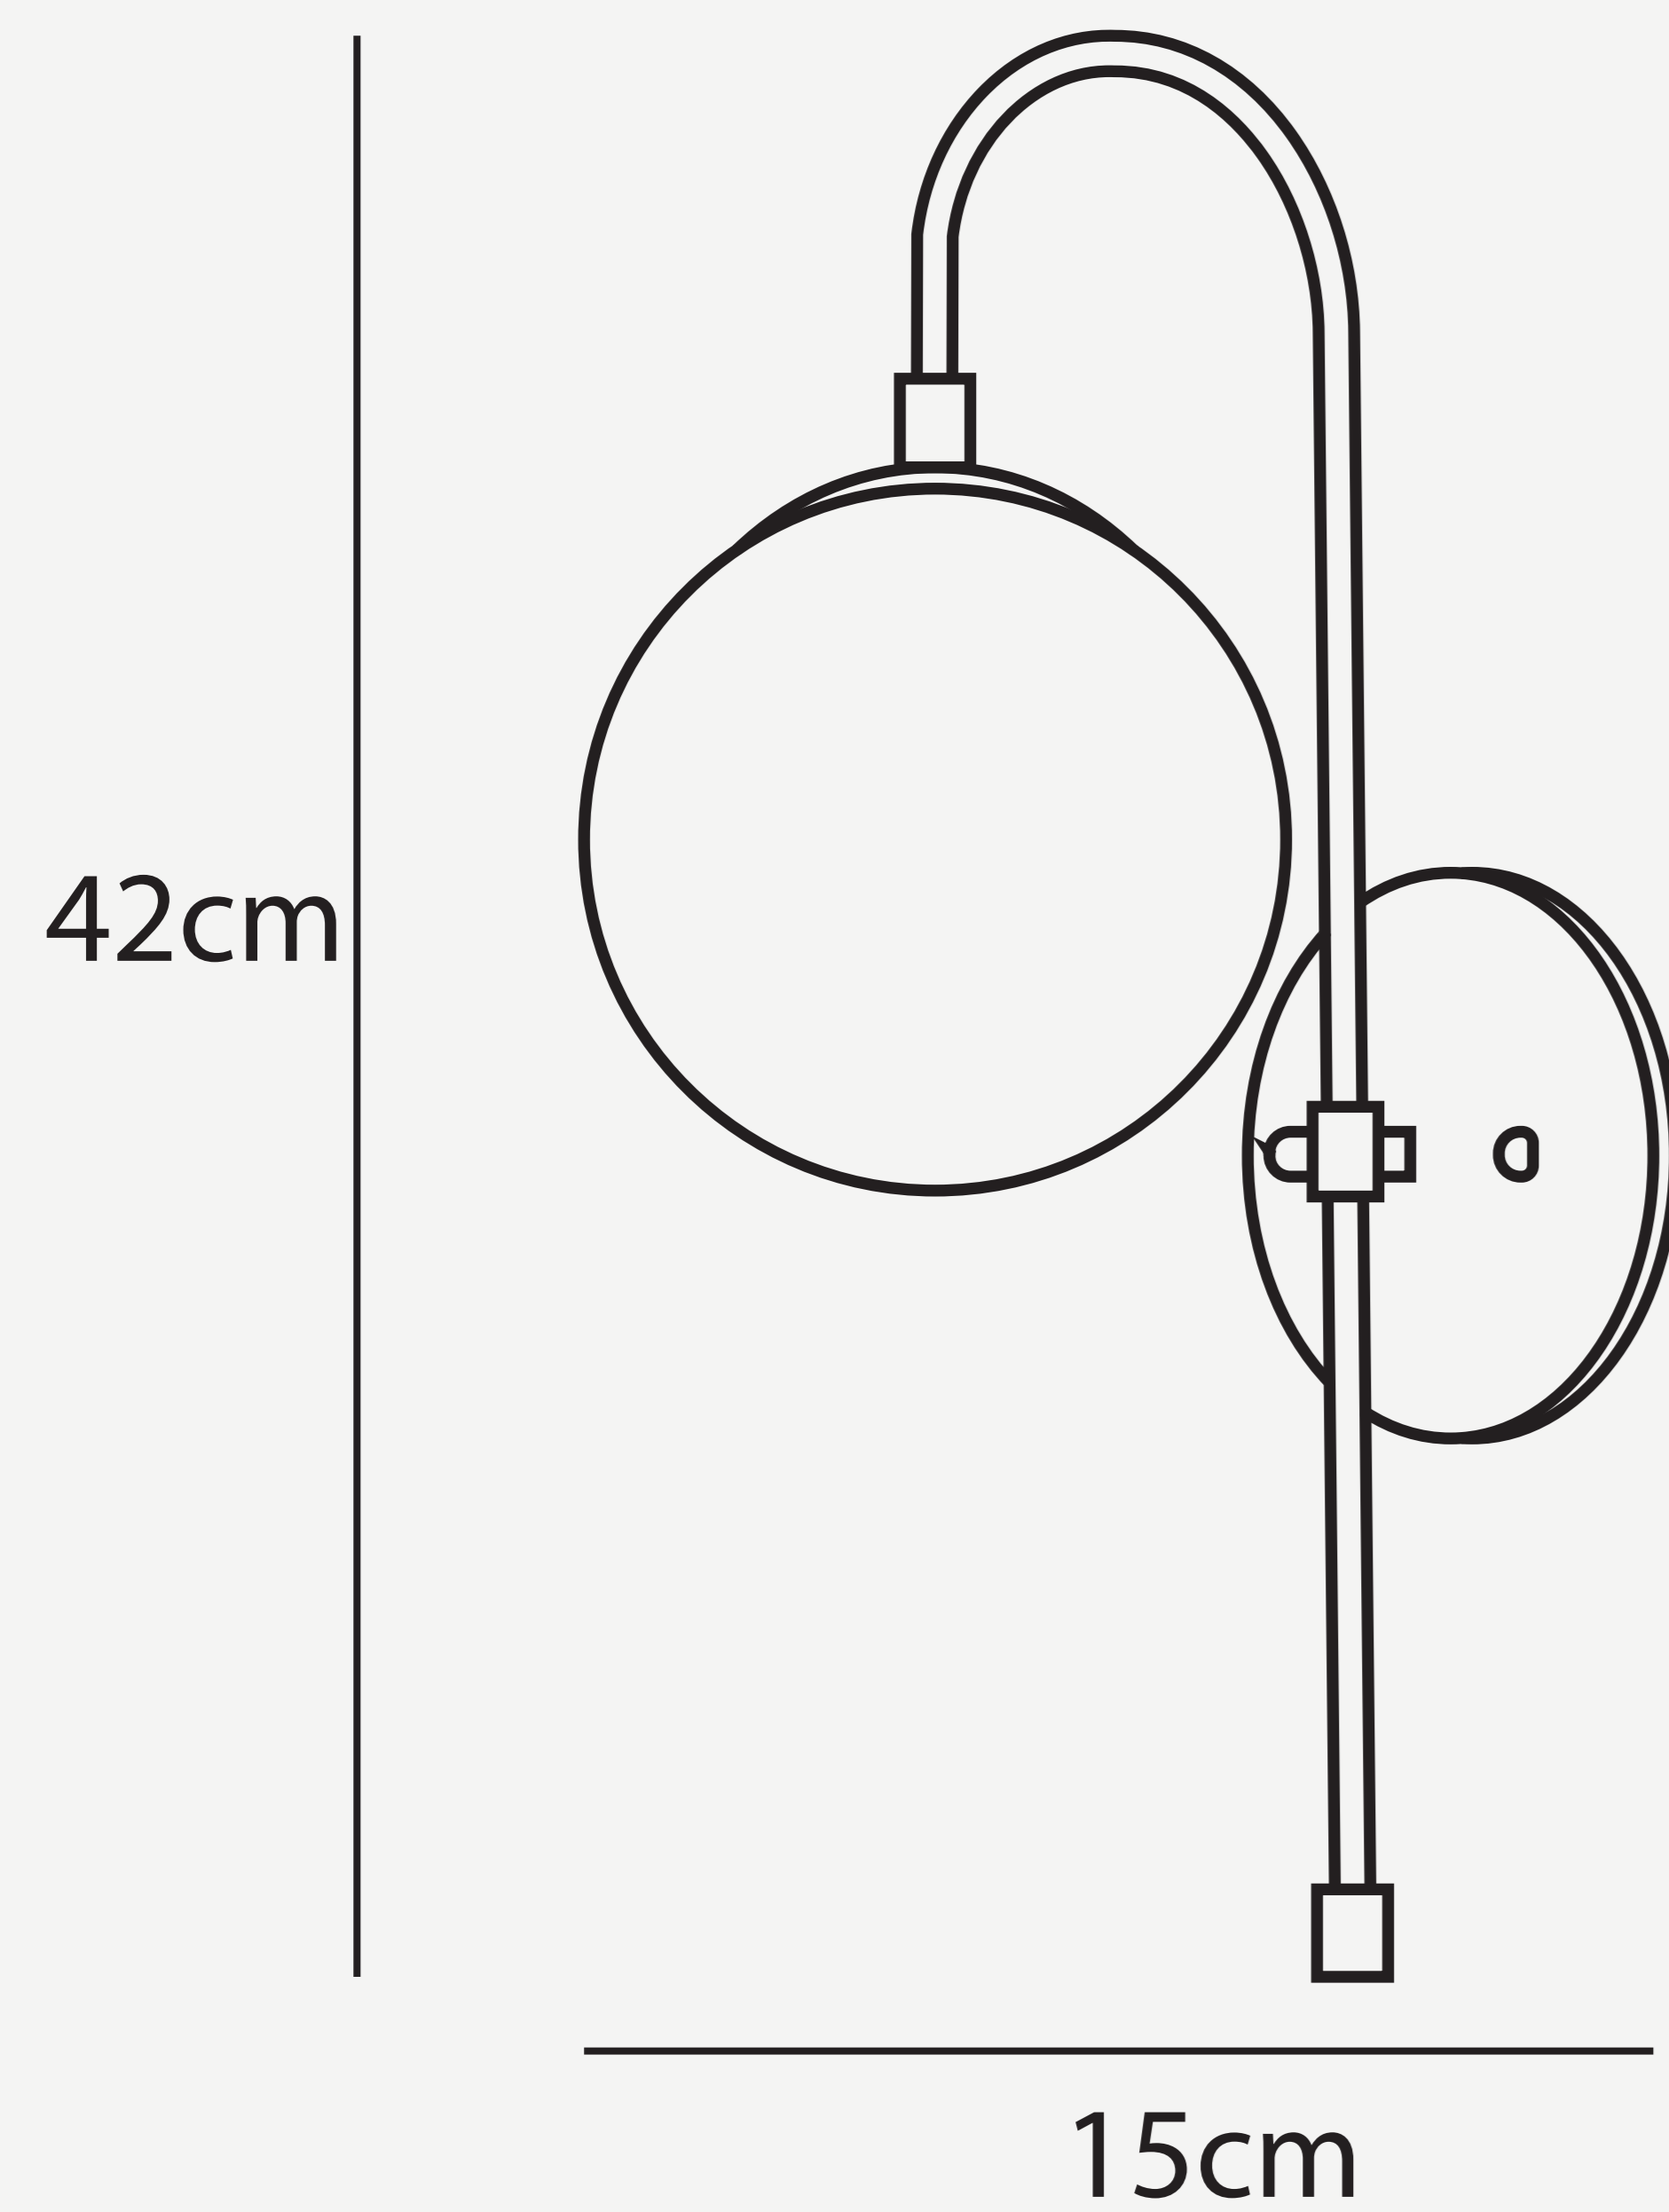

BEIAIDI WALL LAMP

L O D A M E R

BEIAIDI WALL LAMP

L O D A M E R

Power source :	AC
Material (s) :	Metal
Body Material :	Glass
Glass Color:	White
Shade type :	Frosted Glass
Body Color :	Gold
Number of light sources :	1
Light source :	LED bulbs
Light source :	E27
Lighting Area :	5-10square meters
Voltage :	90~260V
Is Dimmable :	No
Size :	D15cm x H42cm