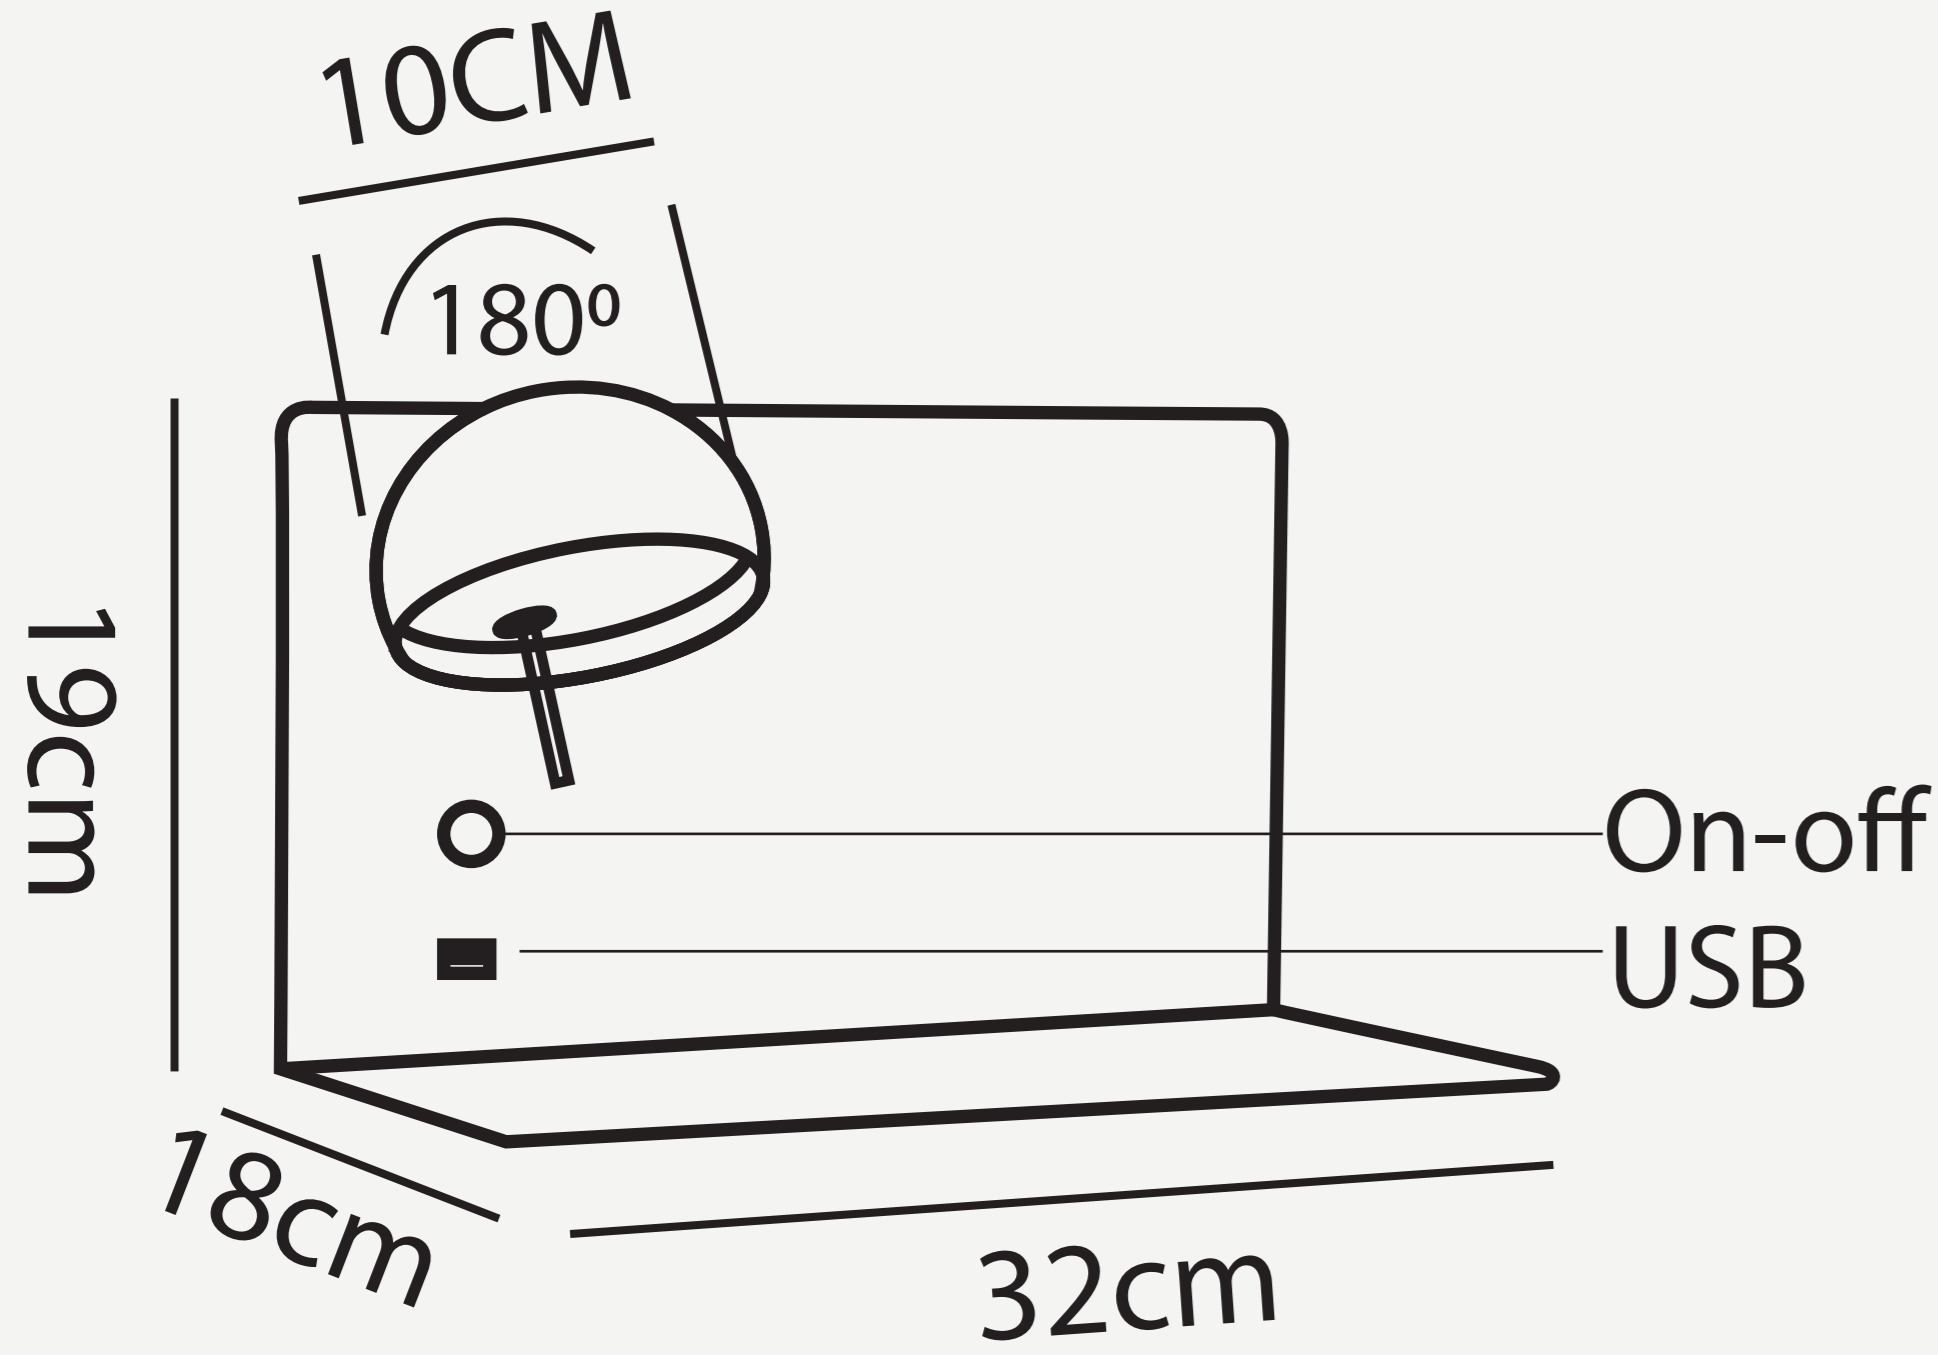

**BEDDY WALL LAMPS BY
DANOS SALGADOS**

L O D A M E R

**BEDDY WALL LAMPS BY
DANOS SALGADOS**

L O D A M E R

Power source :	AC
Material (s) :	Metal
Body Material :	Iron
Lampshade Color :	White
Lampshade Style:	Style A/Style B/Style C
Number of light sources :	1
Light source :	LED bulbs
Lighting Area	5-10square meters
Voltage :	90~260V
Is Dimmable :	No