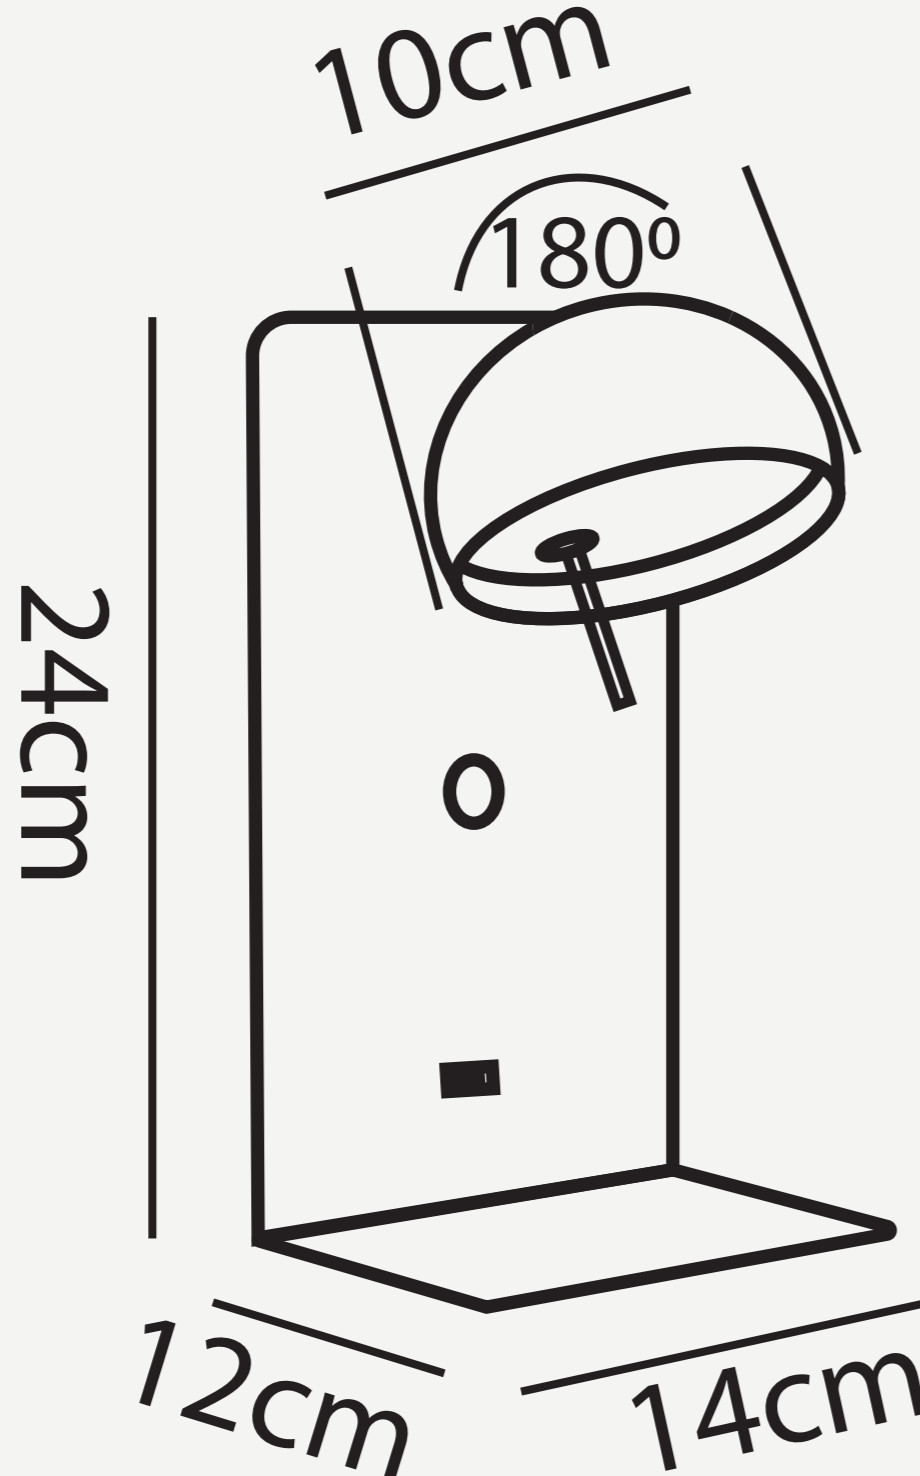

**BEDDY WALL LAMPS BY
DANOS SALGADOS**

L O D A M E R

**BEDDY WALL LAMPS BY
DANOS SALGADOS**

L O D A M E R

Power source :	AC
Material (s) :	Metal
Body Material :	Iron
Lampshade Color :	White
Lampshade Style:	Style A/Style B/Style C
Number of light sources :	1
Light source :	LED bulbs
Lighting Area	5-10square meters
Voltage :	90~260V
Is Dimmable :	No