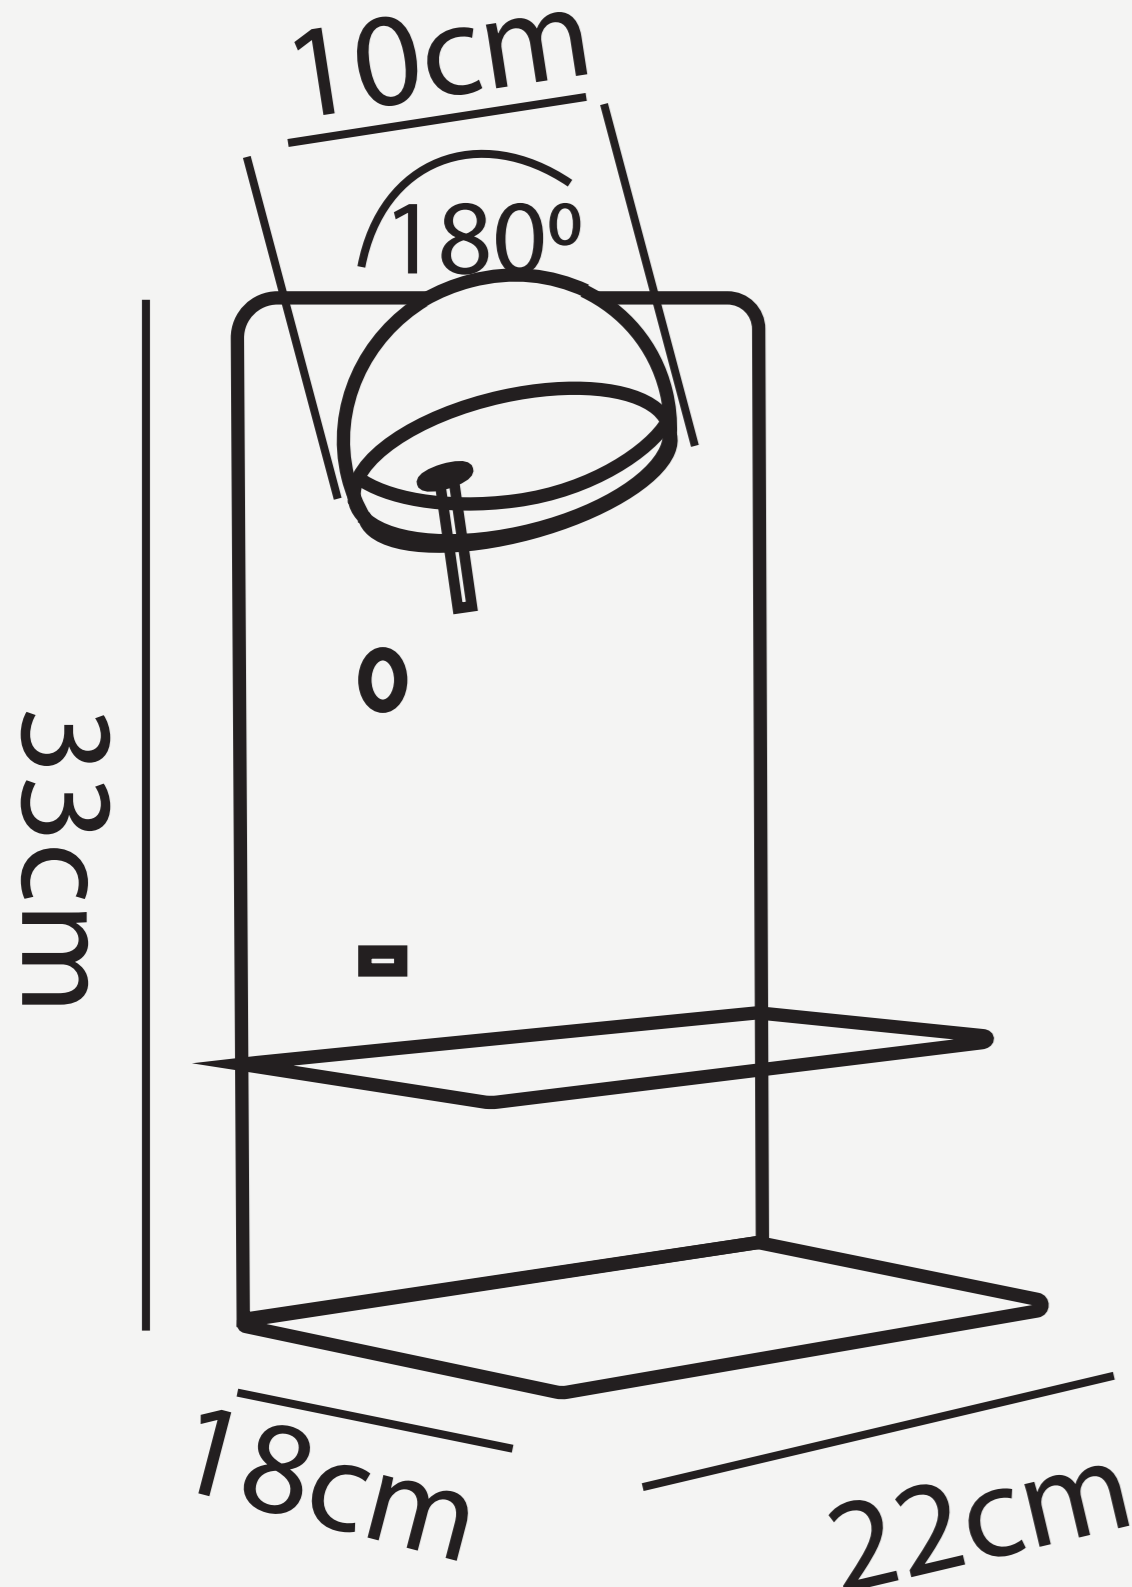

**BEDDY WALL LAMPS BY
DANOS SALGADOS**

L O D A M E R

**BEDDY WALL LAMPS BY
DANOS SALGADOS**

L O D A M E R

Power source :	AC
Material (s) :	Metal
Body Material :	Iron
Lampshade Color :	White
Lampshade Style:	Style A/Style B/Style C
Number of light sources :	1
Light source :	LED bulbs
Lighting Area	5-10square meters
Voltage :	90~260V
Is Dimmable :	No