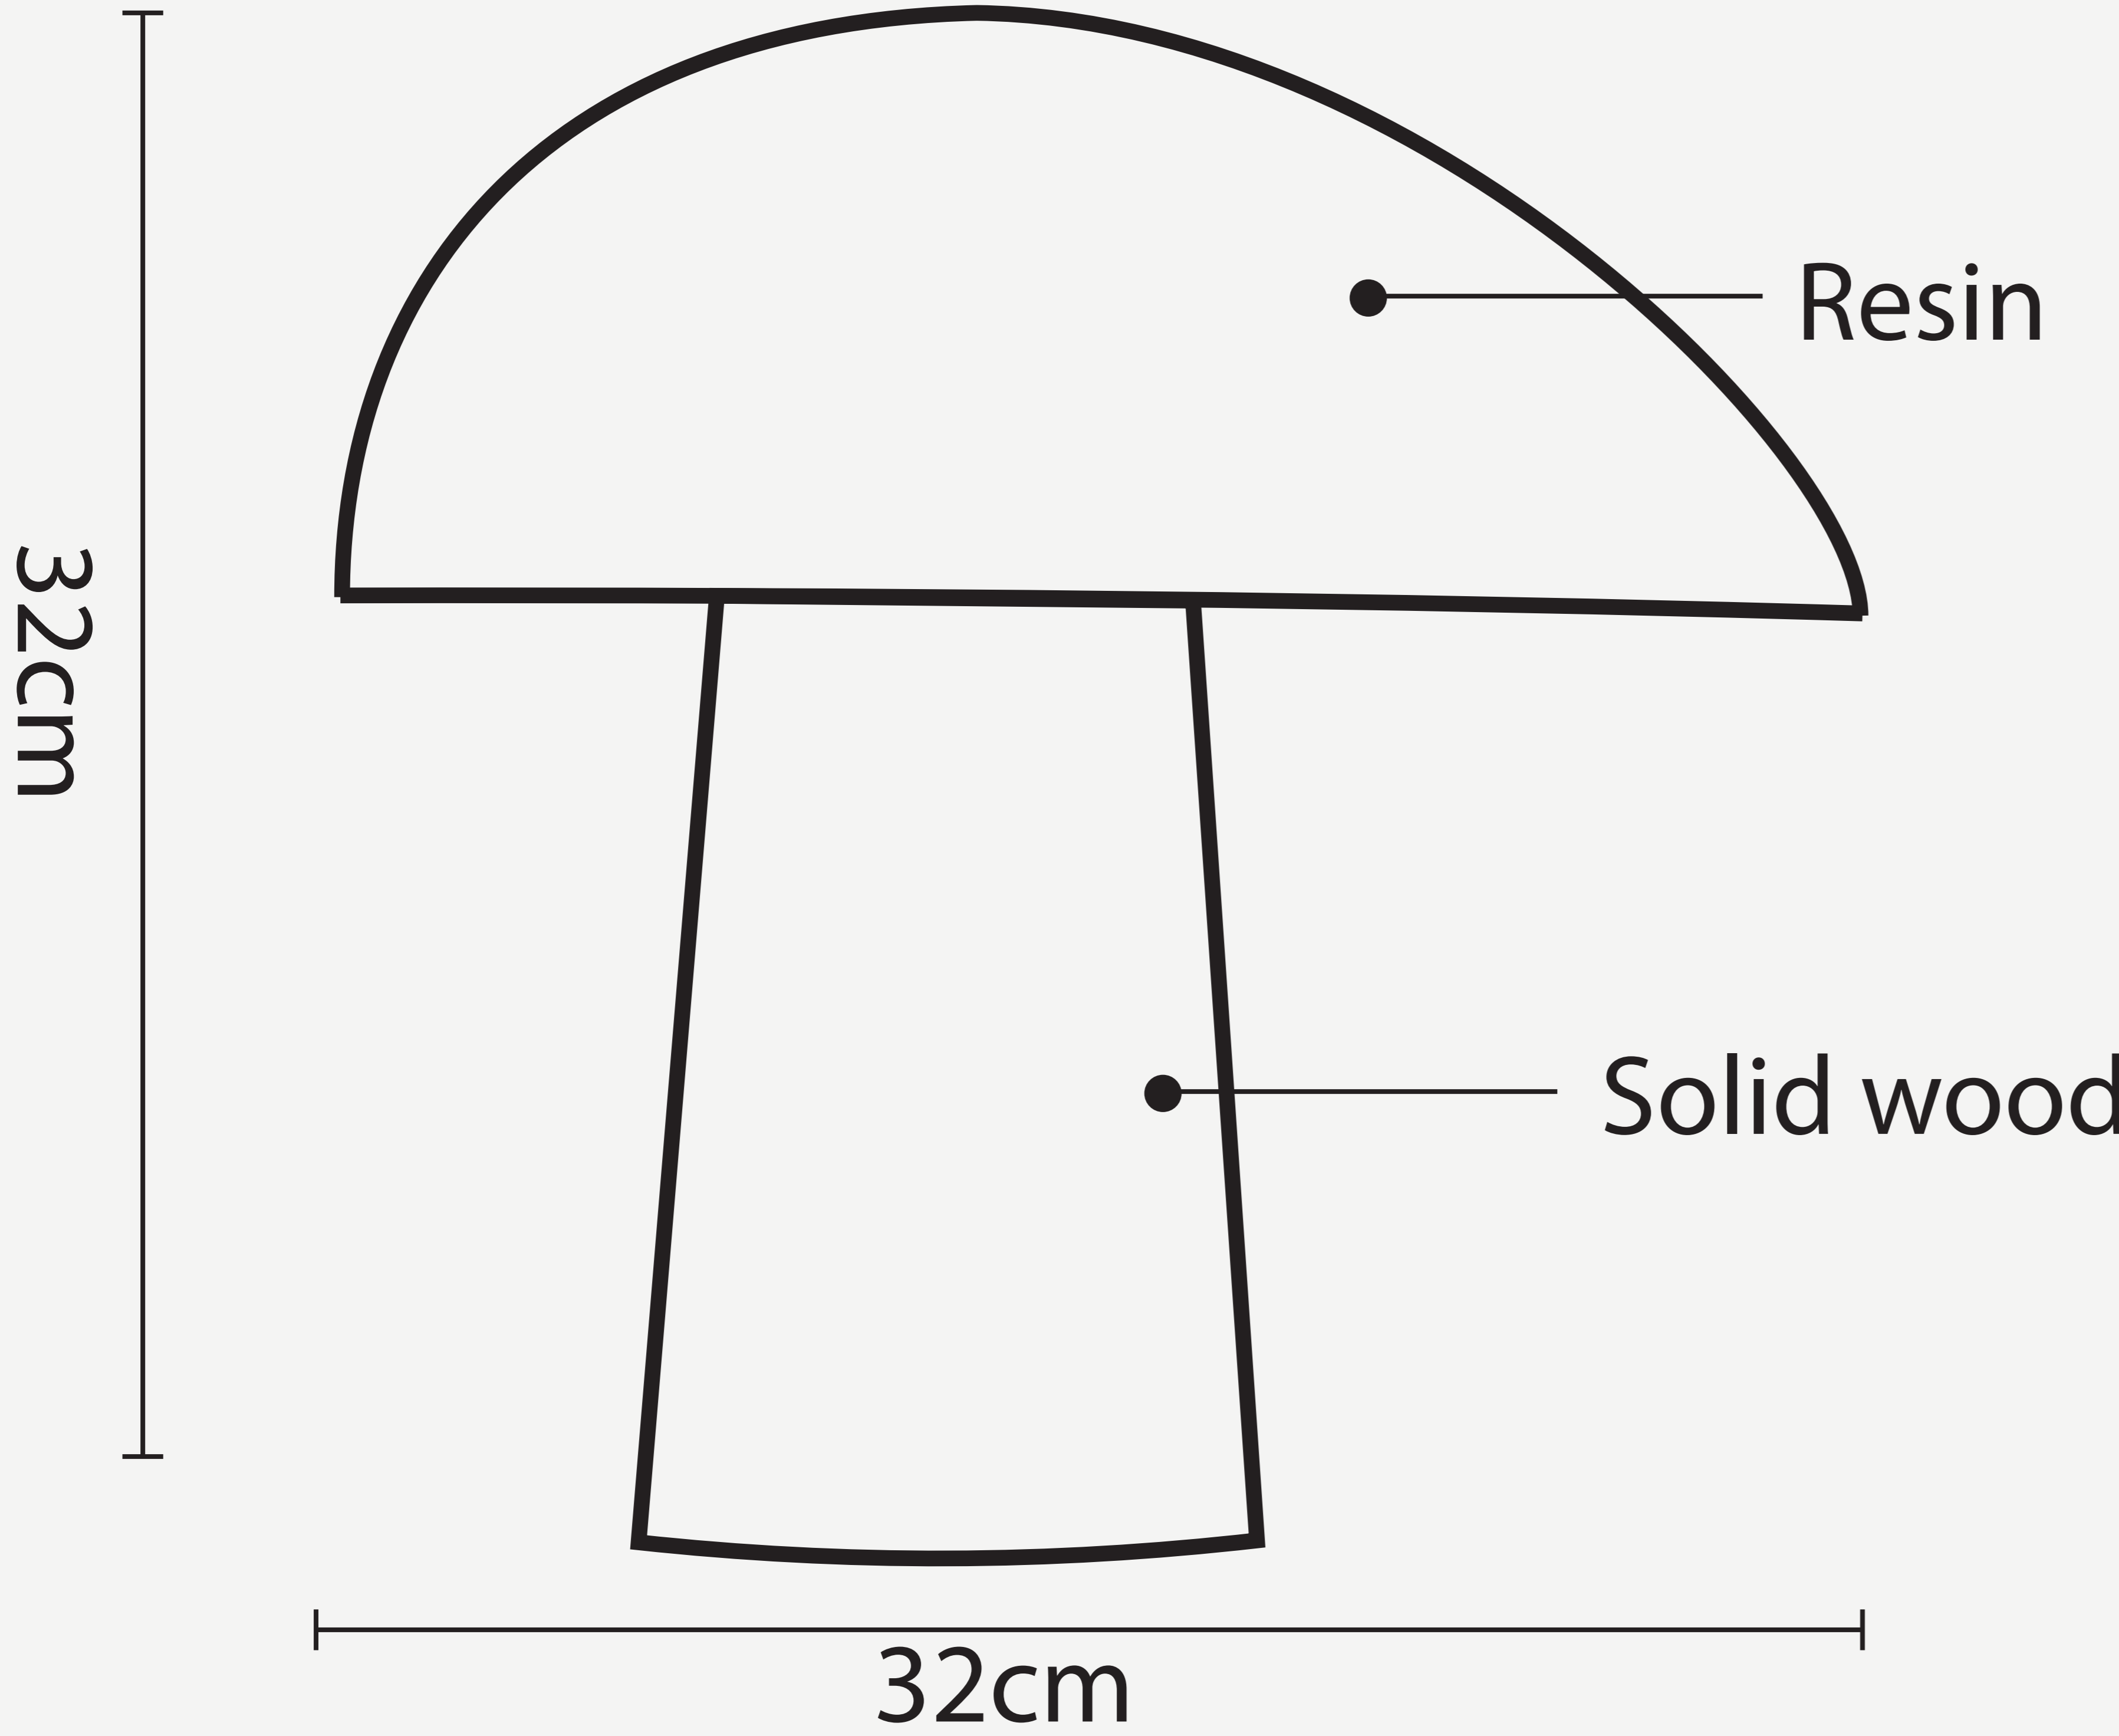

BEAK TABLE LAMP

L O D A M E R

BEAK TABLE LAMP

L O D A M E R

- Body Material : Wood
- Voltage : 90-260V
- Light source : LED bulbs
- Finish : Wood
- Power source : AC
- Power : 6-10 W
- Material (s) : RESIN
- Base Type : Wedge