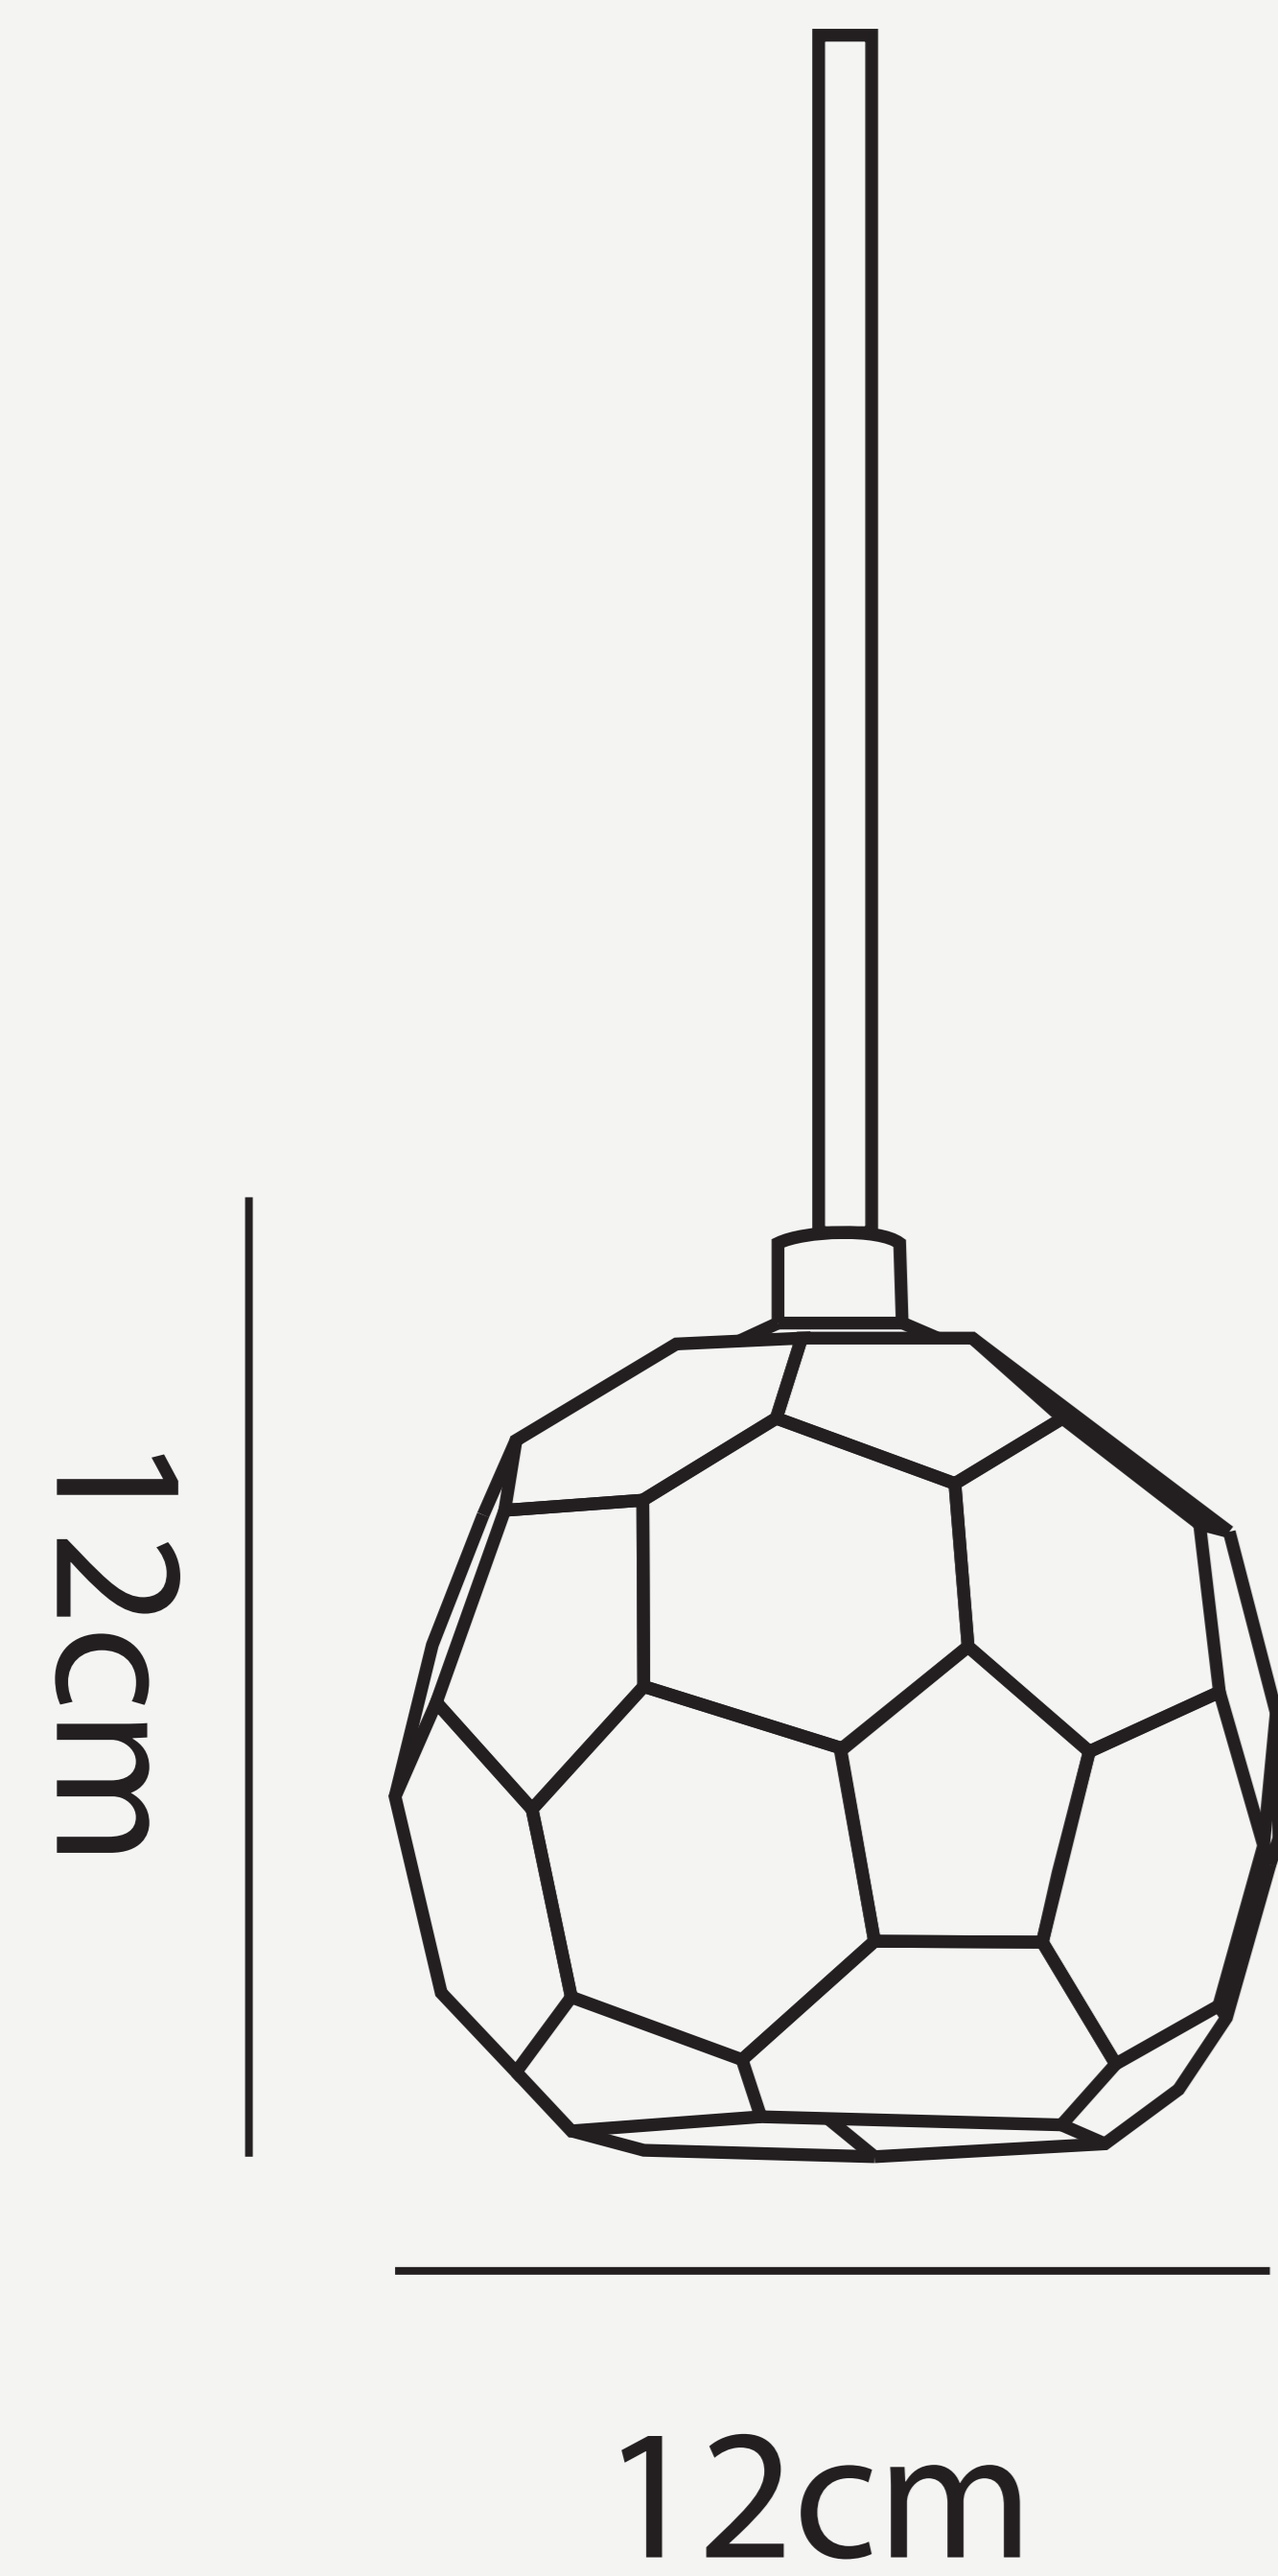

**BALLE BE CRYSTAL BALL
PENDANT LAMP**

L O D A M E R

BALLE BE CRYSTAL BALL PENDANT LAMP

L O D A M E R

Power source :	AC
Finish :	Iron
Material (s) :	Metal+Crystal
Ceiling Type :	Round Ceiling / Long Ceilingng
Body Style :	1 Head / 3 Head
Number of light sources :	1
Light source :	LED bulbs
Light source :	G9
Lighting Area :	3-5square meters
Voltage :	110~240 V
Is Dimmable :	No
Cord :	150cm (Customable)
Size :	D12xH12cm