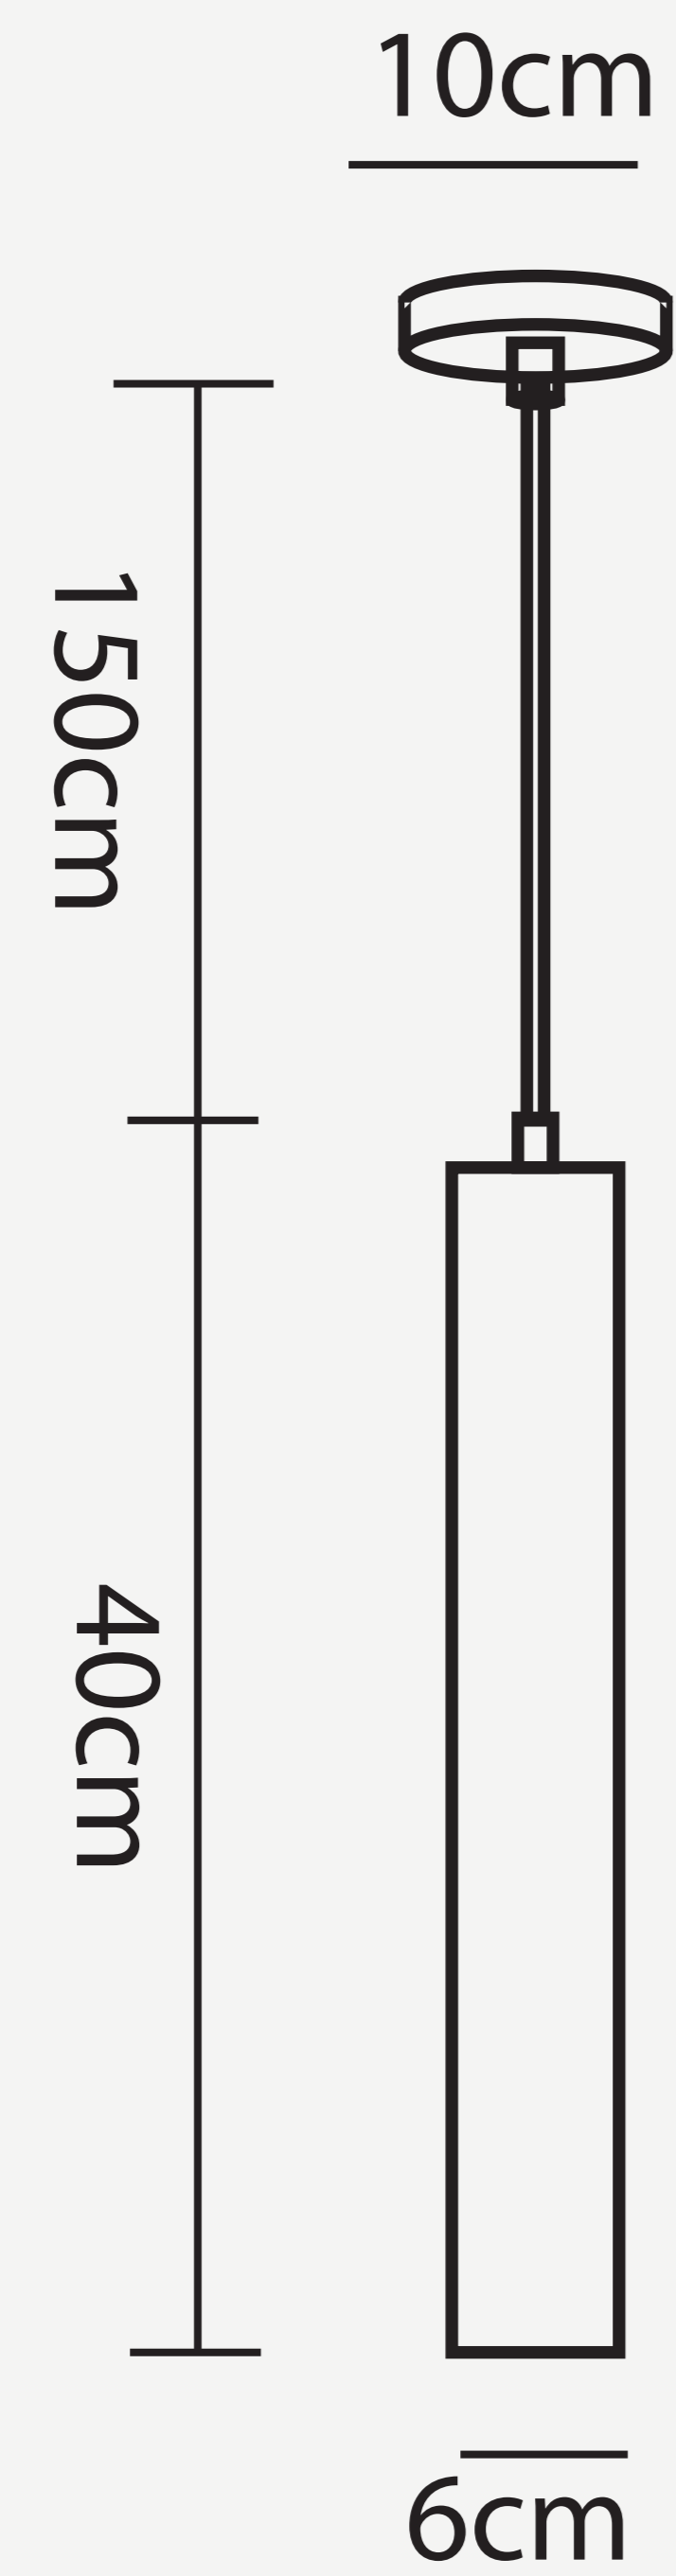

**ATHENS PENDANT**

**L O D A M E R**

## ATHENS PENDANT

## L O D A M E R

Power source :	AC
Finish :	Iron
Material (s) :	Metal
Body Style :	Pendant Lamp
Body Color :	Red/Yellow/White/Blue
Number of light sources :	1
Light source :	LED bulbs
Lighting Area :	3-5square meters
Voltage :	110~220V
Is Dimmable :	No
Cord :	150cm(Customable)
Size :	D6cmxH40cm