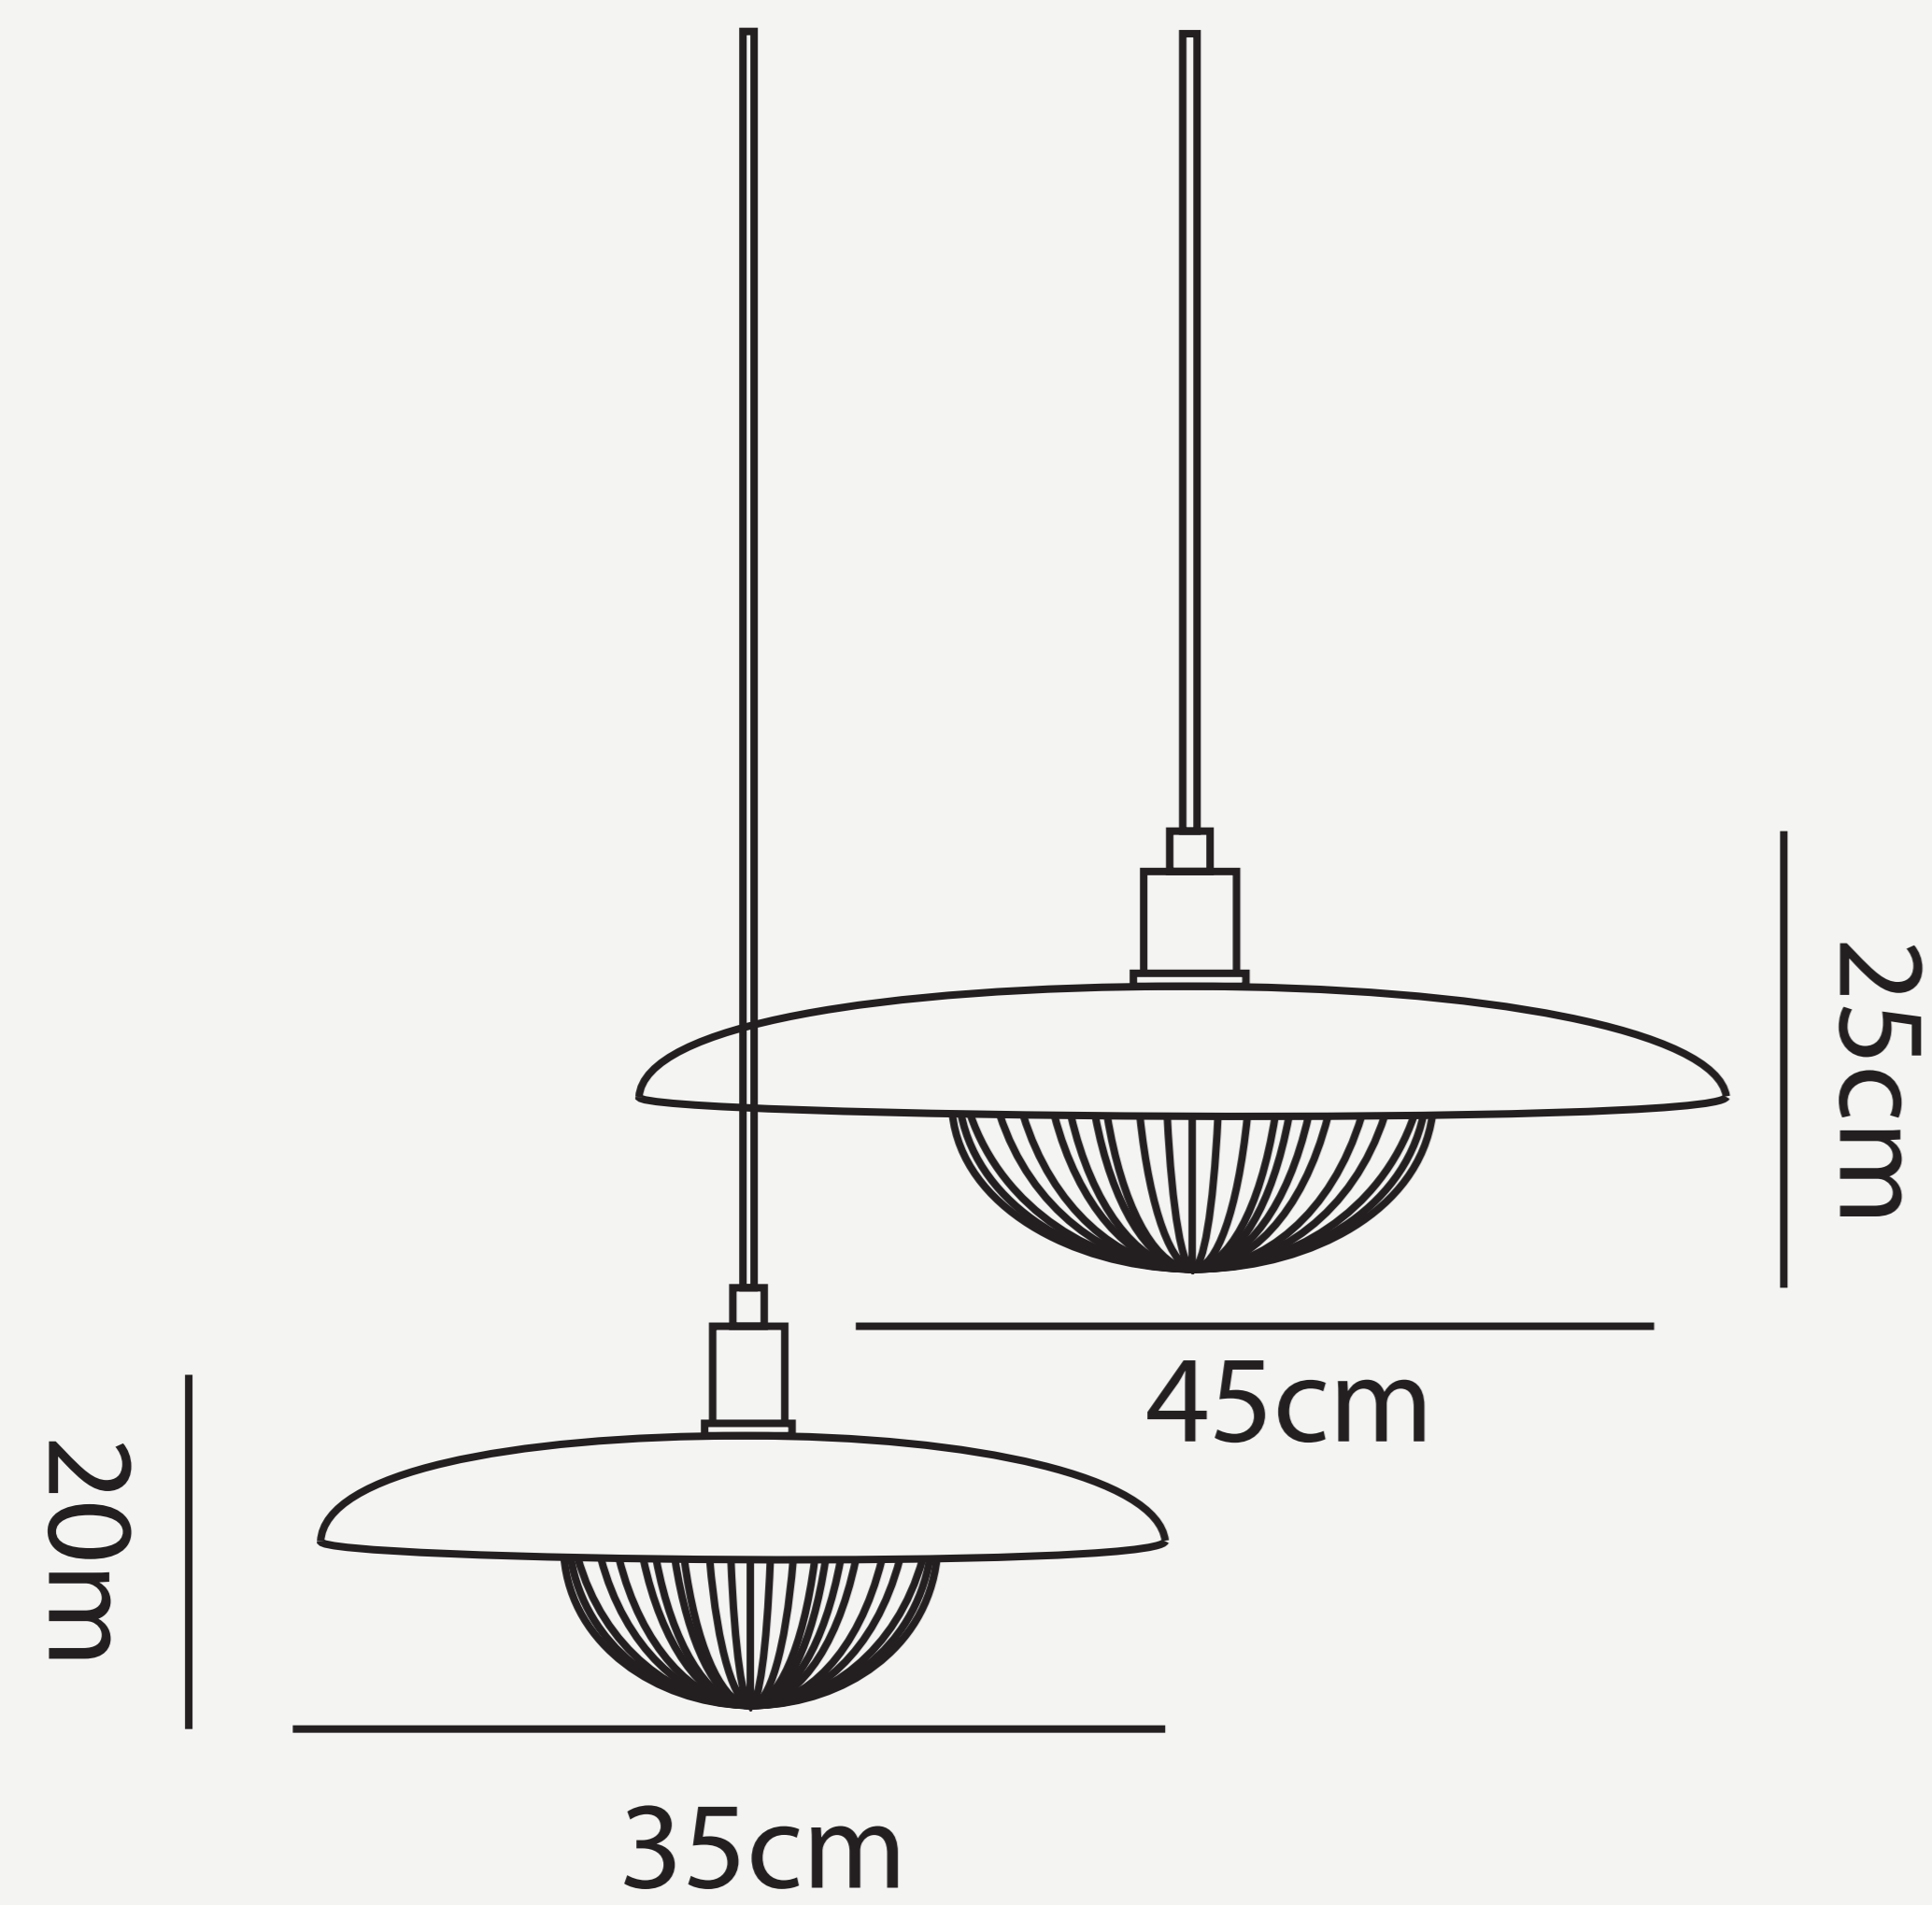

ARTUREST PENDANT LAMP

L O D A M E R

ARTUREST PENDANT LAMP

L O D A M E R

Power source :	AC
Finish :	Iron
Material (s) :	Metal
Body Style :	Style A / Style B / Style c
Number of light sources :	1
Light source	LED bulbs
Light source :	E27
Lighting Area :	3-5square meters
Voltage :	110~240 V
Is Dimmable :	No
Cord :	(Customable)
Size :	D35xH20cm / D45xH25cm