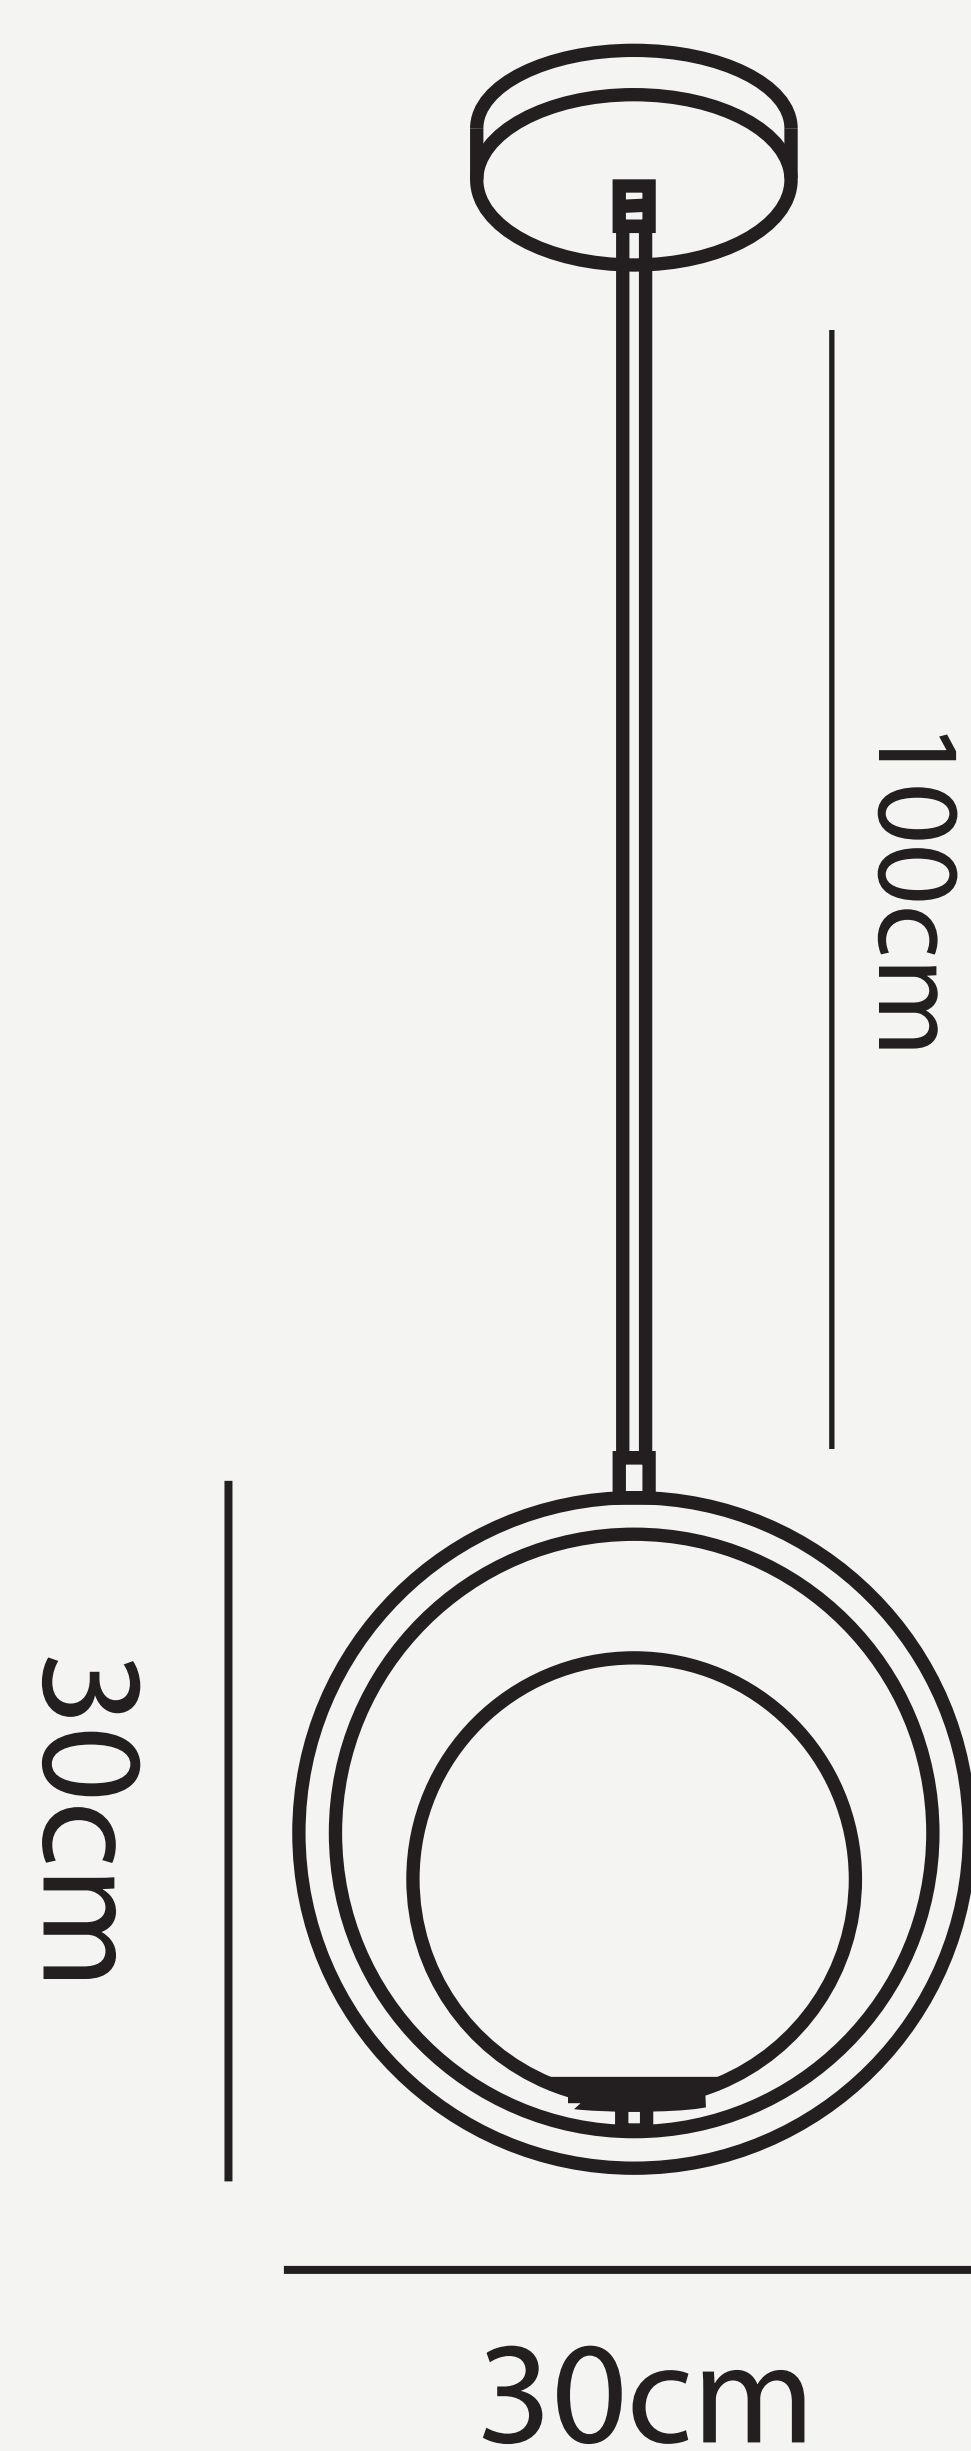

**APOLLO PENDANT**

**L O D A M E R**

# APOLLO PENDANT

# L O D A M E R

Power source :	AC
Finish :	Iron
Material (s) :	Metal
Glass Color:	Clear
Body Color :	White
Number of light sources :	1
Light source :	LED bulbs
Light source :	E27
Lighting Area :	5-10square meters
Voltage :	110~240 V
Is Dimmable :	No
Cord :	100cm(Customable)
Size :	D25cm/30cm/D35cm