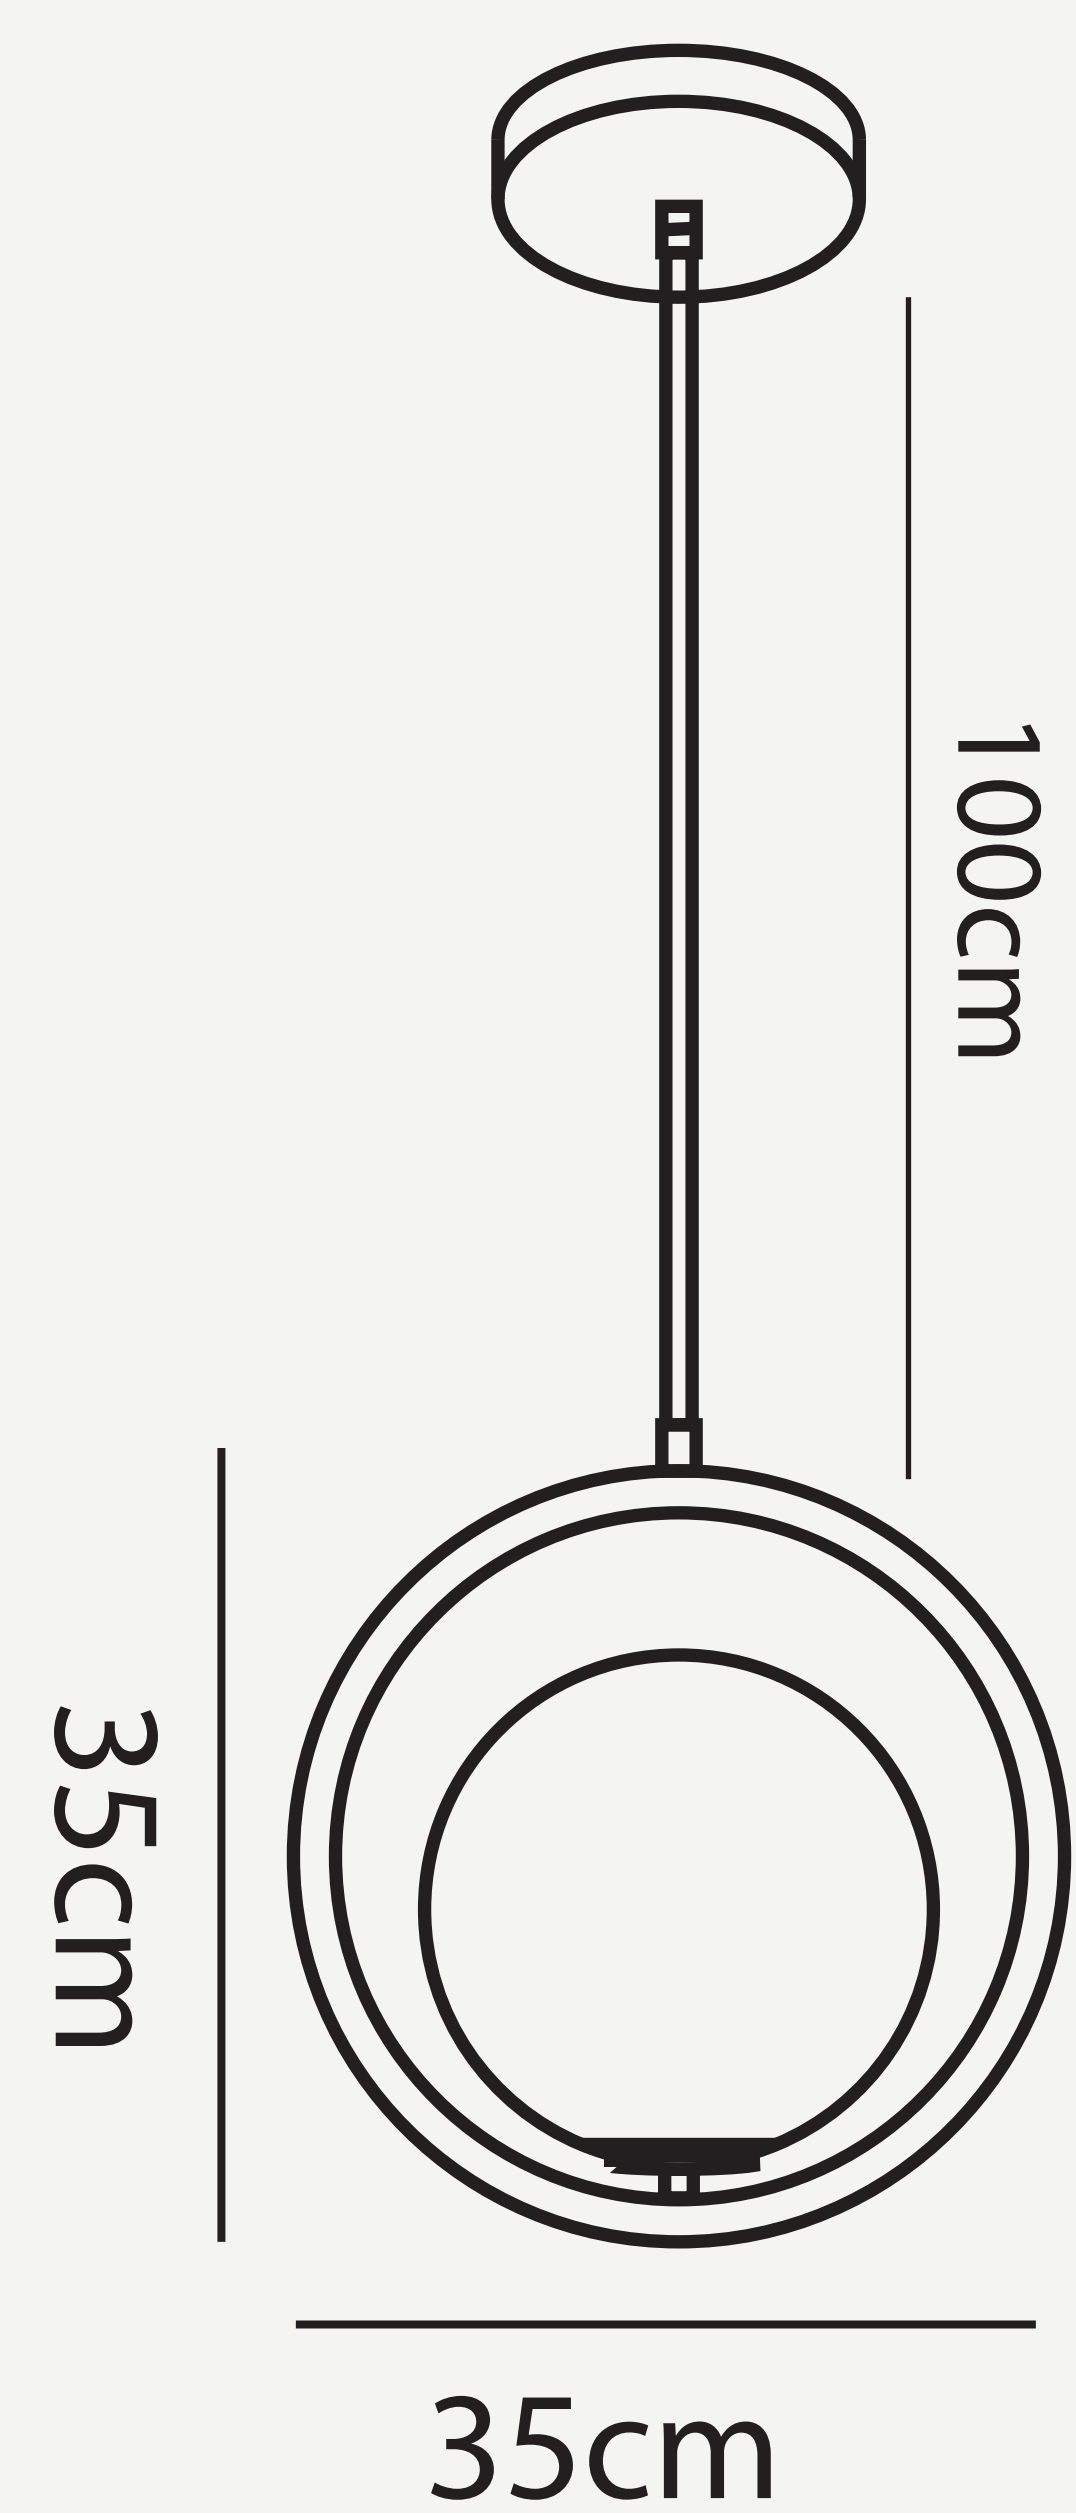

**APOLLO PENDANT**

**L O D A M E R**

# APOLLO PENDANT

# L O D A M E R

Power source :	AC
Finish :	Iron
Material (s) :	Metal
Glass Color:	Clear
Body Color :	White
Number of light sources :	1
Light source :	LED bulbs
Light source :	E27
Lighting Area :	5-10square meters
Voltage :	110~240 V
Is Dimmable :	No
Cord :	100cm(Customable)
Size :	D25cm/30cm/D35cm