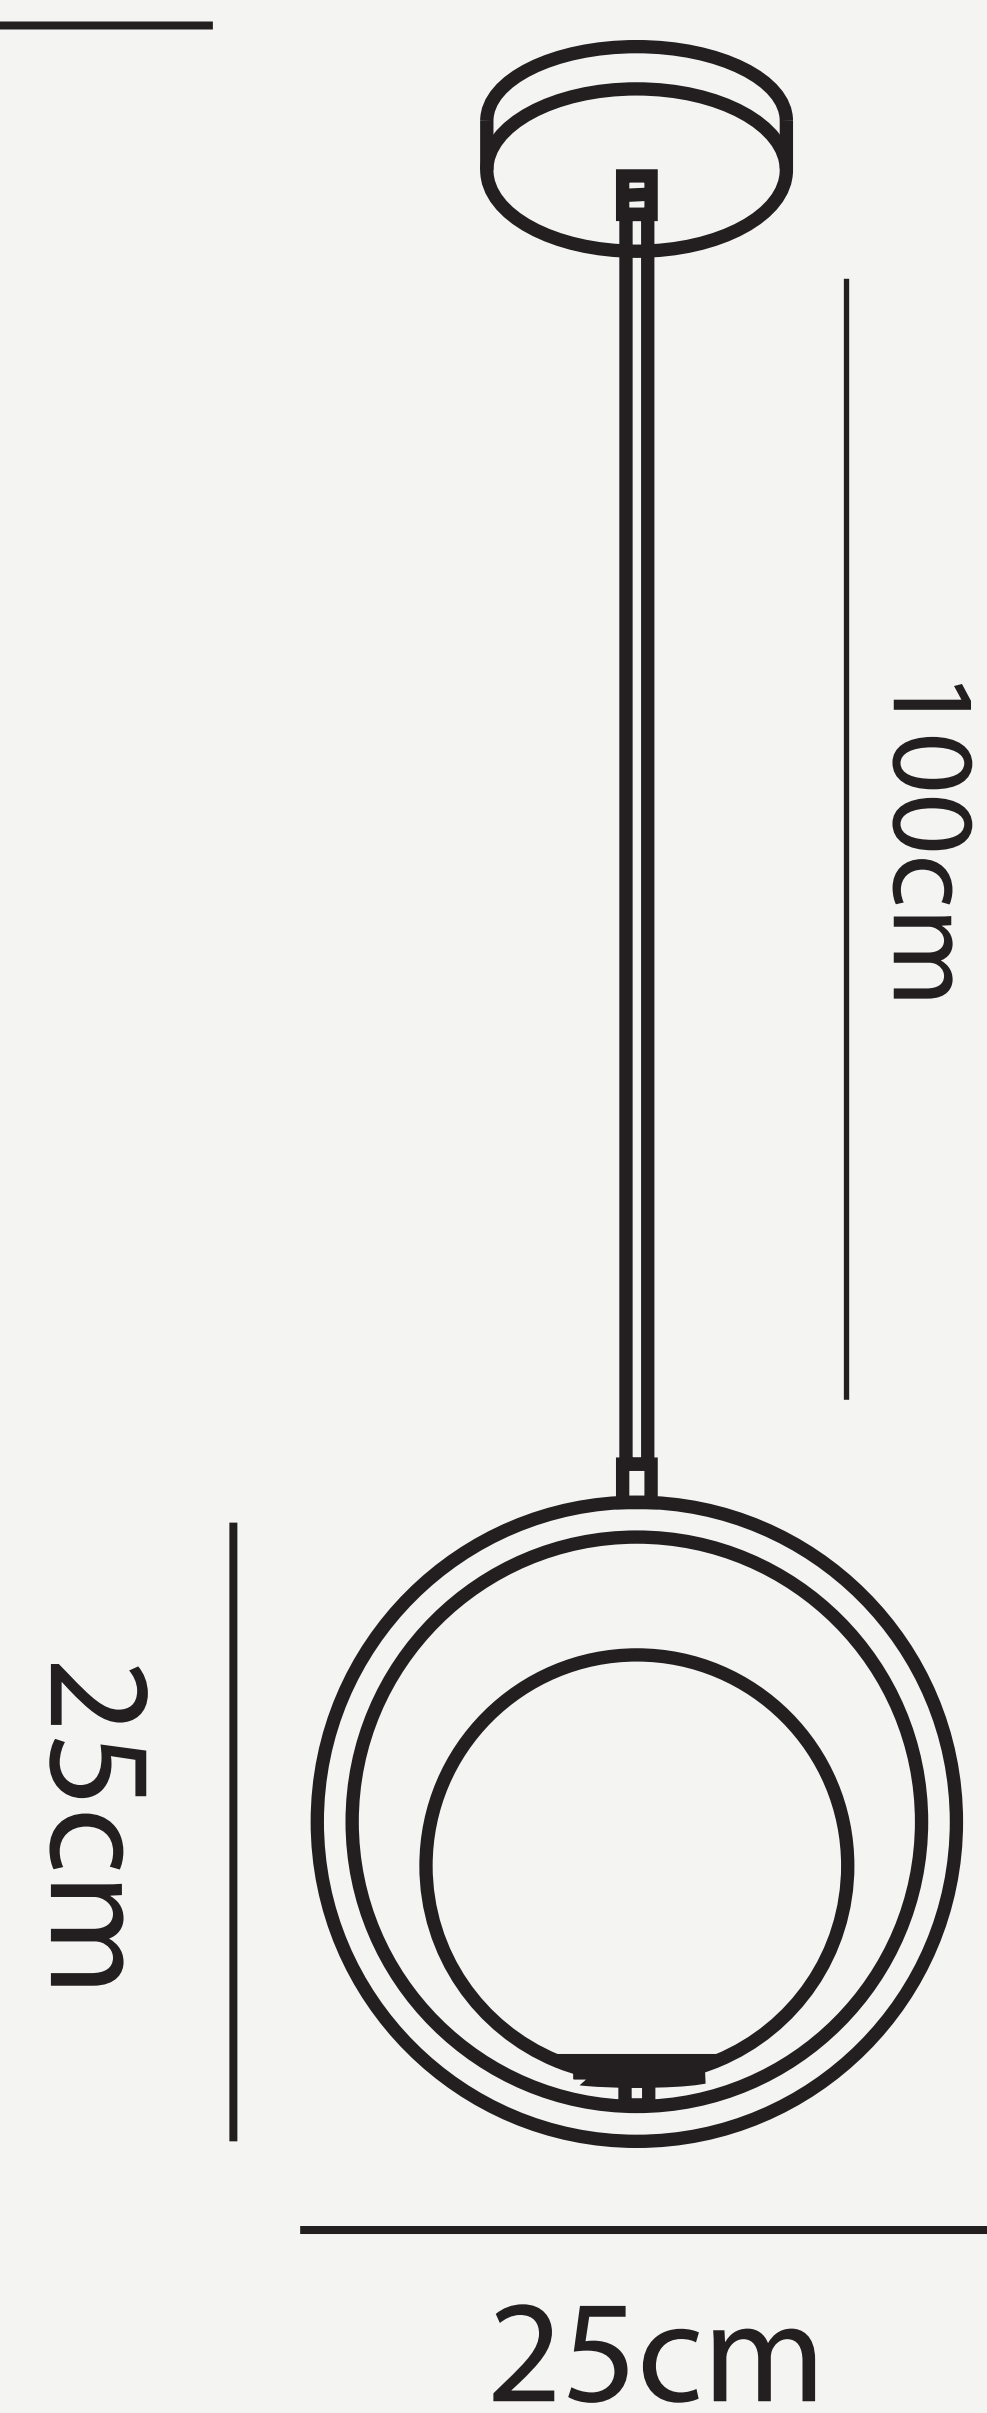

# APOLLO PENDANT

# L O D A M E R

Power source :	AC
Finish :	Iron
Material (s) :	Metal
Glass Color:	Clear
Body Color :	White
Number of light sources :	1
Light source :	LED bulbs
Light source :	E27
Lighting Area :	5-10square meters
Voltage :	110~240 V
Is Dimmable :	No
Cord :	100cm(Customable)
Size :	D25cm/30cm/D35cm