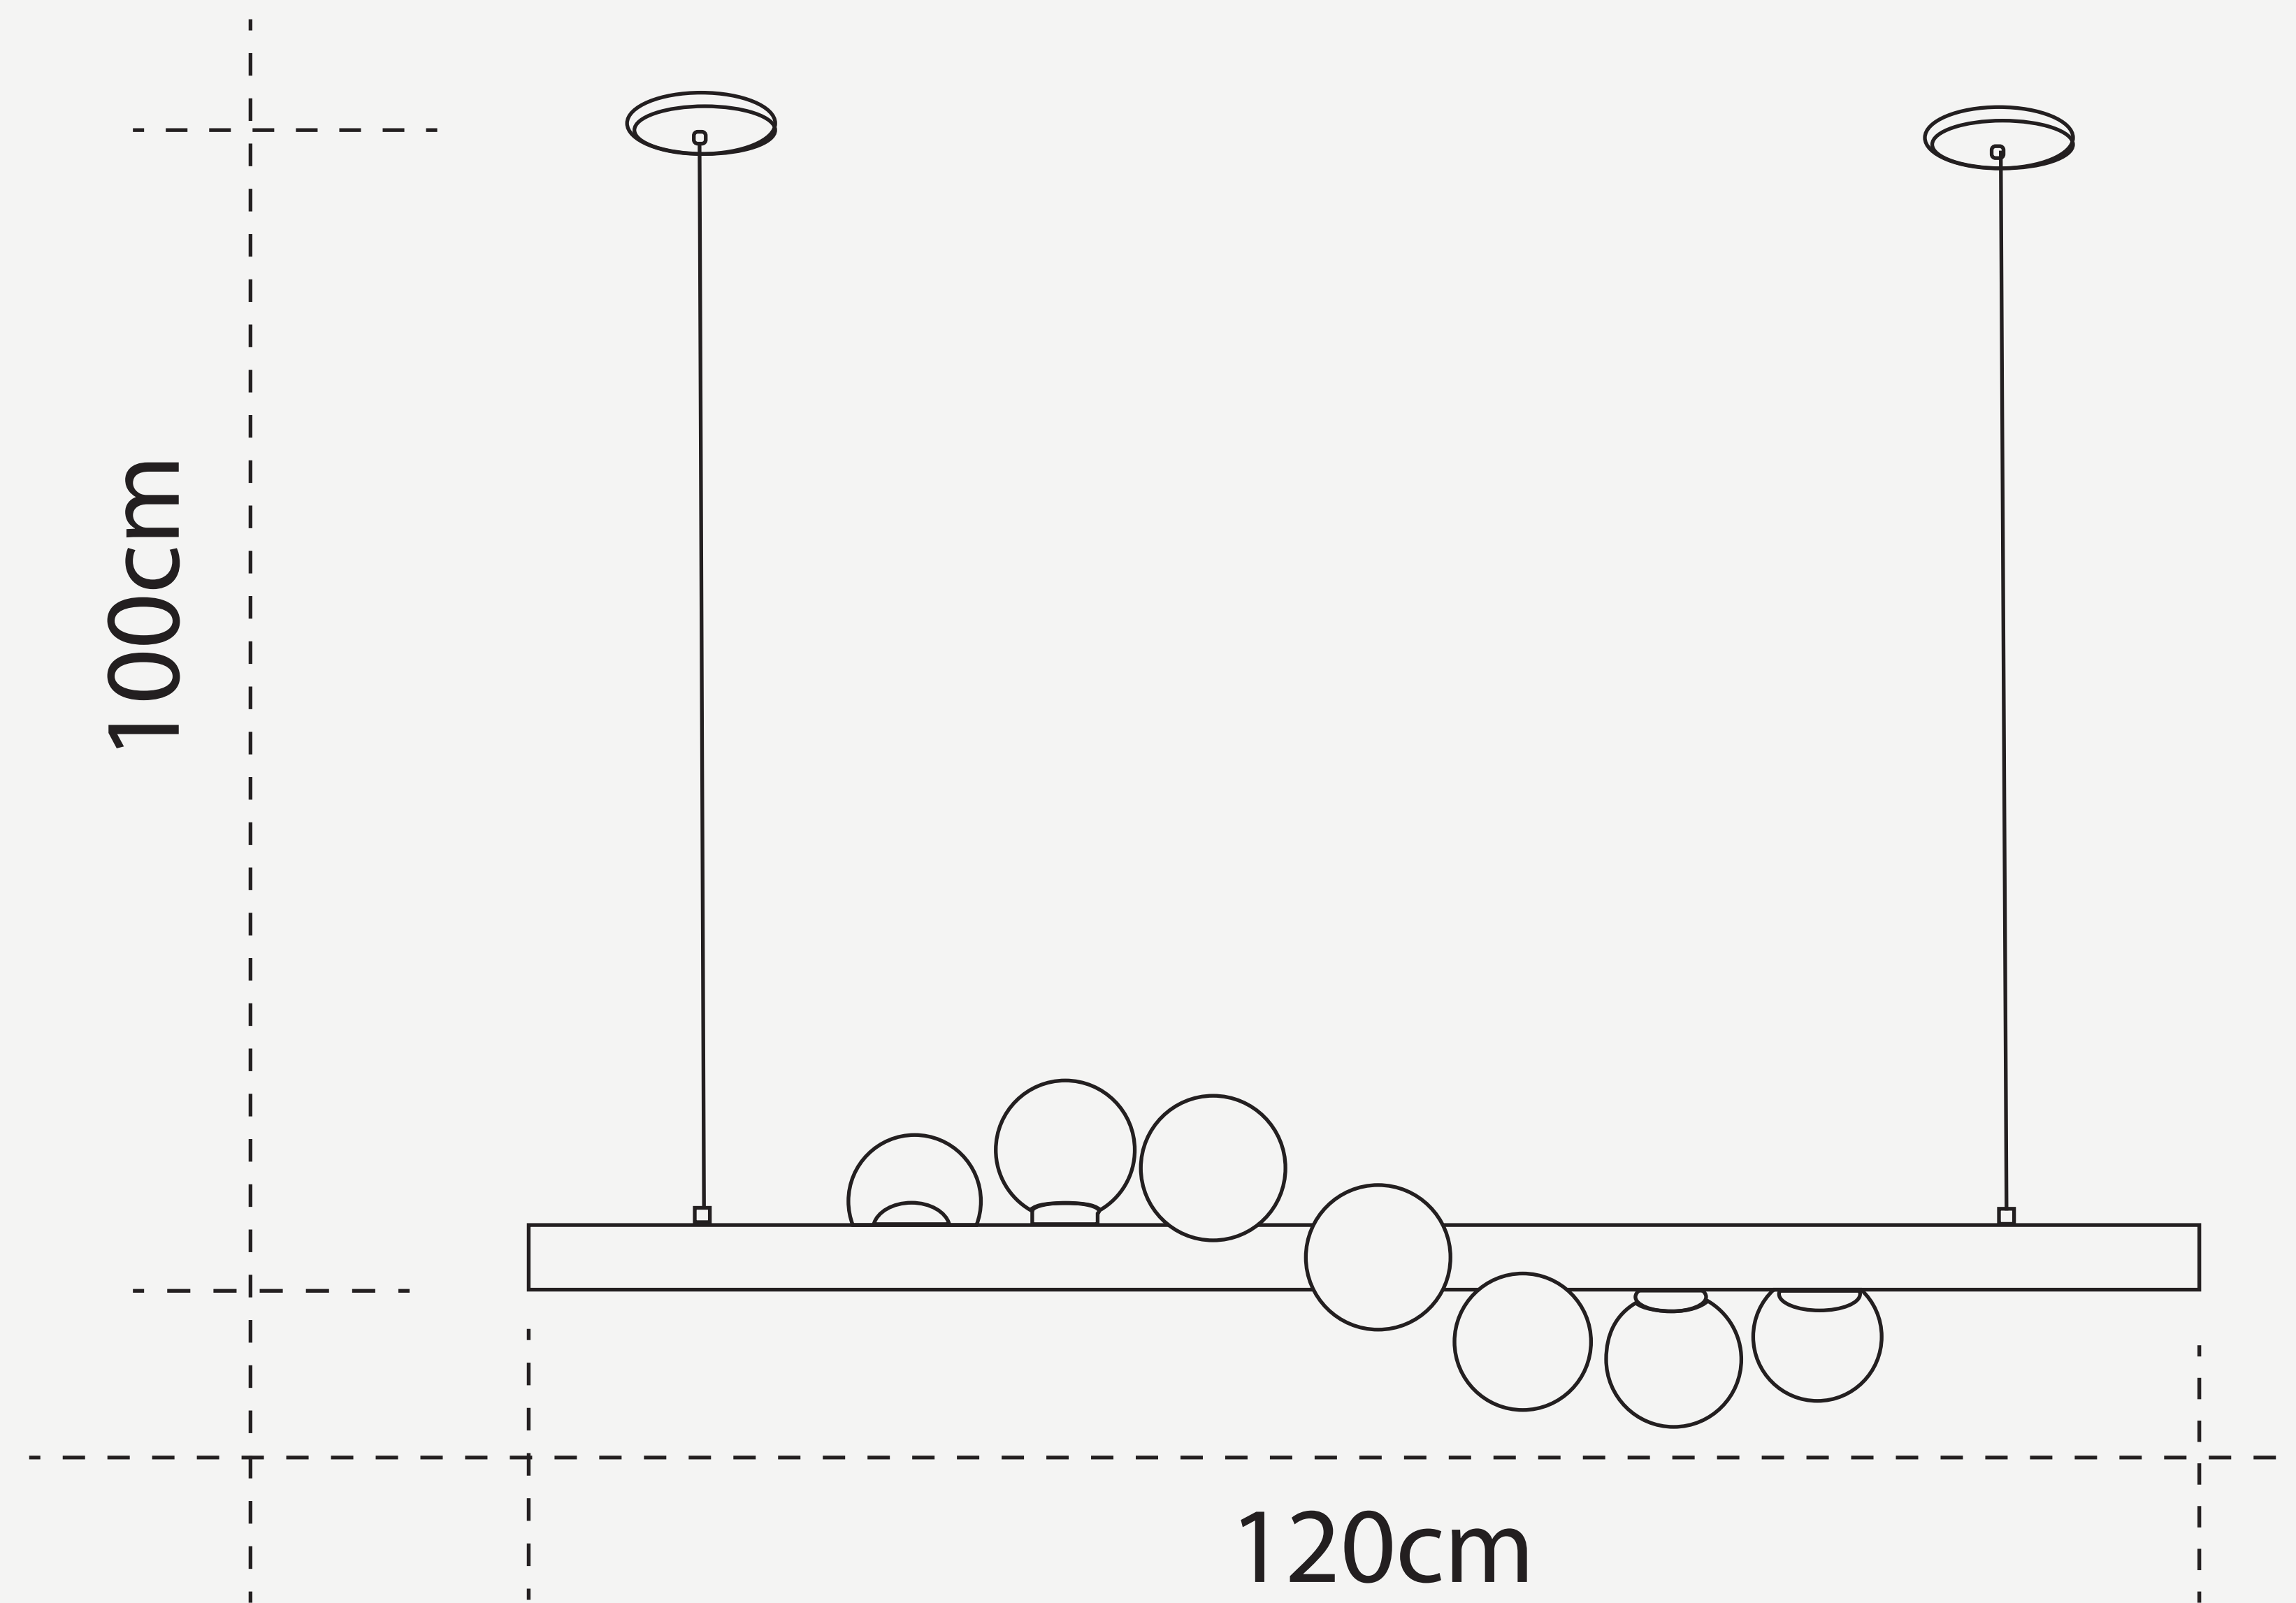

**AMSTERDAM PENDANT
LAMP**

L O D A M E R

AMSTERDAM PENDANT LAMP

L O D A M E R

Finish: IRON
Base Type: e27
Light Source: LED Bulbs
Number of light sources: 6
Certification: CCC
Is Dimmable: No
Model Number: FA-50
Item Type: Pendant Lights
Material: WoodLampshade
Color: Yellow

Power Source: AC
Light source power: 40W
Lamp body material: wood
Lampshade material: GlassSuitable
Type: Cord Pendant
Warranty: 3 years
Switch Type: Knob switch
Voltage: 90-260V
5heads L80cm~25W
7 heads L120CM~35w