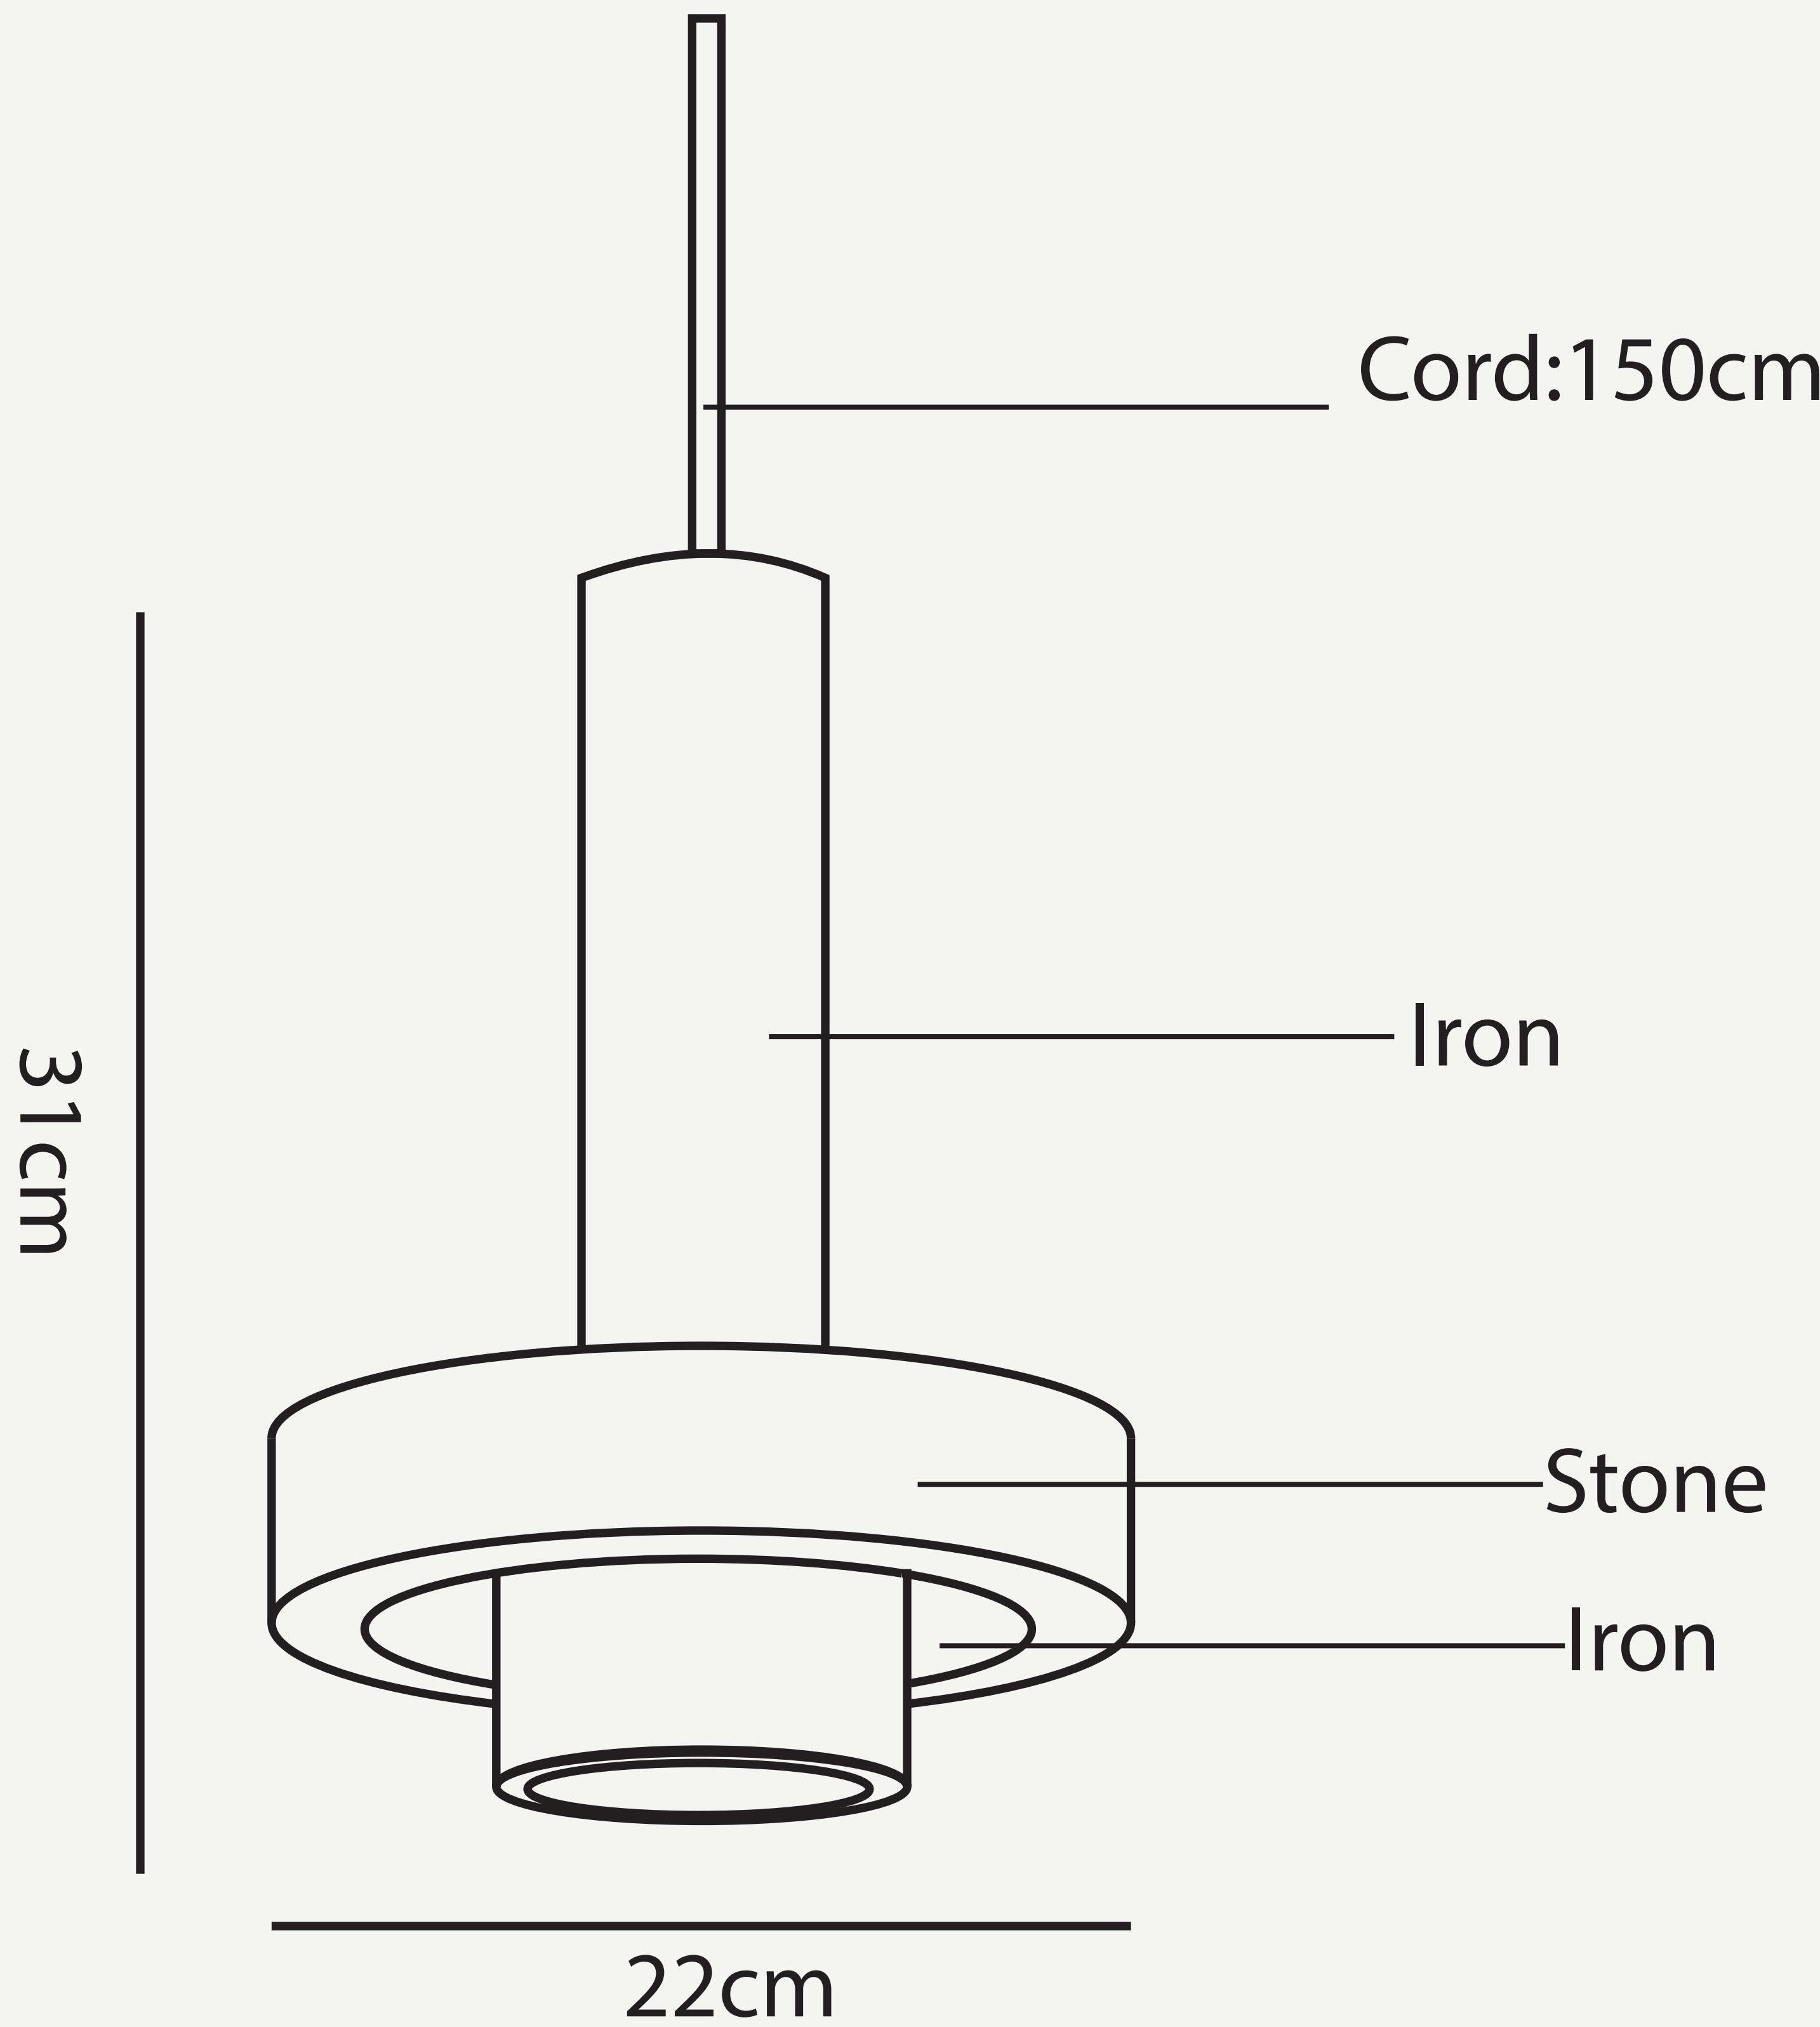

AMBRA BY DAVID POMPA

L O D A M E R

AMBRA BY DAVID POMPA

L O D A M E R

- Power source : AC
- Finish : Iron
- Material (s) : Metal+Stone
- Body Color : Rose Gold
- Number of light sources : 1
- Light source : LED bulbs
- Lighting Area : 5-10square meters
- Voltage : 110~240 V
- Is Dimmable : No
- Cord : 150cm (Customable)
- Size : D22xH31cm