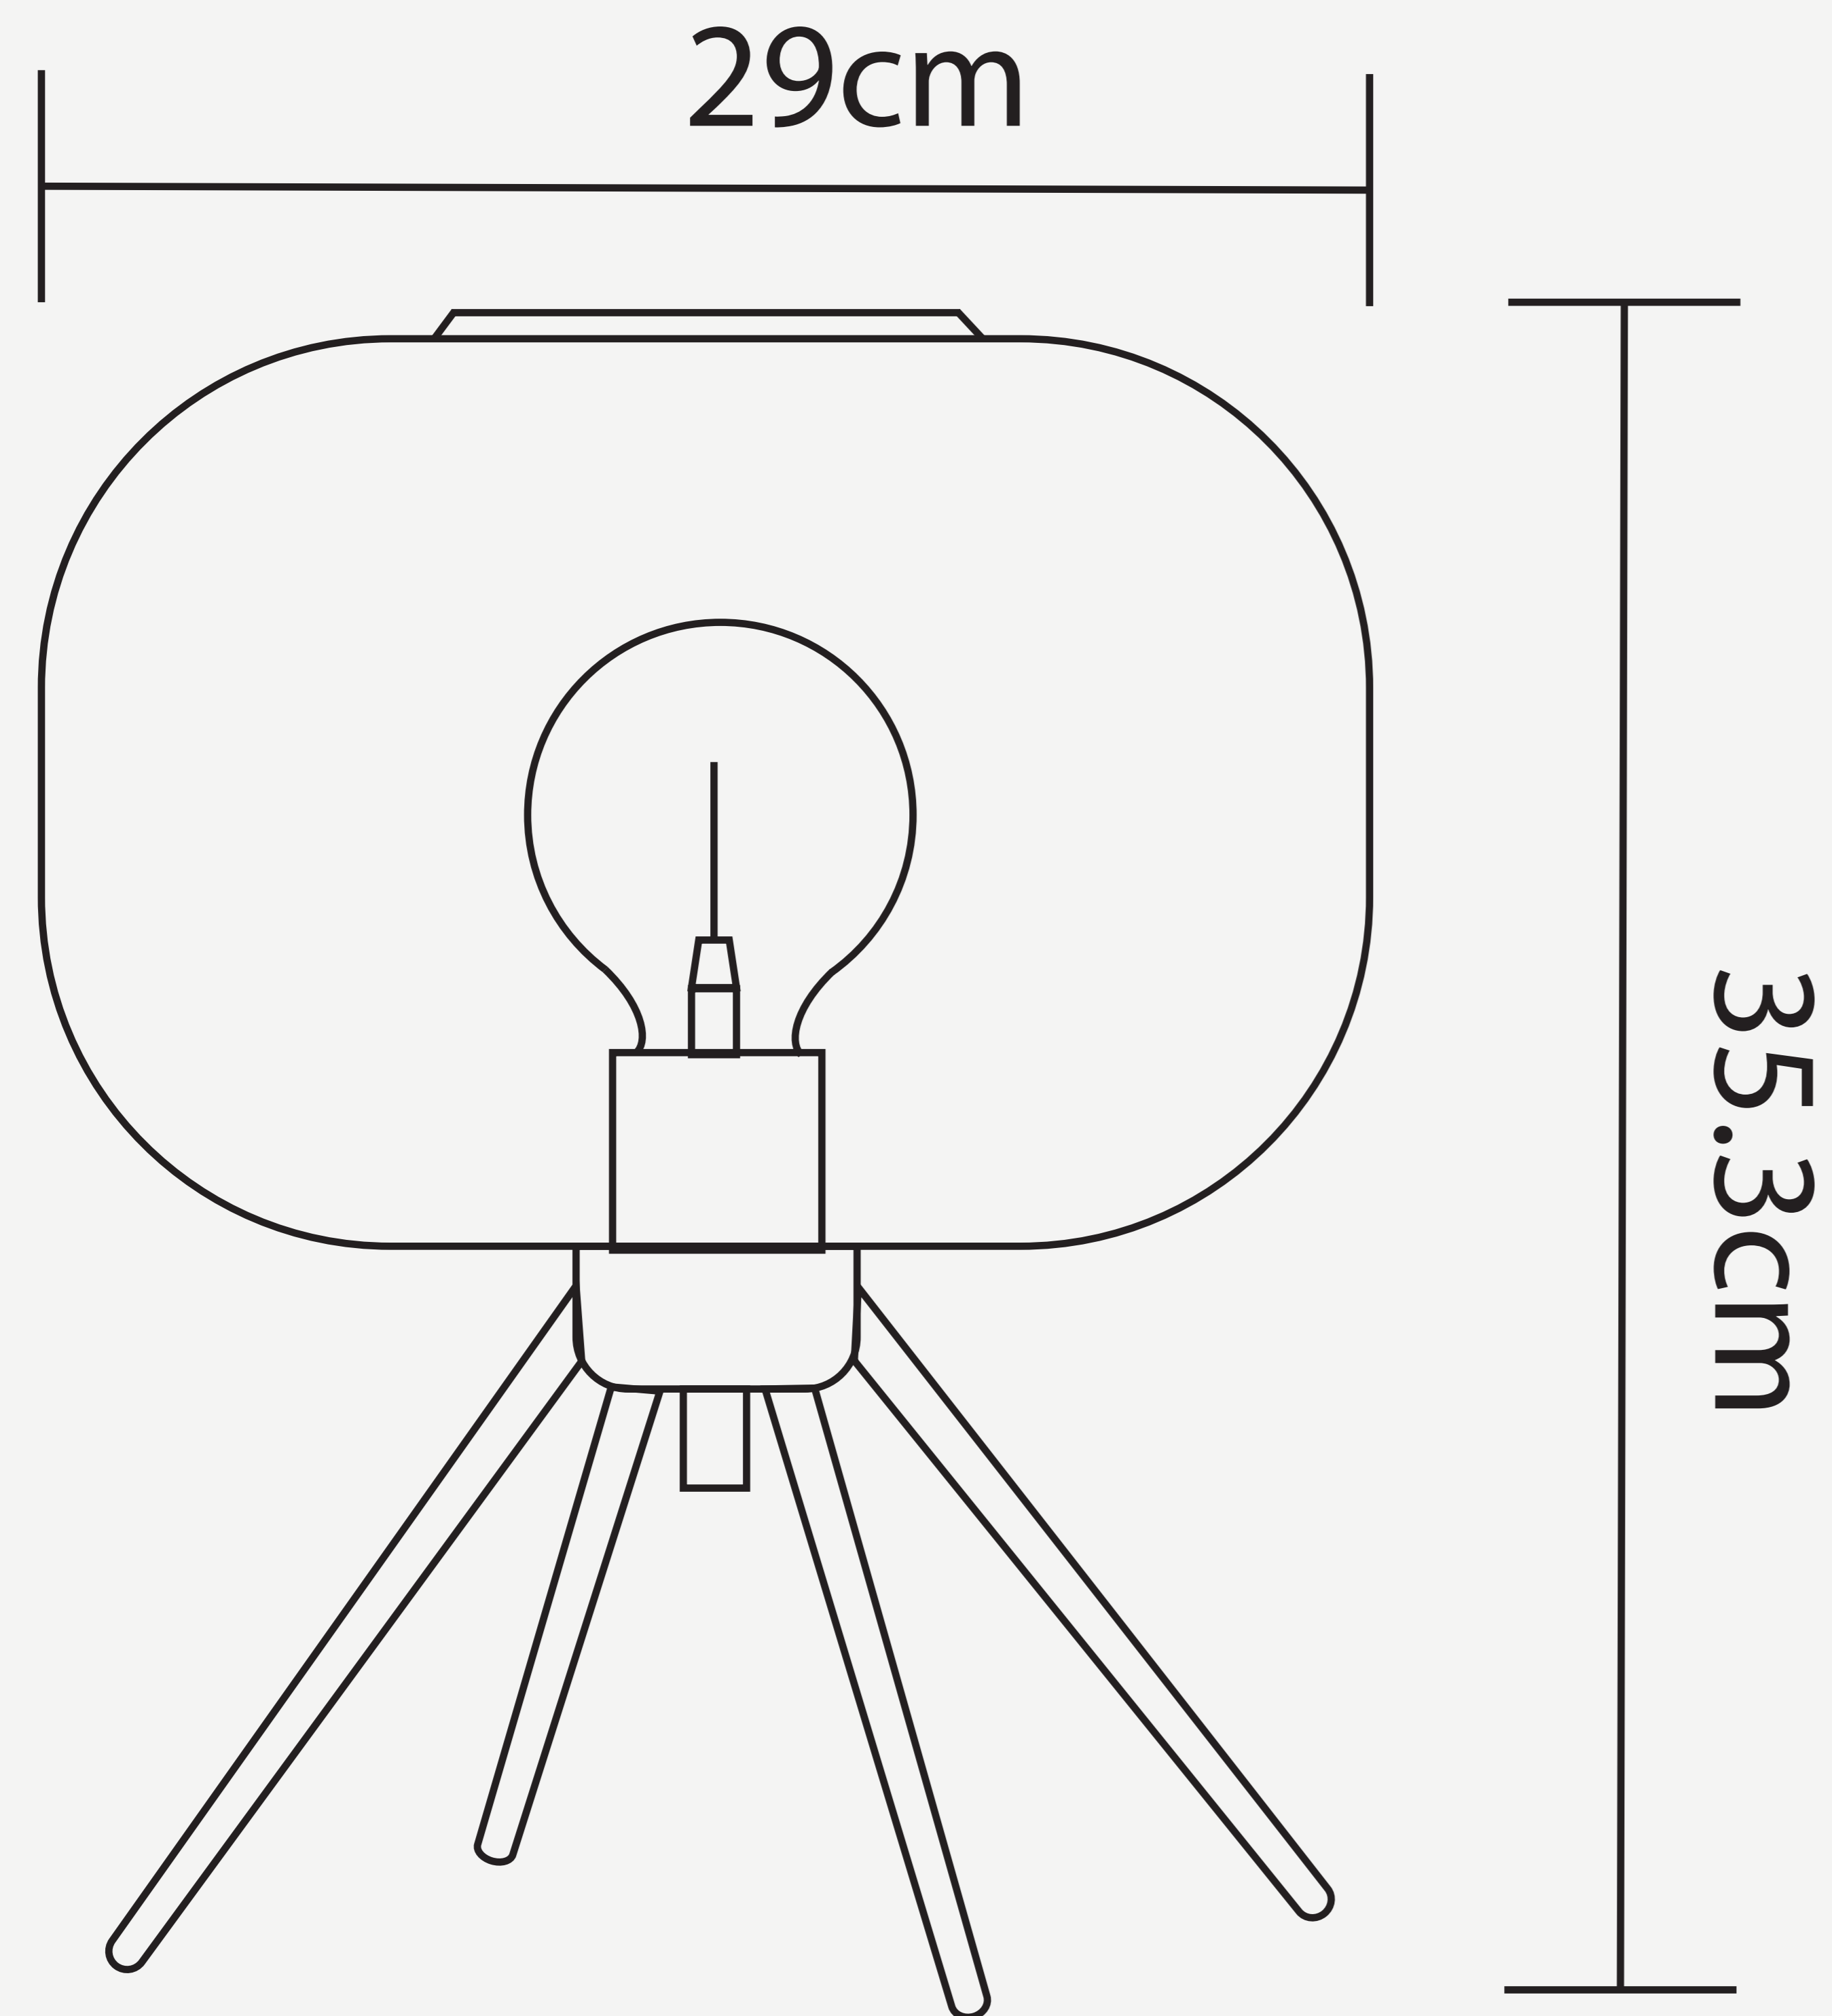

ALONDRA TABLE LAMP

L O D A M E R

ALONDRA TABLE LAMP

L O D A M E R

Finish :	Iron
Power :	0-5 W
Voltage :	90-260V
Material (s) :	Metal
Body Material :	Glass
Power source :	AC
Switch Type:	Touch On/Off Switch
Frame Color:	Black
Glass shade:	Blue/Amber/Smoky gray
Is Dimmable:	No