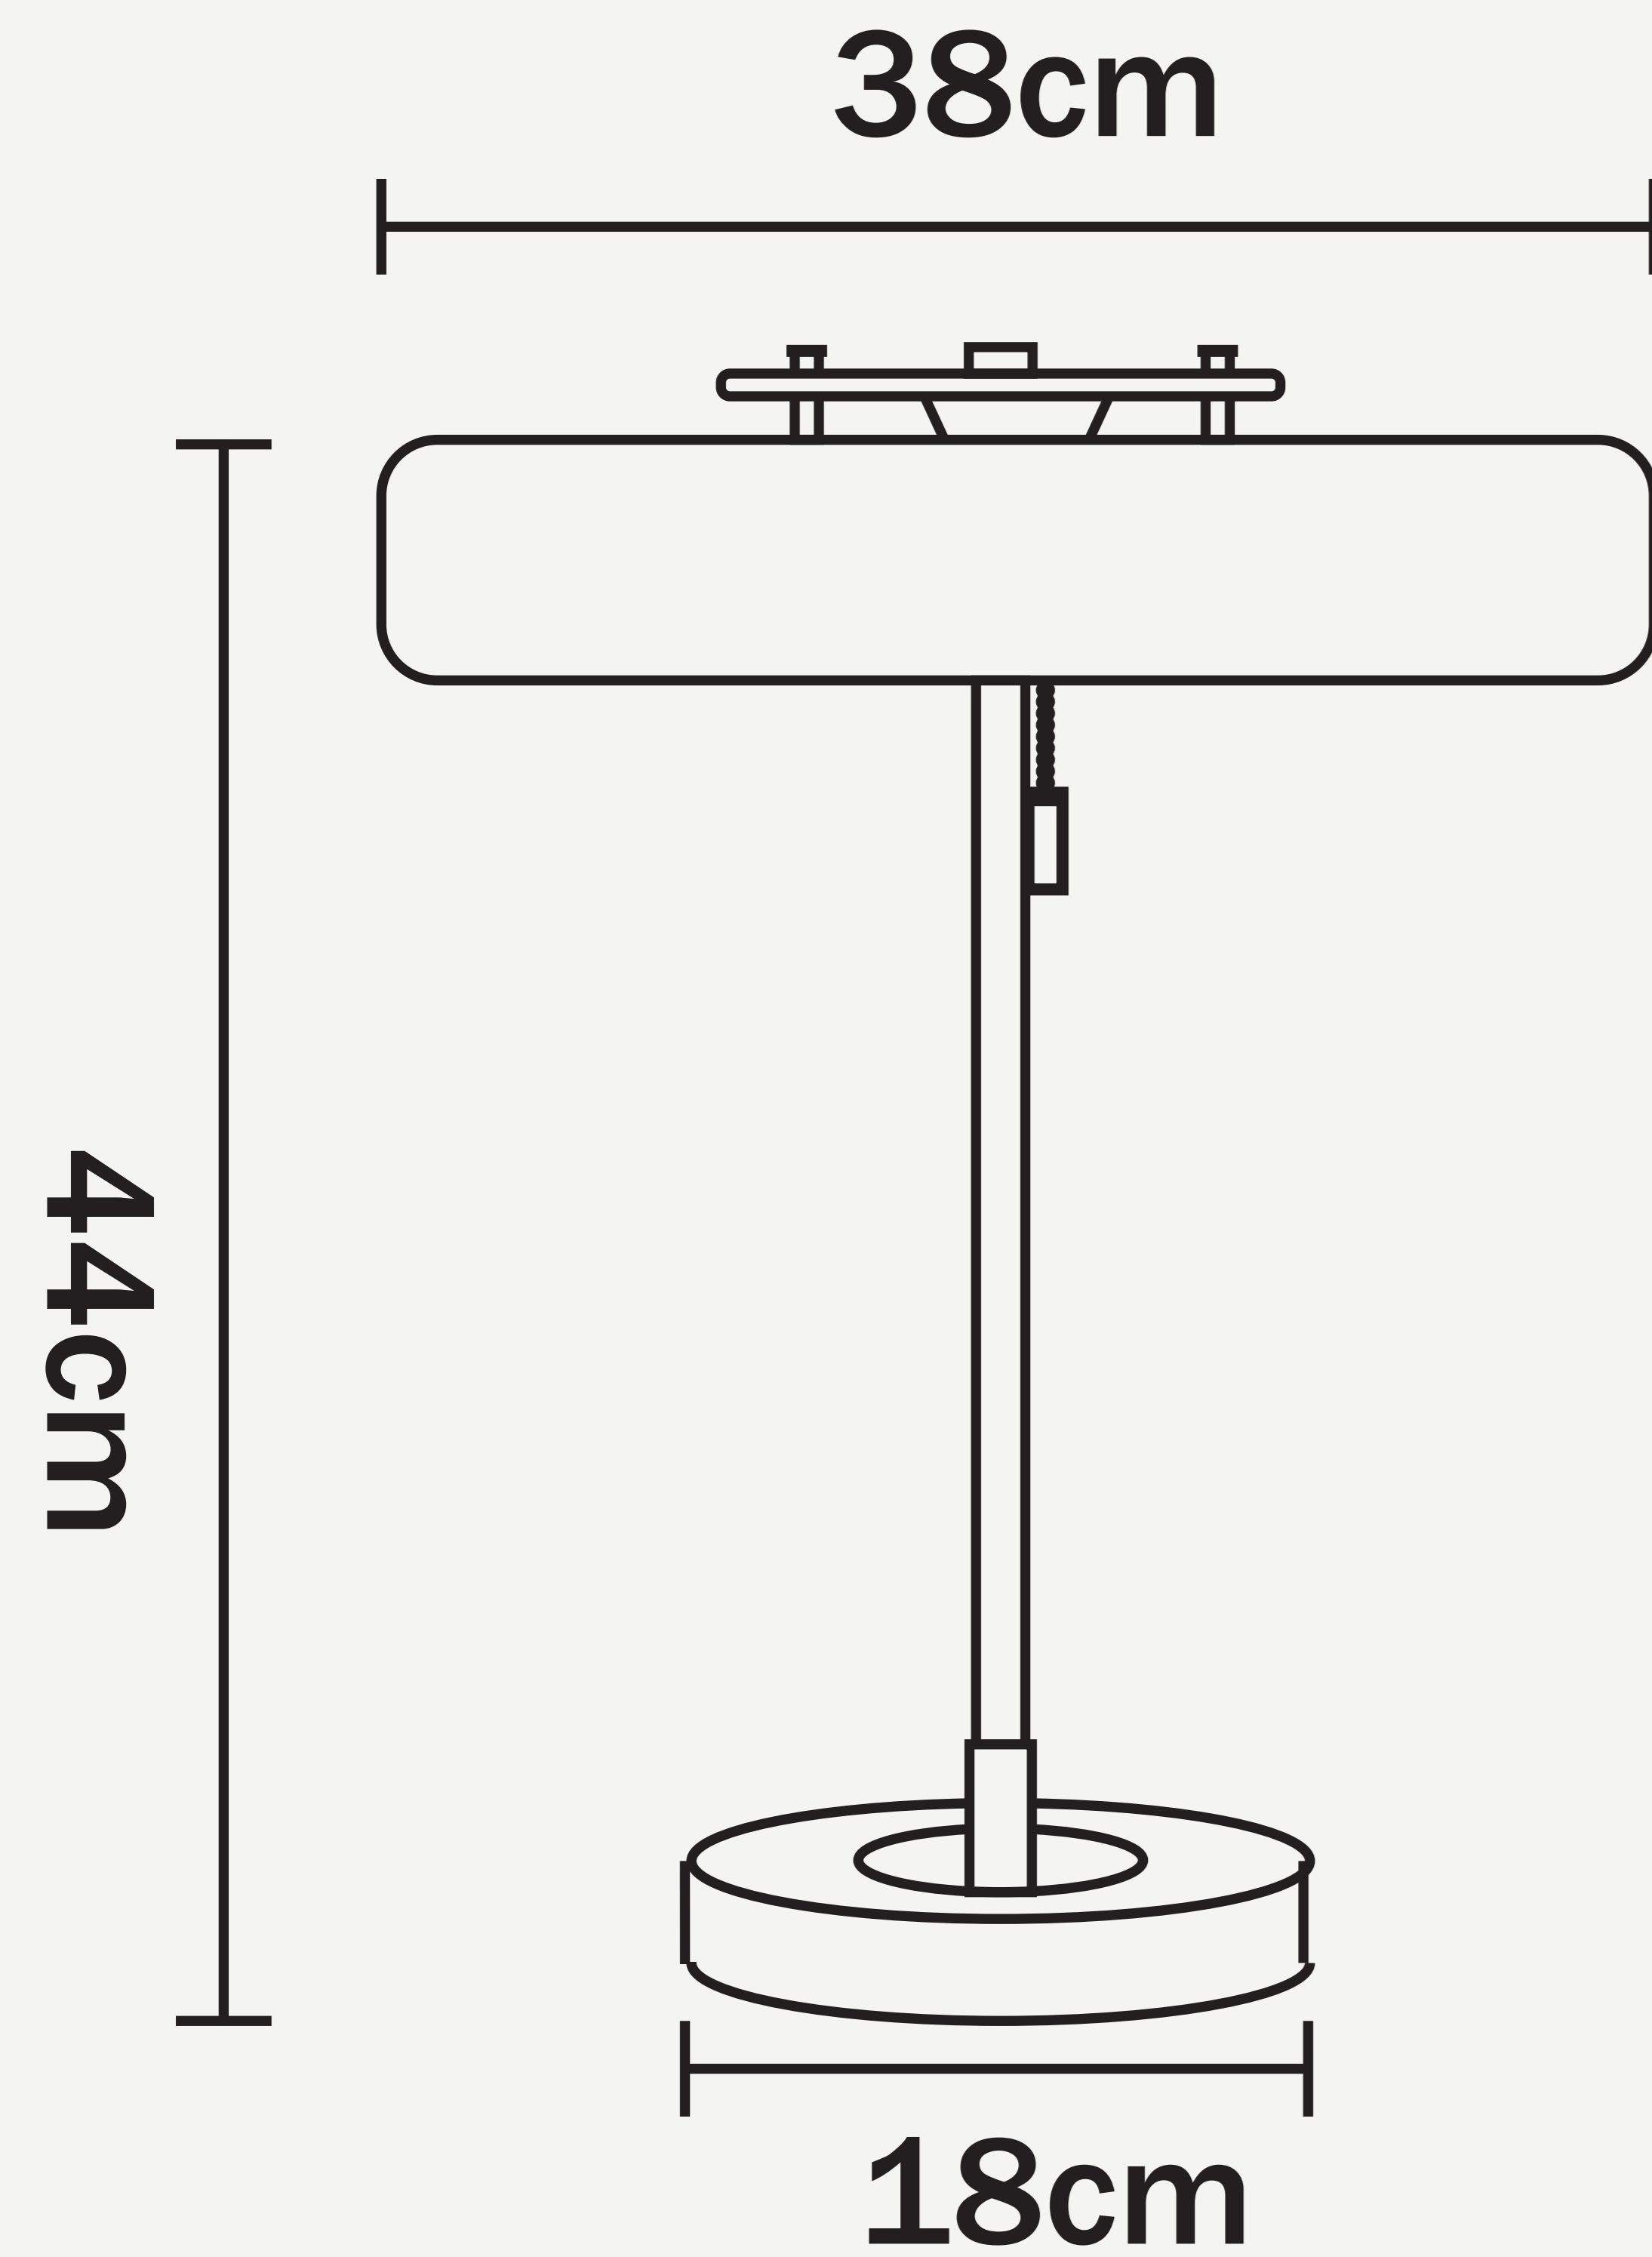

ALIVIA TABLE LAMP

L O D A M E R

ALIVIA TABLE LAMP

L O D A M E R

Voltage :	90-260V
Body Material :	Aluminum
Power source :	AC
Material (s) :	Metal
Power :	31-40 W
Switch Type:	Knob switch
Number of light sources:	3
Lighting zone :	15-30m2
Lampshade Color:	White & Black