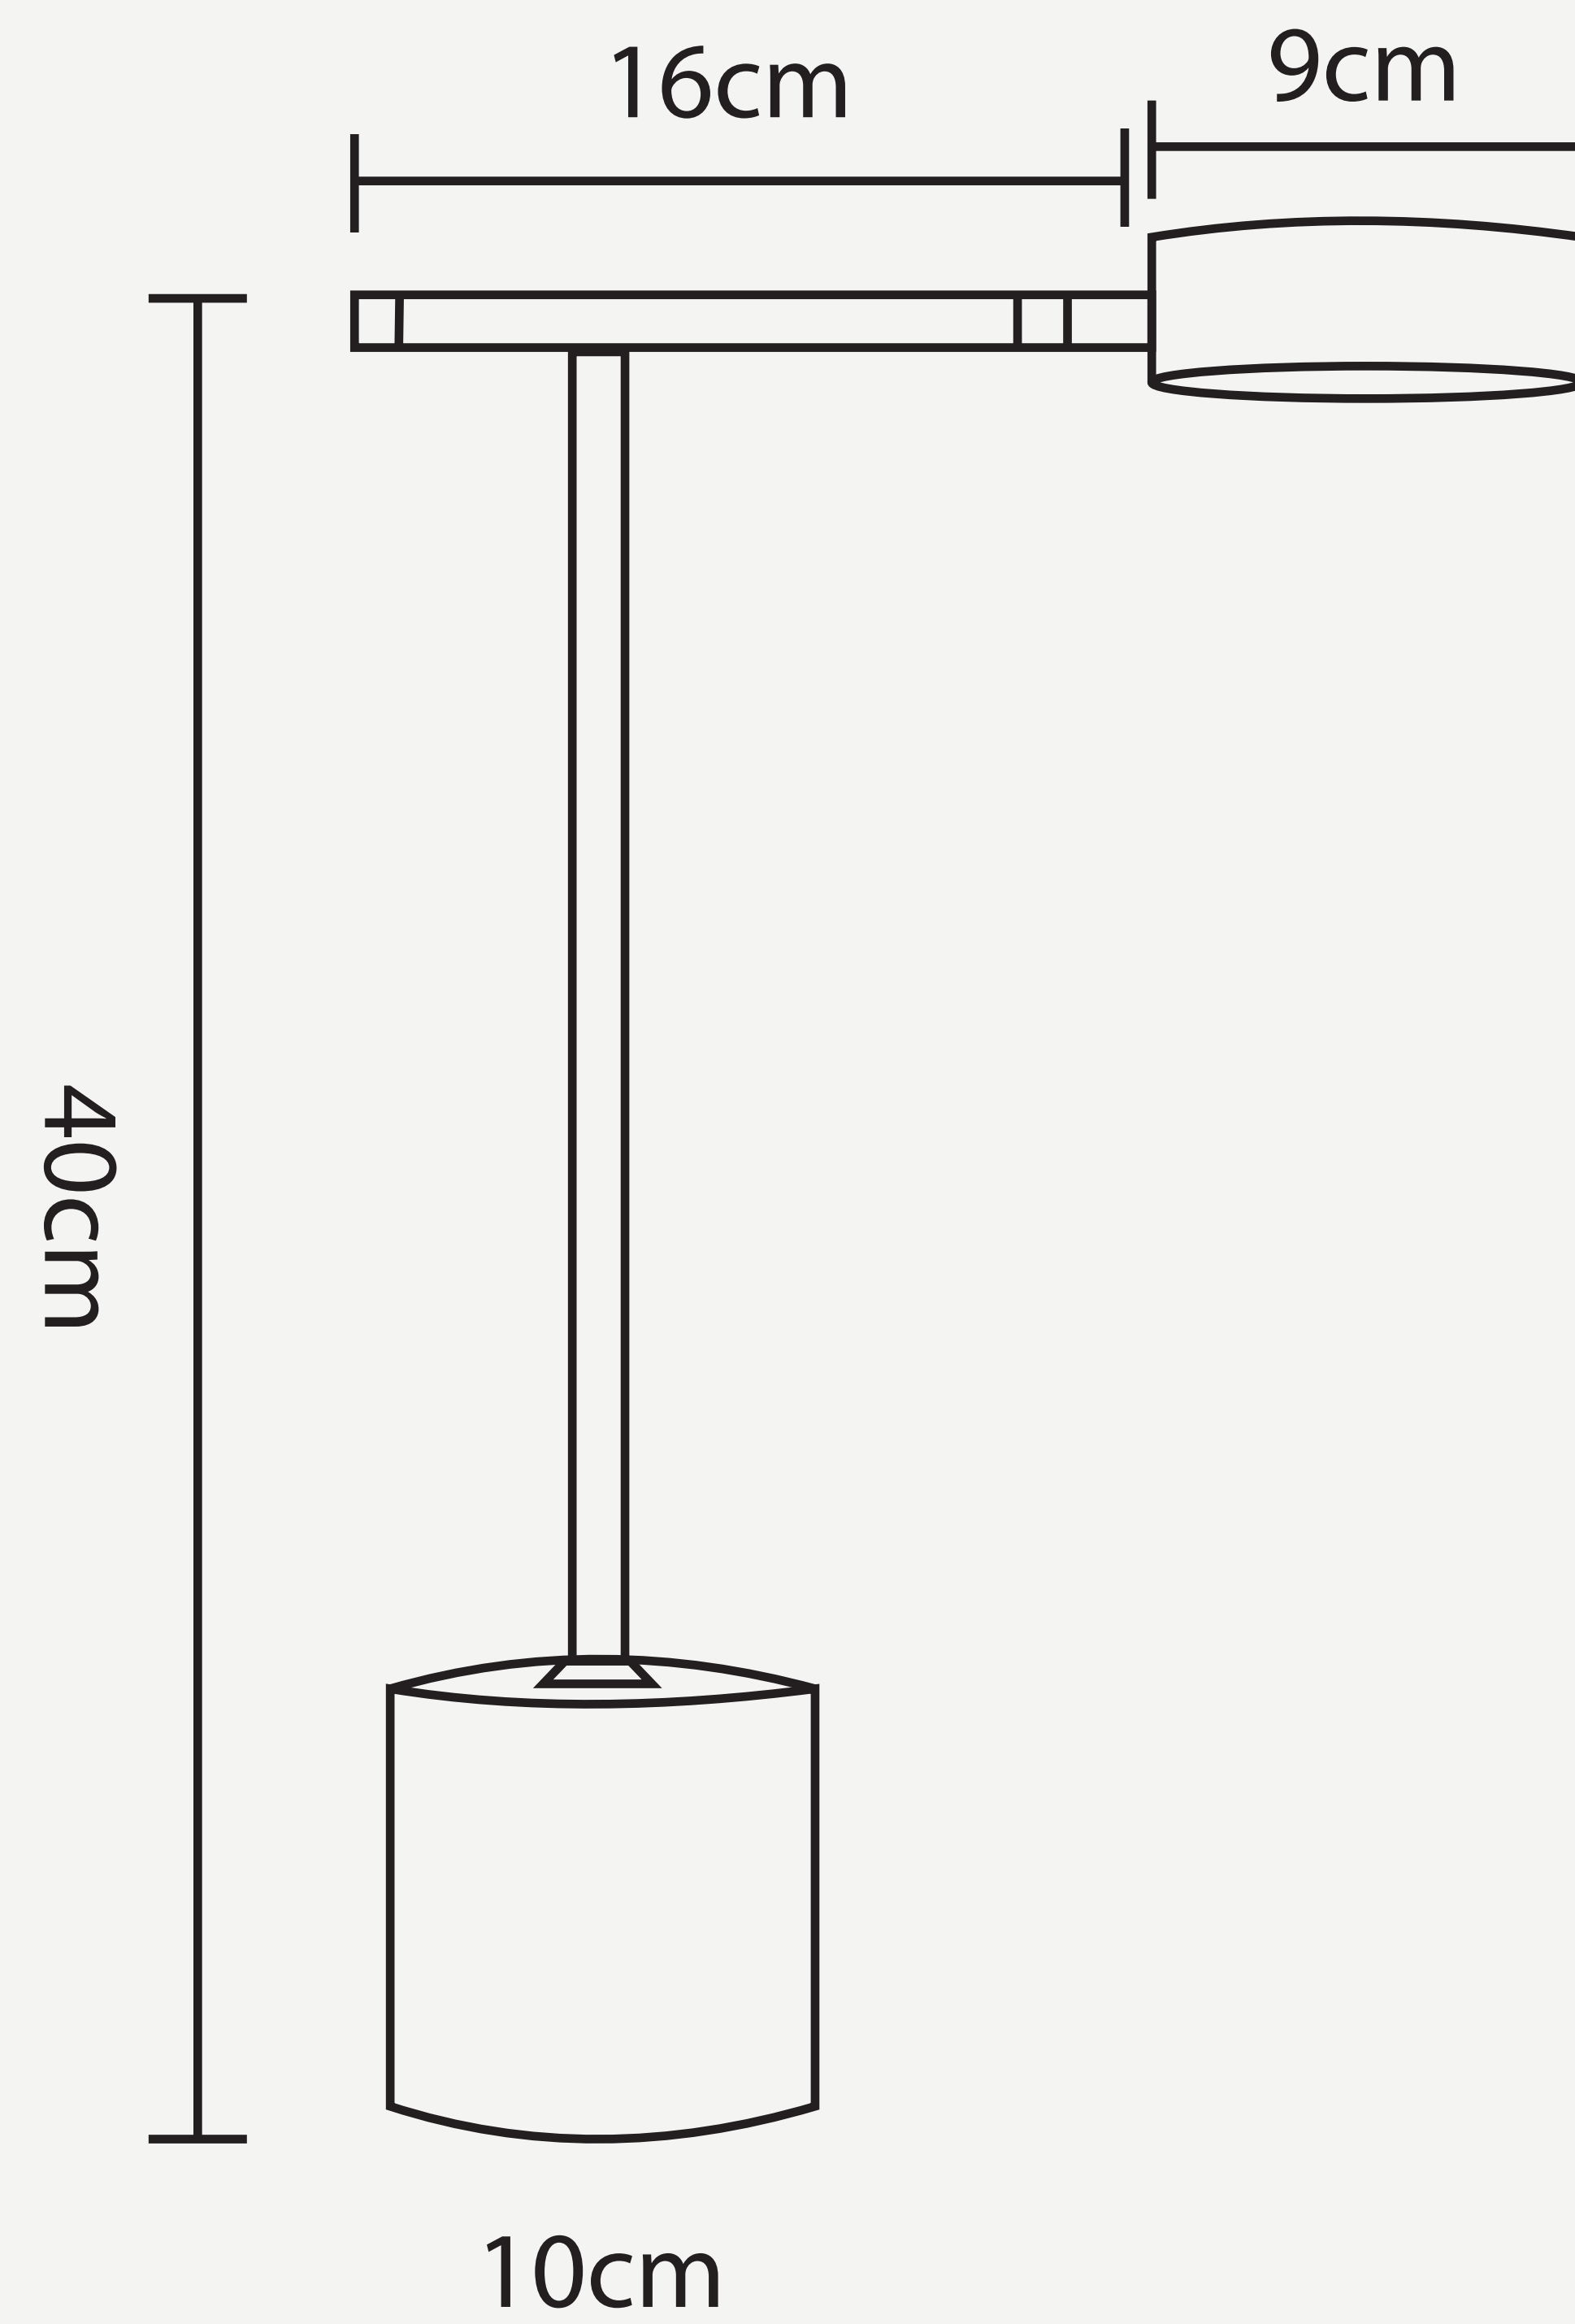

AARHUS TABLE LAMP

L O D A M E R

AARHUS TABLE LAMP

L O D A M E R

Voltage:	90-260V
Power:	21w-30w
Material(s) :	Metal
Shade type:	Iron
Power source:	AC
Switch Type:	Knob switch
Light Source:	LED Bulbs
Is Smart	
Device:	NO